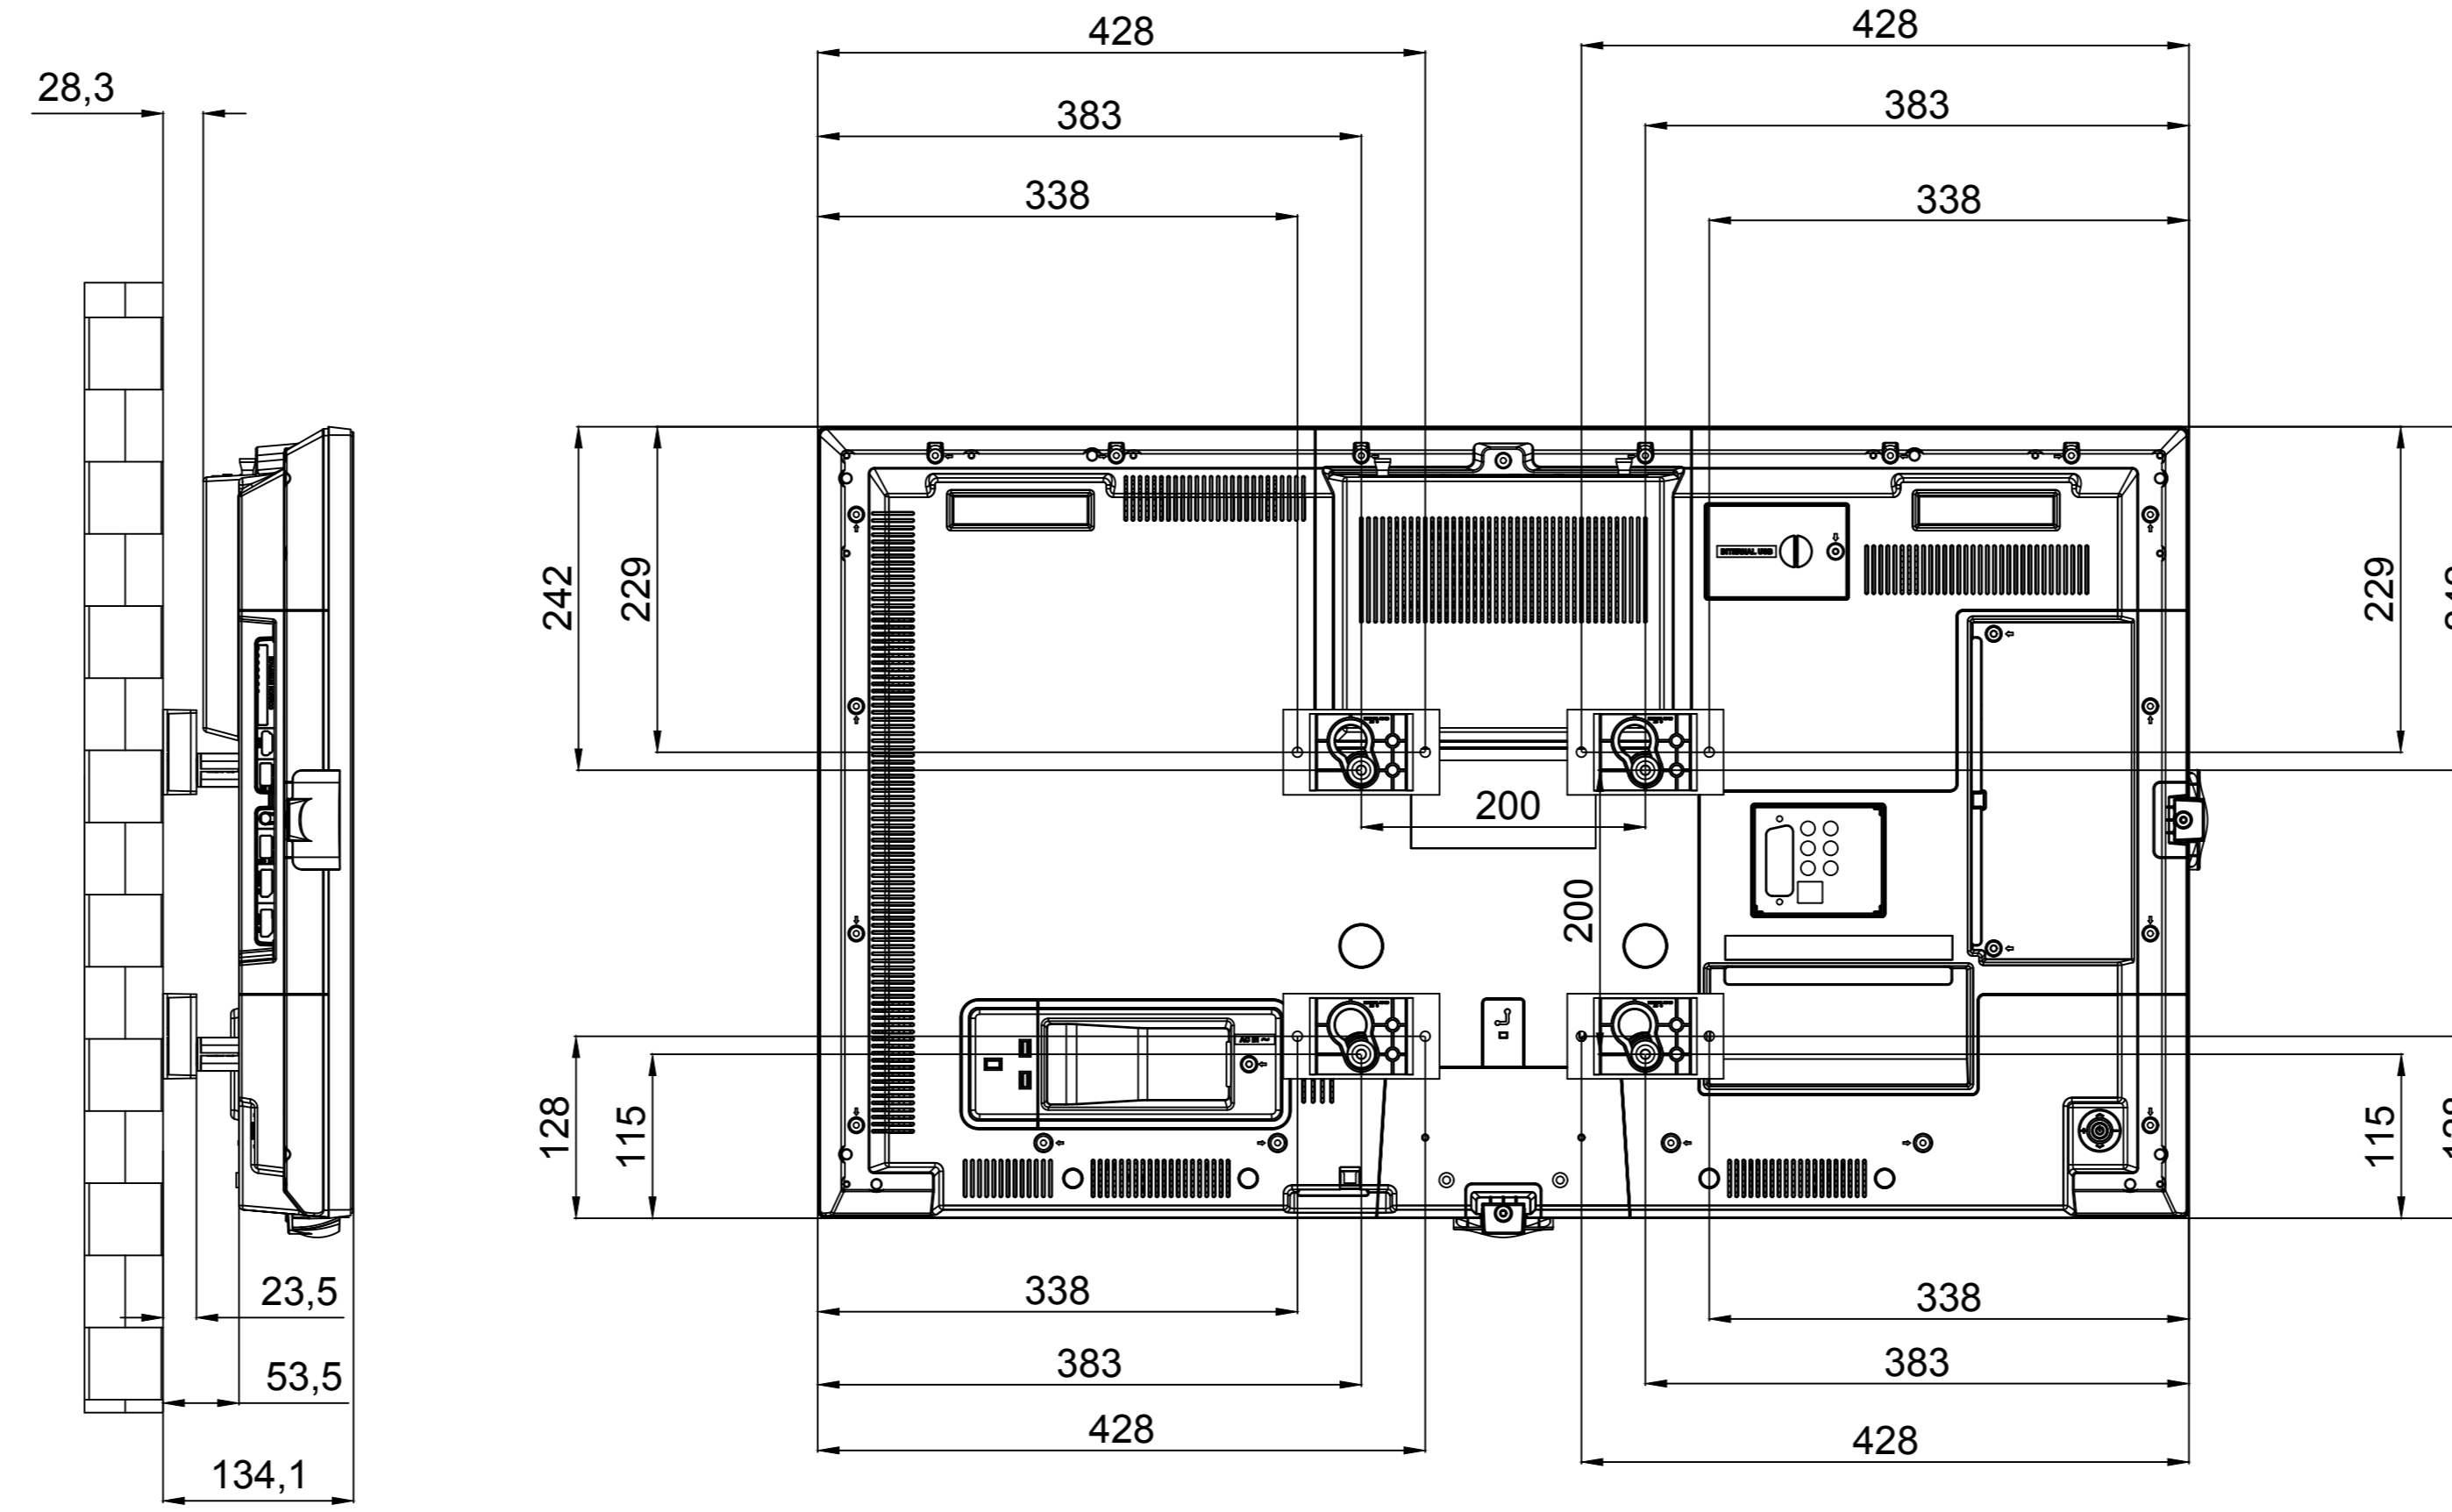

REV.NO	DATE/TARİH	NOTES/AÇIKLAMALAR
1	21.03.2019	FORMAT DOZENLENDİ
2		
3		

MODEL	DIMENSIONS (mm)		
	WIDTH	DEPTH	HEIGHT
43495 DS	mm	mm	mm
PRODUCT	966	106	557
PACKAGING	1050	178	718

TOLERANCES	K	NAME:	REV:
0.00/50.00	±0.10	43495 DS HANGER WALL	R01
50.01/100.00	±0.30	CREATED : CAN ULKER	DATE: 21.03.2019
100.01/250.00	±0.50	LAST REV. : CAN ULKER	SHEET: 1 / 1
250.01/500.00	±0.75	CHECK : Hakan KOYUNCUOGLU	SCALE : 1
500.01/1000.00	±1.00	APPRV. : Deniz ÇETINYUREK	
1000.01/2500.00	±1.50		
ANGLES	±0.5°		