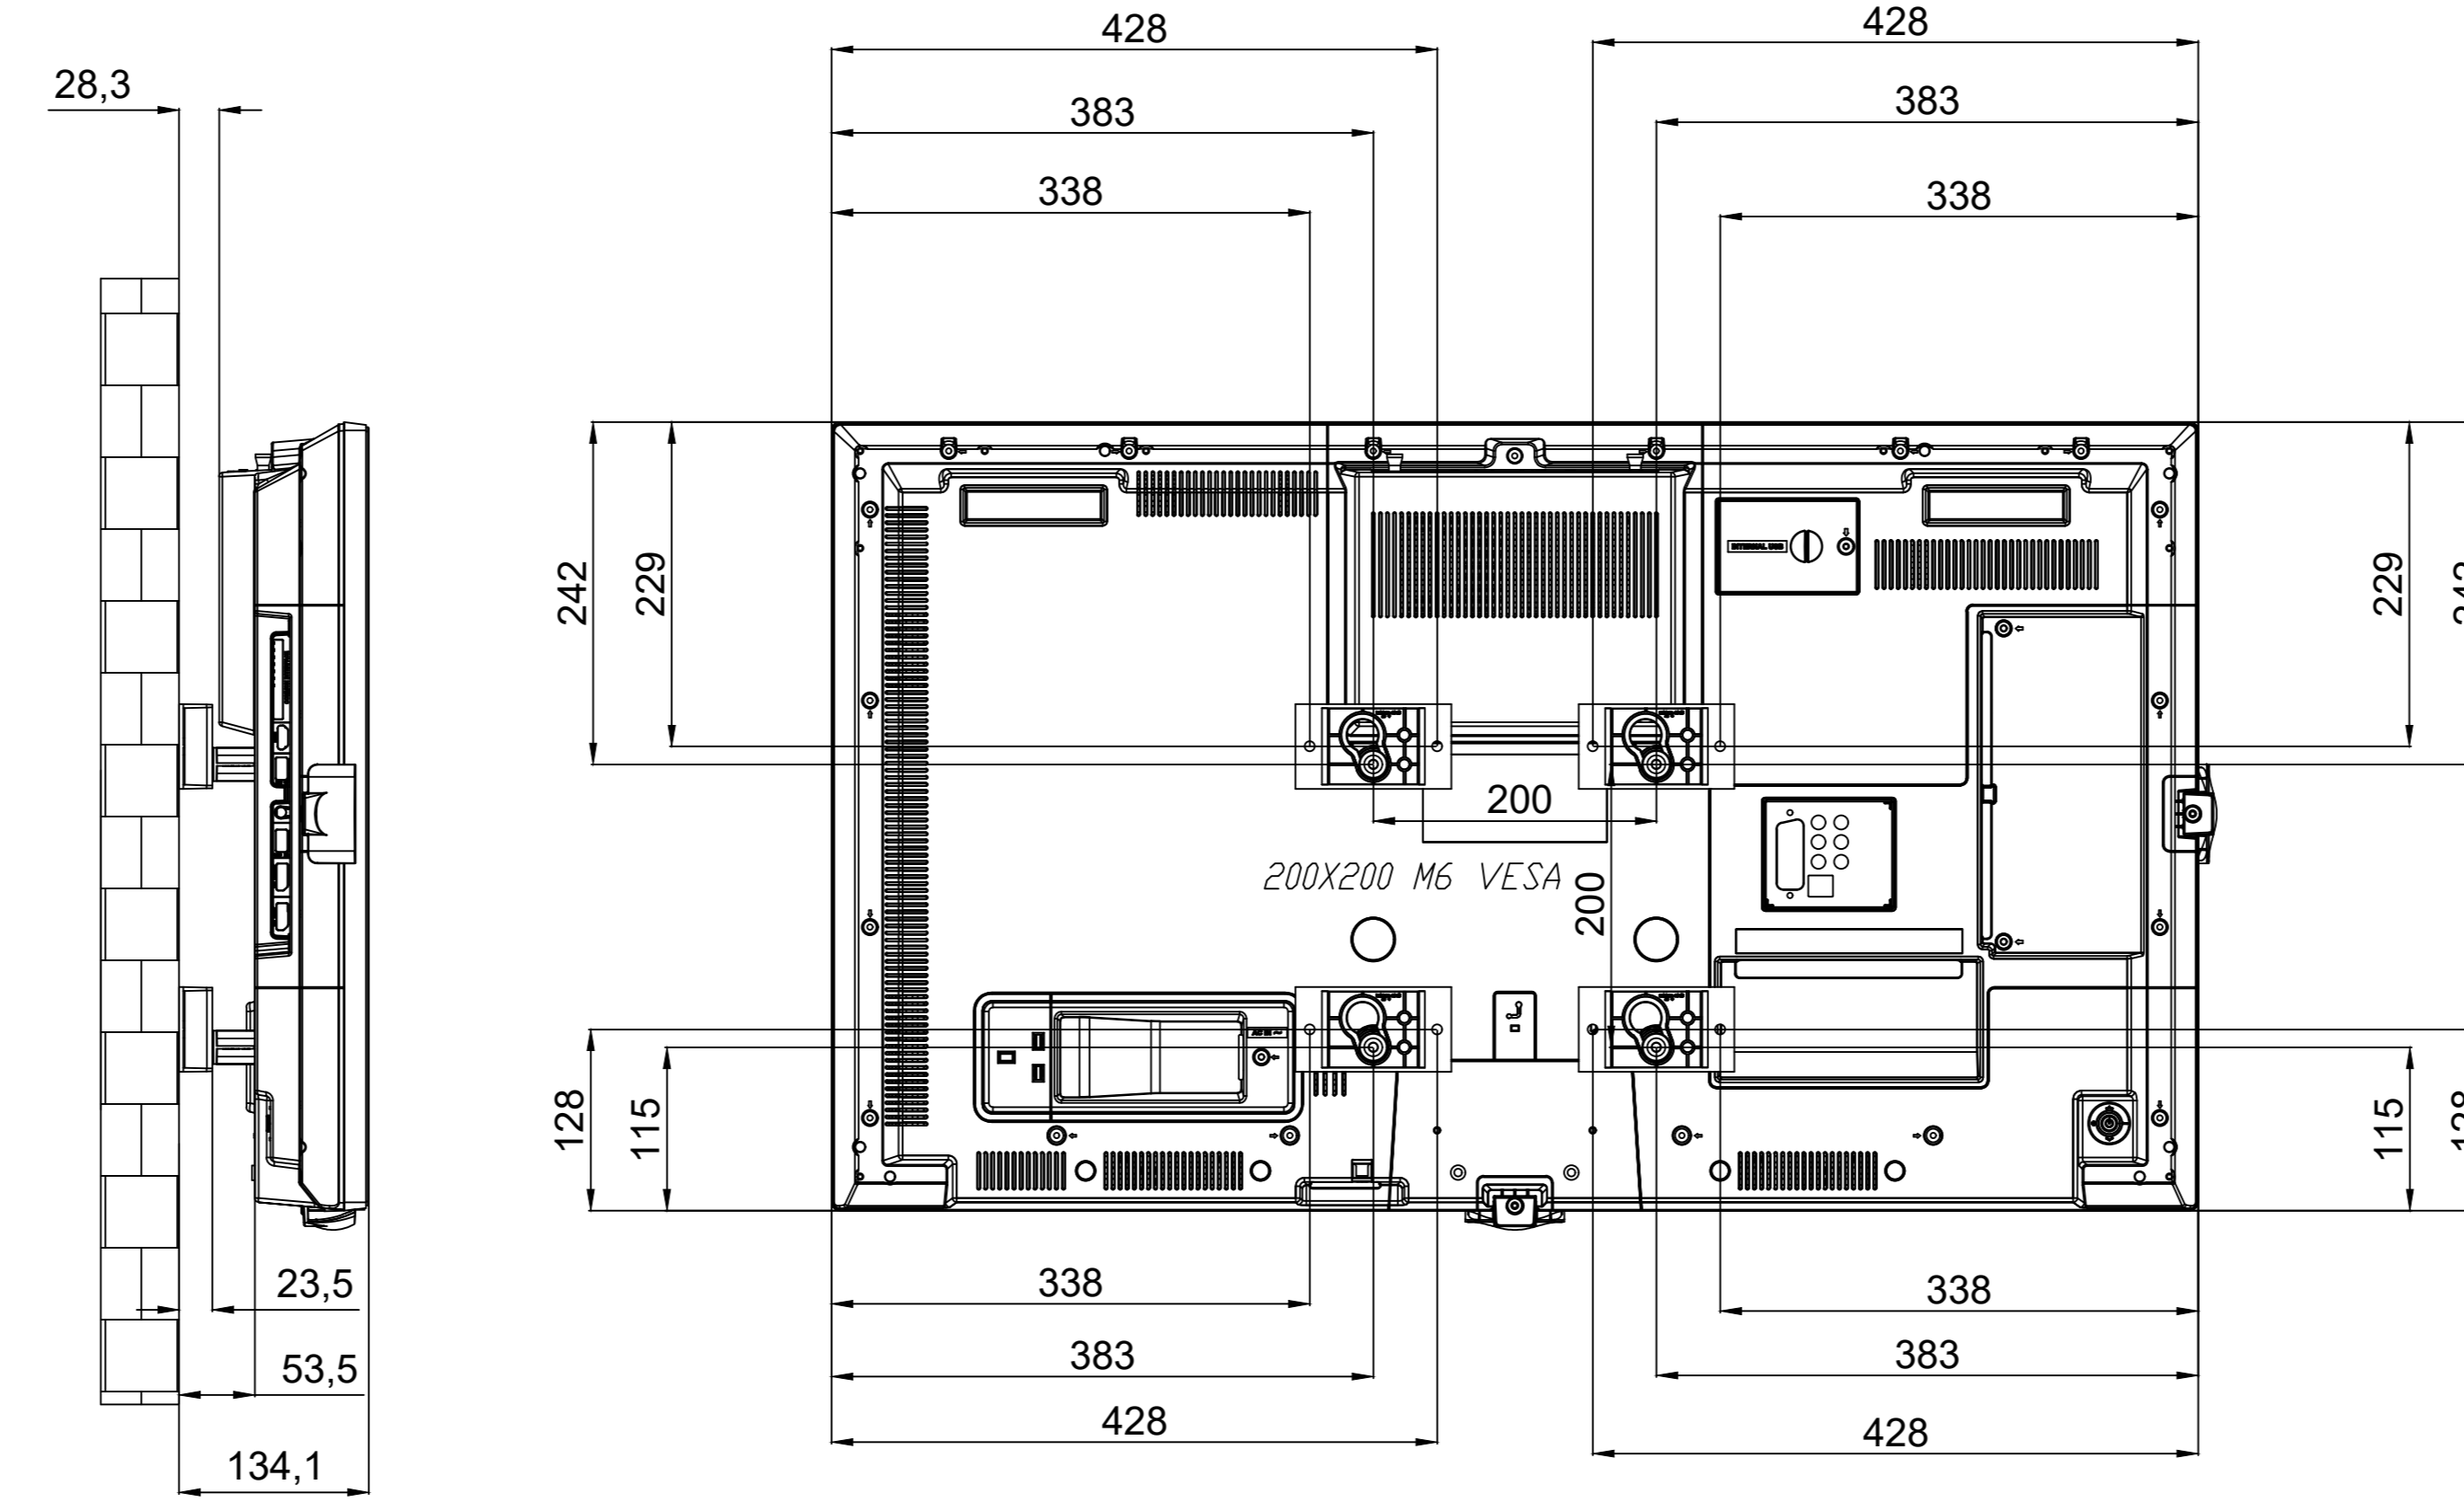

REV.NO	DATE/TARİH	NOTES/AÇIKLAMALAR
1	21.03.2019	FORMAT DOZENLENDİ
2	20.12.2019	VESA GÜÇLÜLERİ EKLENDİ.
3		

MODEL	DIMENSIONS (mm)		
	WIDTH mm	DEPTH mm	HEIGHT mm
43495 DS			
PRODUCT	966	106	557
PACKAGING	1050	178	718

TOLERANCES	K	NAME:	REV:
0.00/50.00	±0.10	43495 DS HANGER WALL	R02
50.01/100.00	±0.30	CREATED : CAN ULKER	DATE: 20.12.2019
100.01/250.00	±0.50	LAST REV. : CAN SAHIN	SHEET: 1 / 1
250.01/500.00	±0.75	CHECK : Hakan KÖYUNCUOĞLU	SCALE : 1
500.01/1000.00	±1.00	APPRV. : Deniz ÇETİNYÜREK	 UNIT mm
1000.01/2500.00	±1.50		
ANGLES	±0.5°	VESTEL VESTEL ELECTRONICS / DİJİTAL PRODUCTS OPERATIONS MANİSA/TURKIYE TEL:+90.236.2130660 FAX:+90.236.2130512	