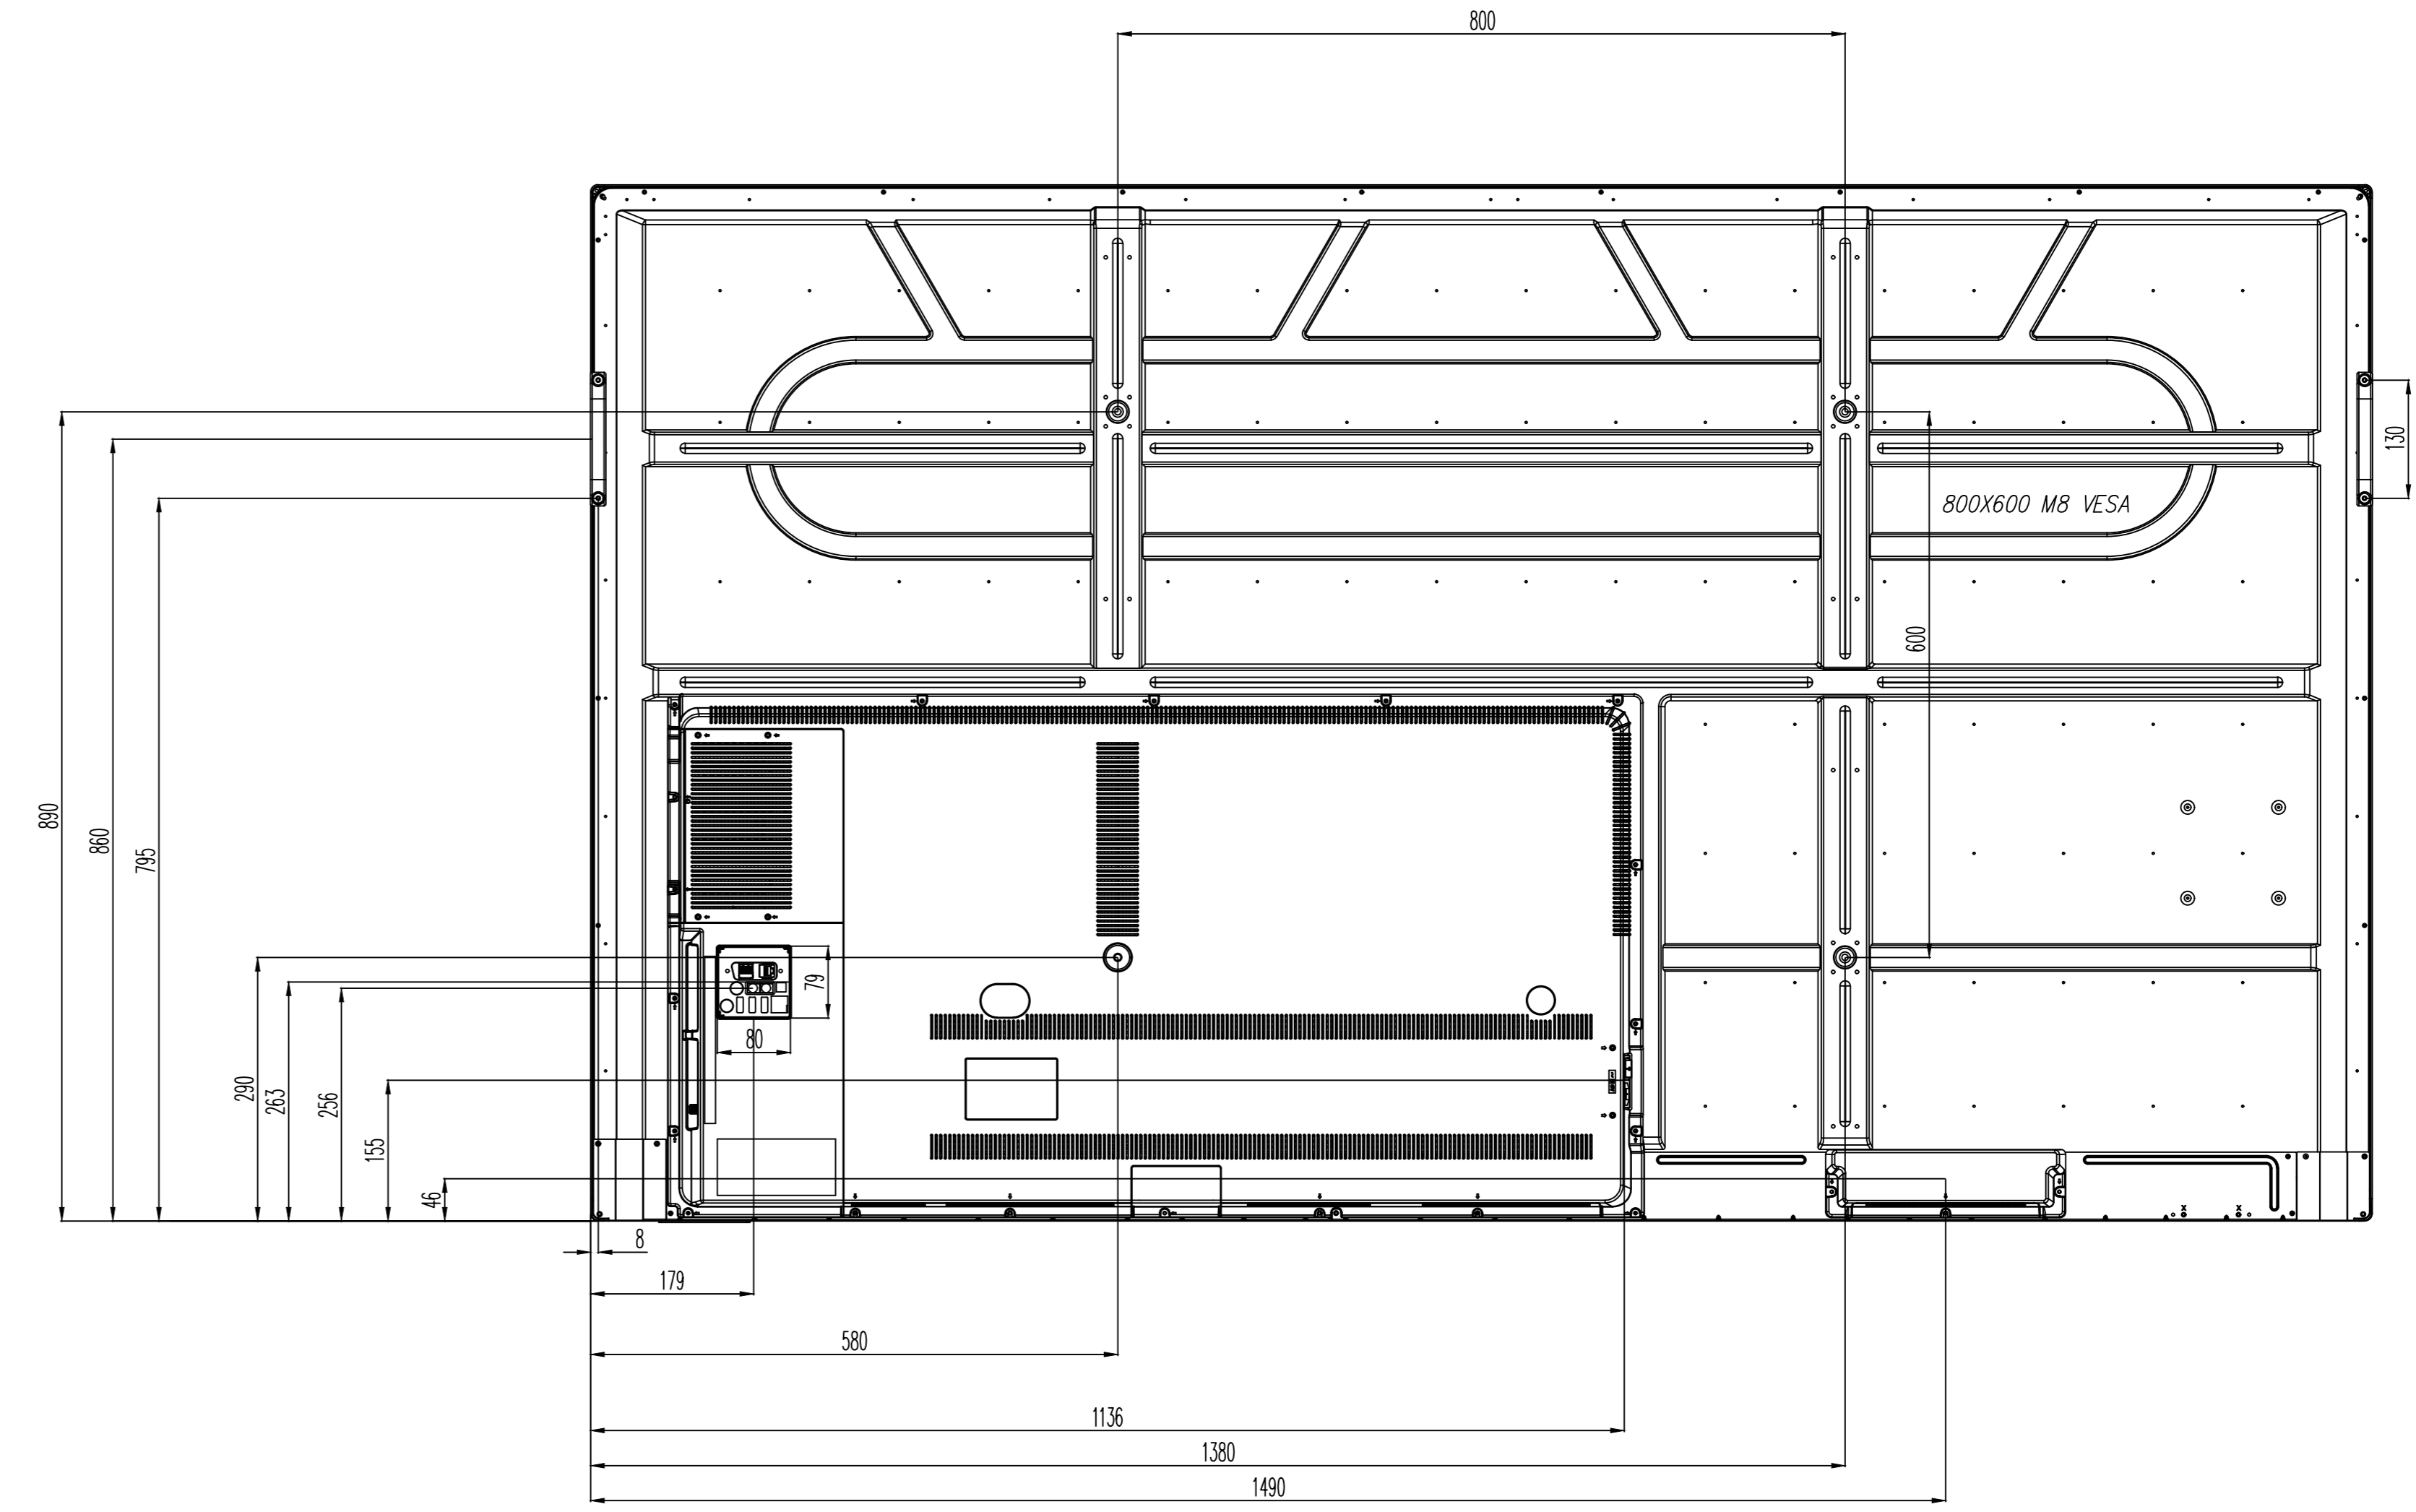

REV.NO.	DATE/TARİH	NOTES/AÇIKLAMALAR
1	19 01 2024	ÇİZİM OLUSTURULDU
2		
3		
4		
5		

MODEL	DIMENSIONS (mm)		
	WIDTH mm	DEPTH mm	HEIGHT mm
86696 IFPD			
PRODUCT	1959	87	1140
PACKAGING	2105	265	1300

TOLERANCES	K	NAME:	REV:
0.00/50.00	±0.10	86696 IFPD WD/FRONT IO	R01
50.01/100.00	±0.30	CREATED : CAN SAHIN	DATE: 19 01 2024
100.01/250.00	±0.50	LAST REV. : CAN SAHIN	SHEET: 1 / 1
250.01/500.00	±0.75	CHECK : HAKAN KÖYÜNCÜOĞLU	SCALE : 1
500.01/1000.00	±1.00	APPRV. : NEVZAT KALKAN	
1000.01/2500.00	±1.50		
ANGLES	±0.5°		