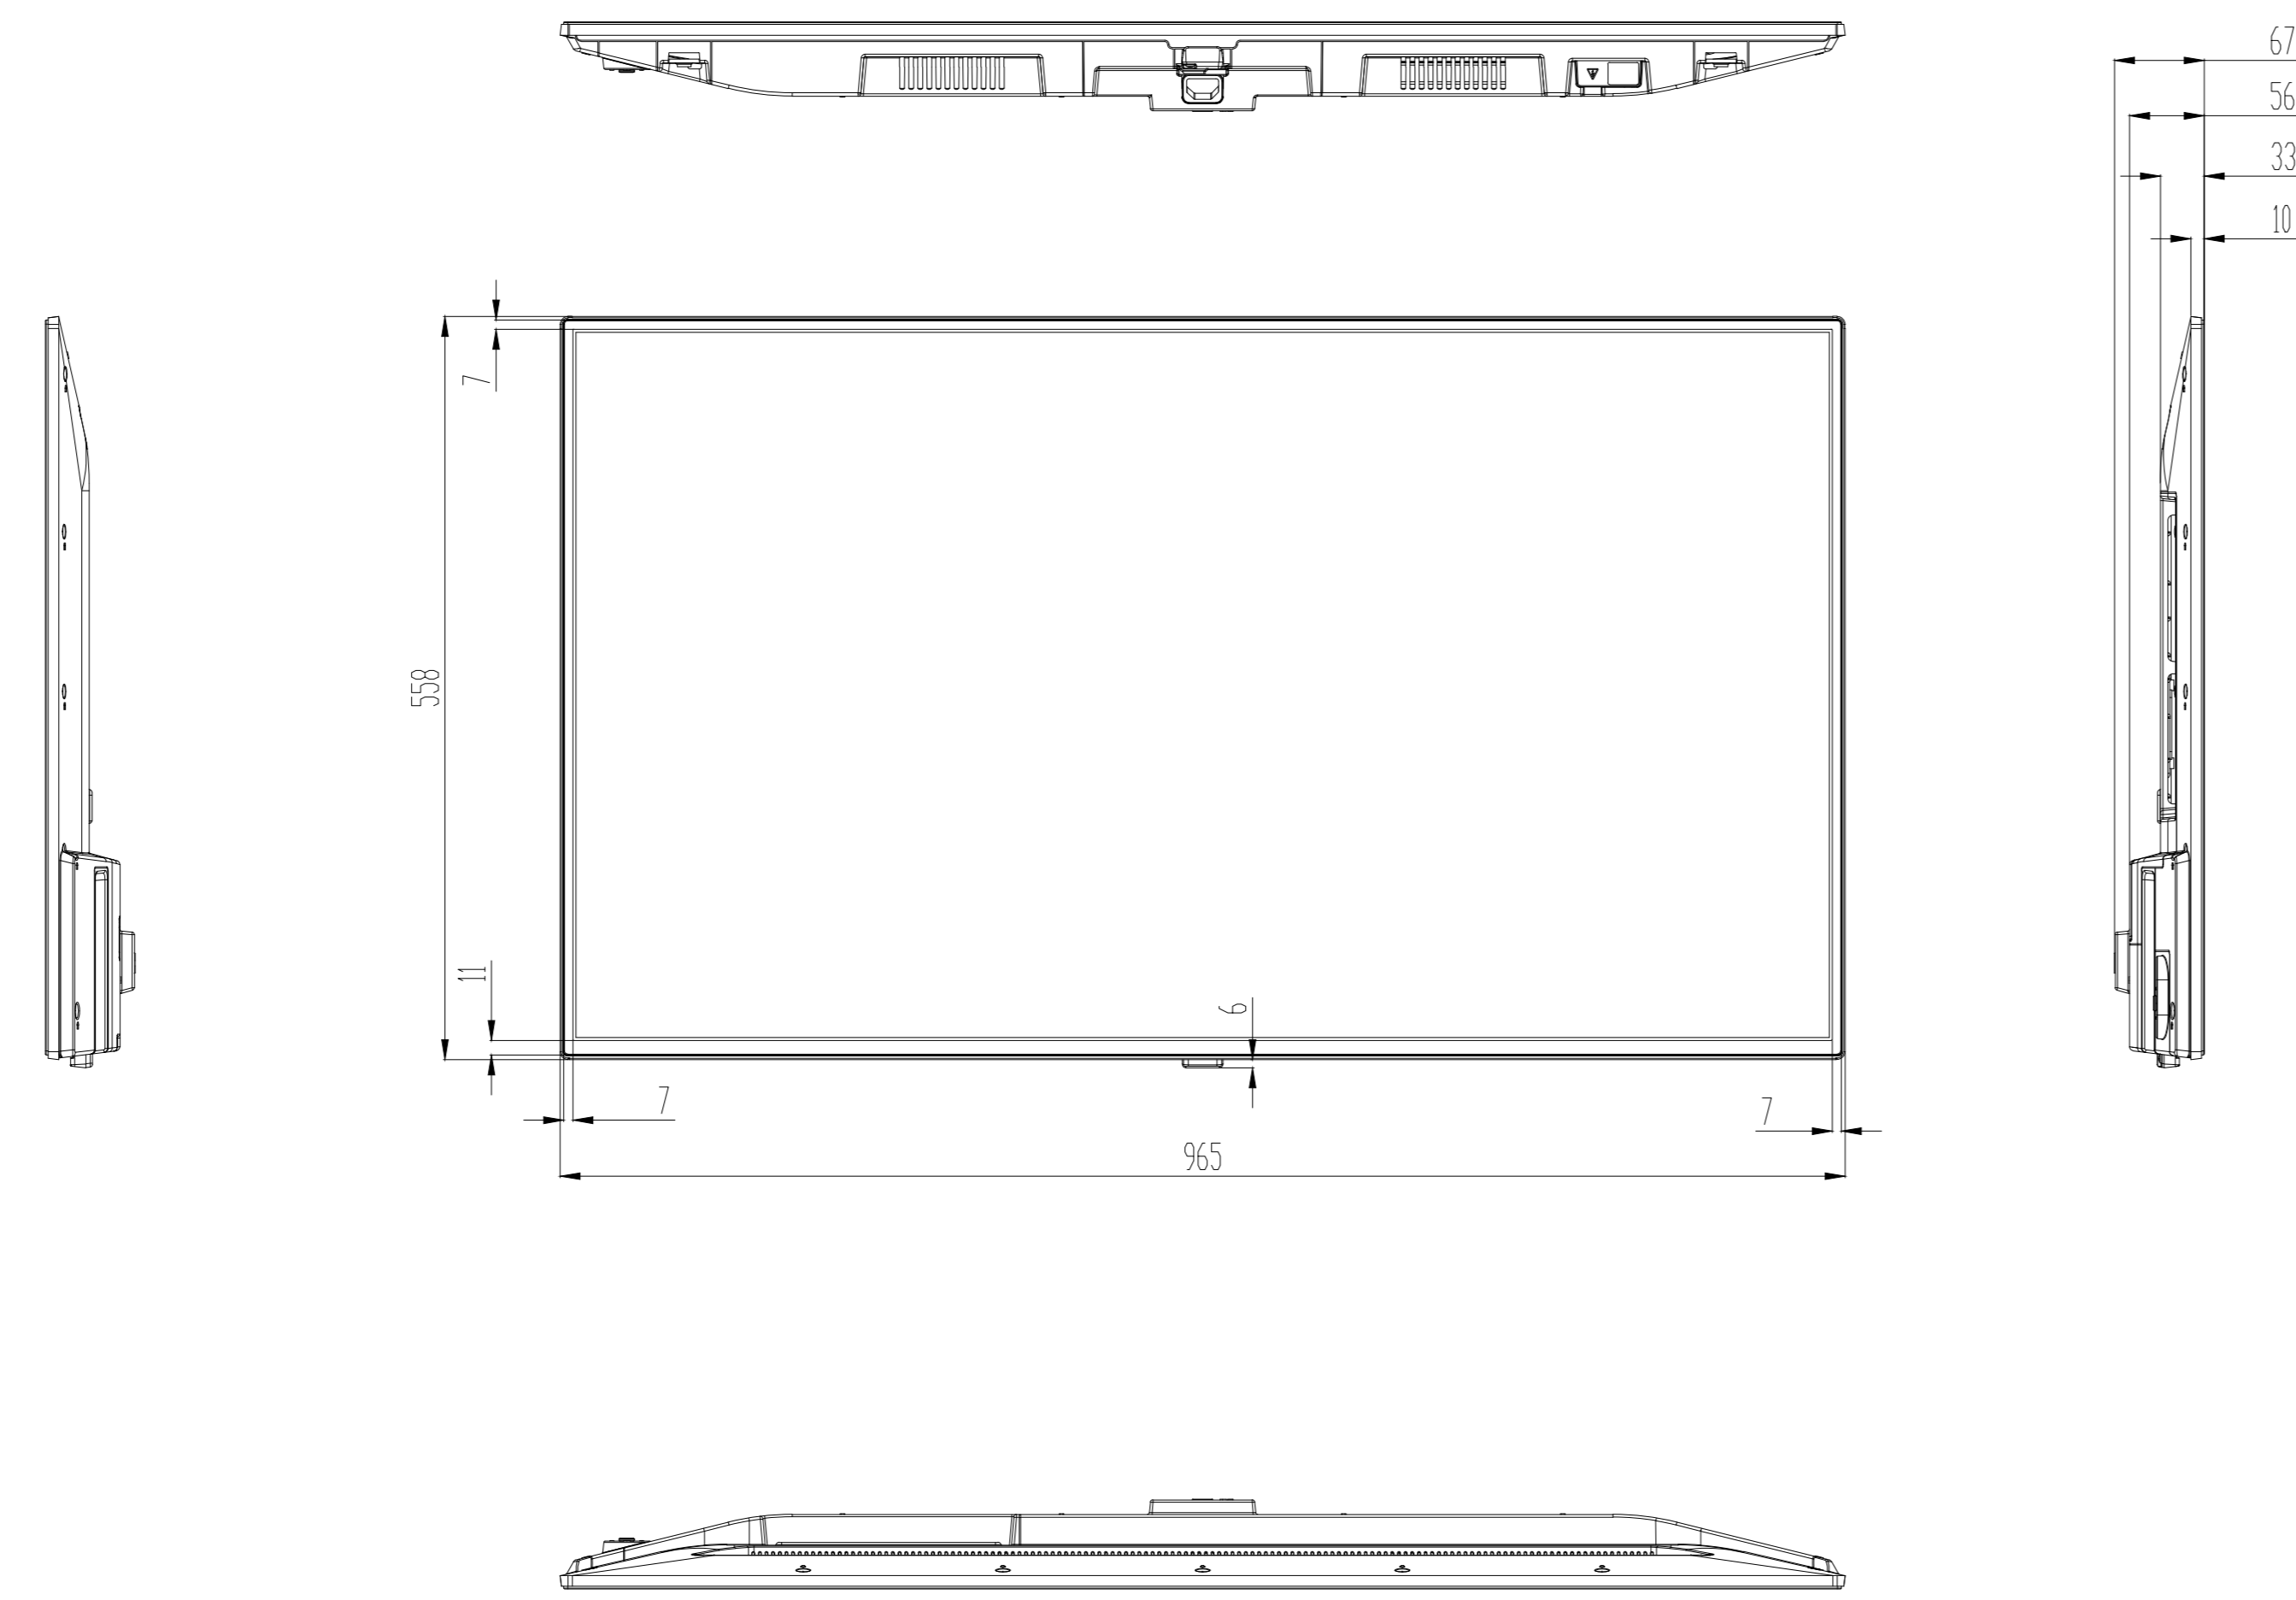

REV.NO	DATE/TARİH	NOTES/ACIKLAMALAR
1	16.12.2020	CIZIM EKLENDI.

MODEL	DIMENSIONS (mm)		
	WIDTH mm	DEPTH mm	HEIGHT mm
43405 DS	965	67	558
PRODUCT	965	67	558
PACKAGING	1085	135	775

ACTIVE CELL DIMENSIONS

TOLERANCES	K	NAME:	REV:
0.00/50.00	±0.10	43405 DS	R01
50.01/100.00	±0.30	CREATED : SAIM BENLI	DATE: 16.12.2020
100.01/250.00	±0.50	LAST REV. : SAIM BENLI	SHEET: 1 / 1
250.01/500.00	±0.75	CHECK : Hakan KÖYUNCUOĞLU	SCALE : 1
500.01/1000.00	±1.00	APPRV. : Deniz ÇETİNYÜREK	
1000.01/2500.00	±1.50	VESTEL ELECTRONICS / DIJITAL PRODUCTS OPERATIONS MANISA/TURKIYE TEL:+90.236.2130660 FAX:+90.236.2130512	
ANGLES	±0.5°		