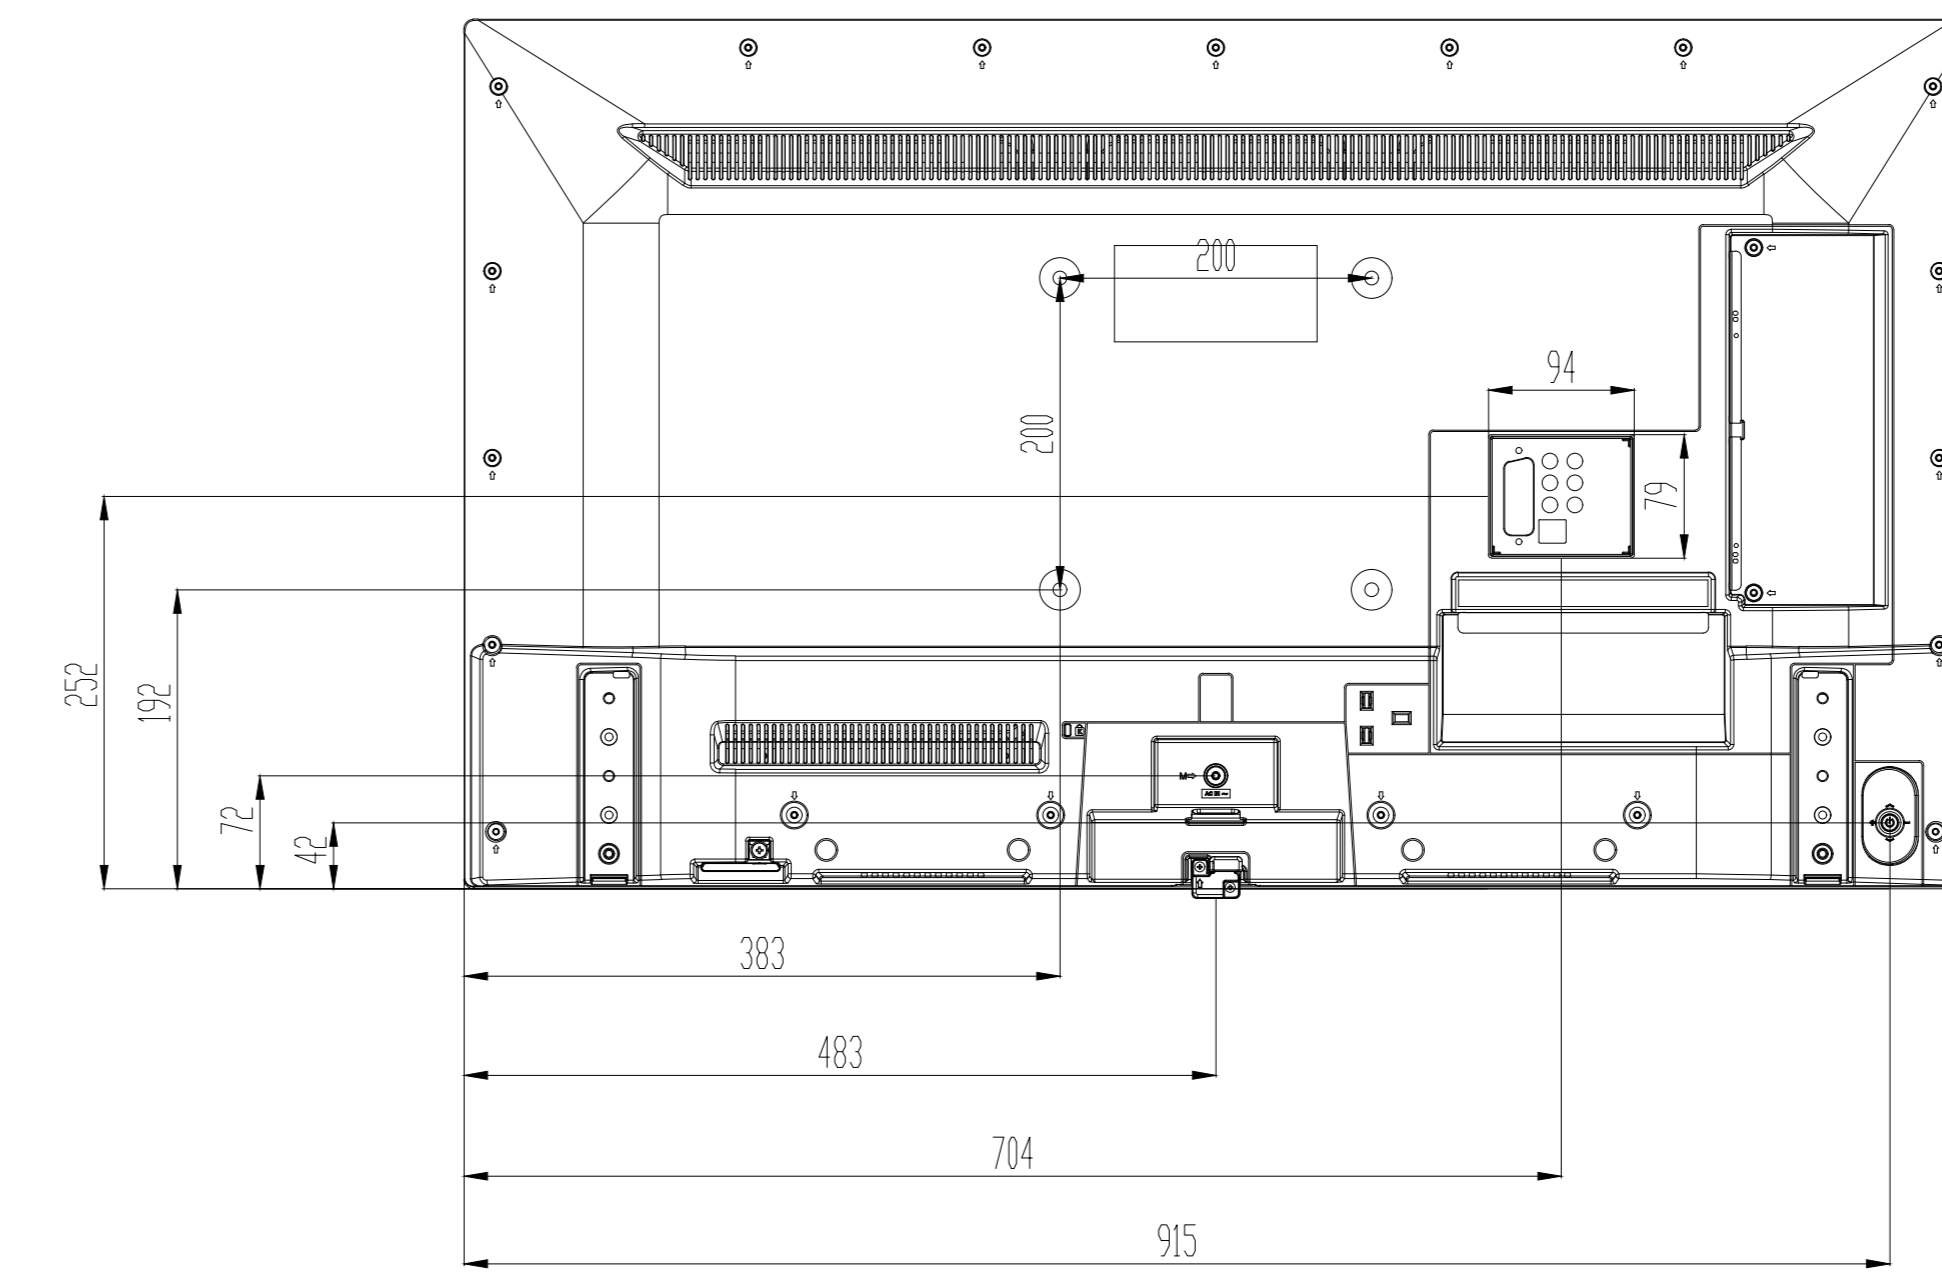

REV.NO	DATE/TARİH	NOTES/ACIKLAMALAR
1	16.12.2020	CIZIM EKLENDI.

MODEL	DIMENSIONS (mm)		
	WIDTH mm	DEPTH mm	HEIGHT mm
43405 DS	965	67	558
PRODUCT	965	67	558
PACKAGING	1085	135	775

ACTIVE CELL DIMENSIONS

TOLERANCES	K	NAME:	REV:
0.00/50.00	±0.10	43405 DS	R01
50.01/100.00	±0.30	CREATED : SAIM BENLI	DATE: 16.12.2020
100.01/250.00	±0.50	LAST REV. : SAIM BENLI	SHEET: 1 / 1
250.01/500.00	±0.75	CHECK : Hakan KÖYUNCUOĞLU	SCALE : 1
500.01/1000.00	±1.00	APPRV. : Deniz ÇETİNYÜREK	
1000.01/2500.00	±1.50	VESTEL ELECTRONICS / DIJITAL PRODUCTS OPERATIONS MANISA/TURKIYE TEL:+90.236.2130660 FAX:+90.236.2130512	
ANGLES	±0.5°		