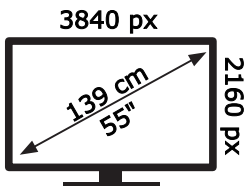

ENERG

VESTEL

PN55D-4HH

138 kWh/1000h

ABCDEF **G**

138 kWh/1000h

50653545

2019/2013