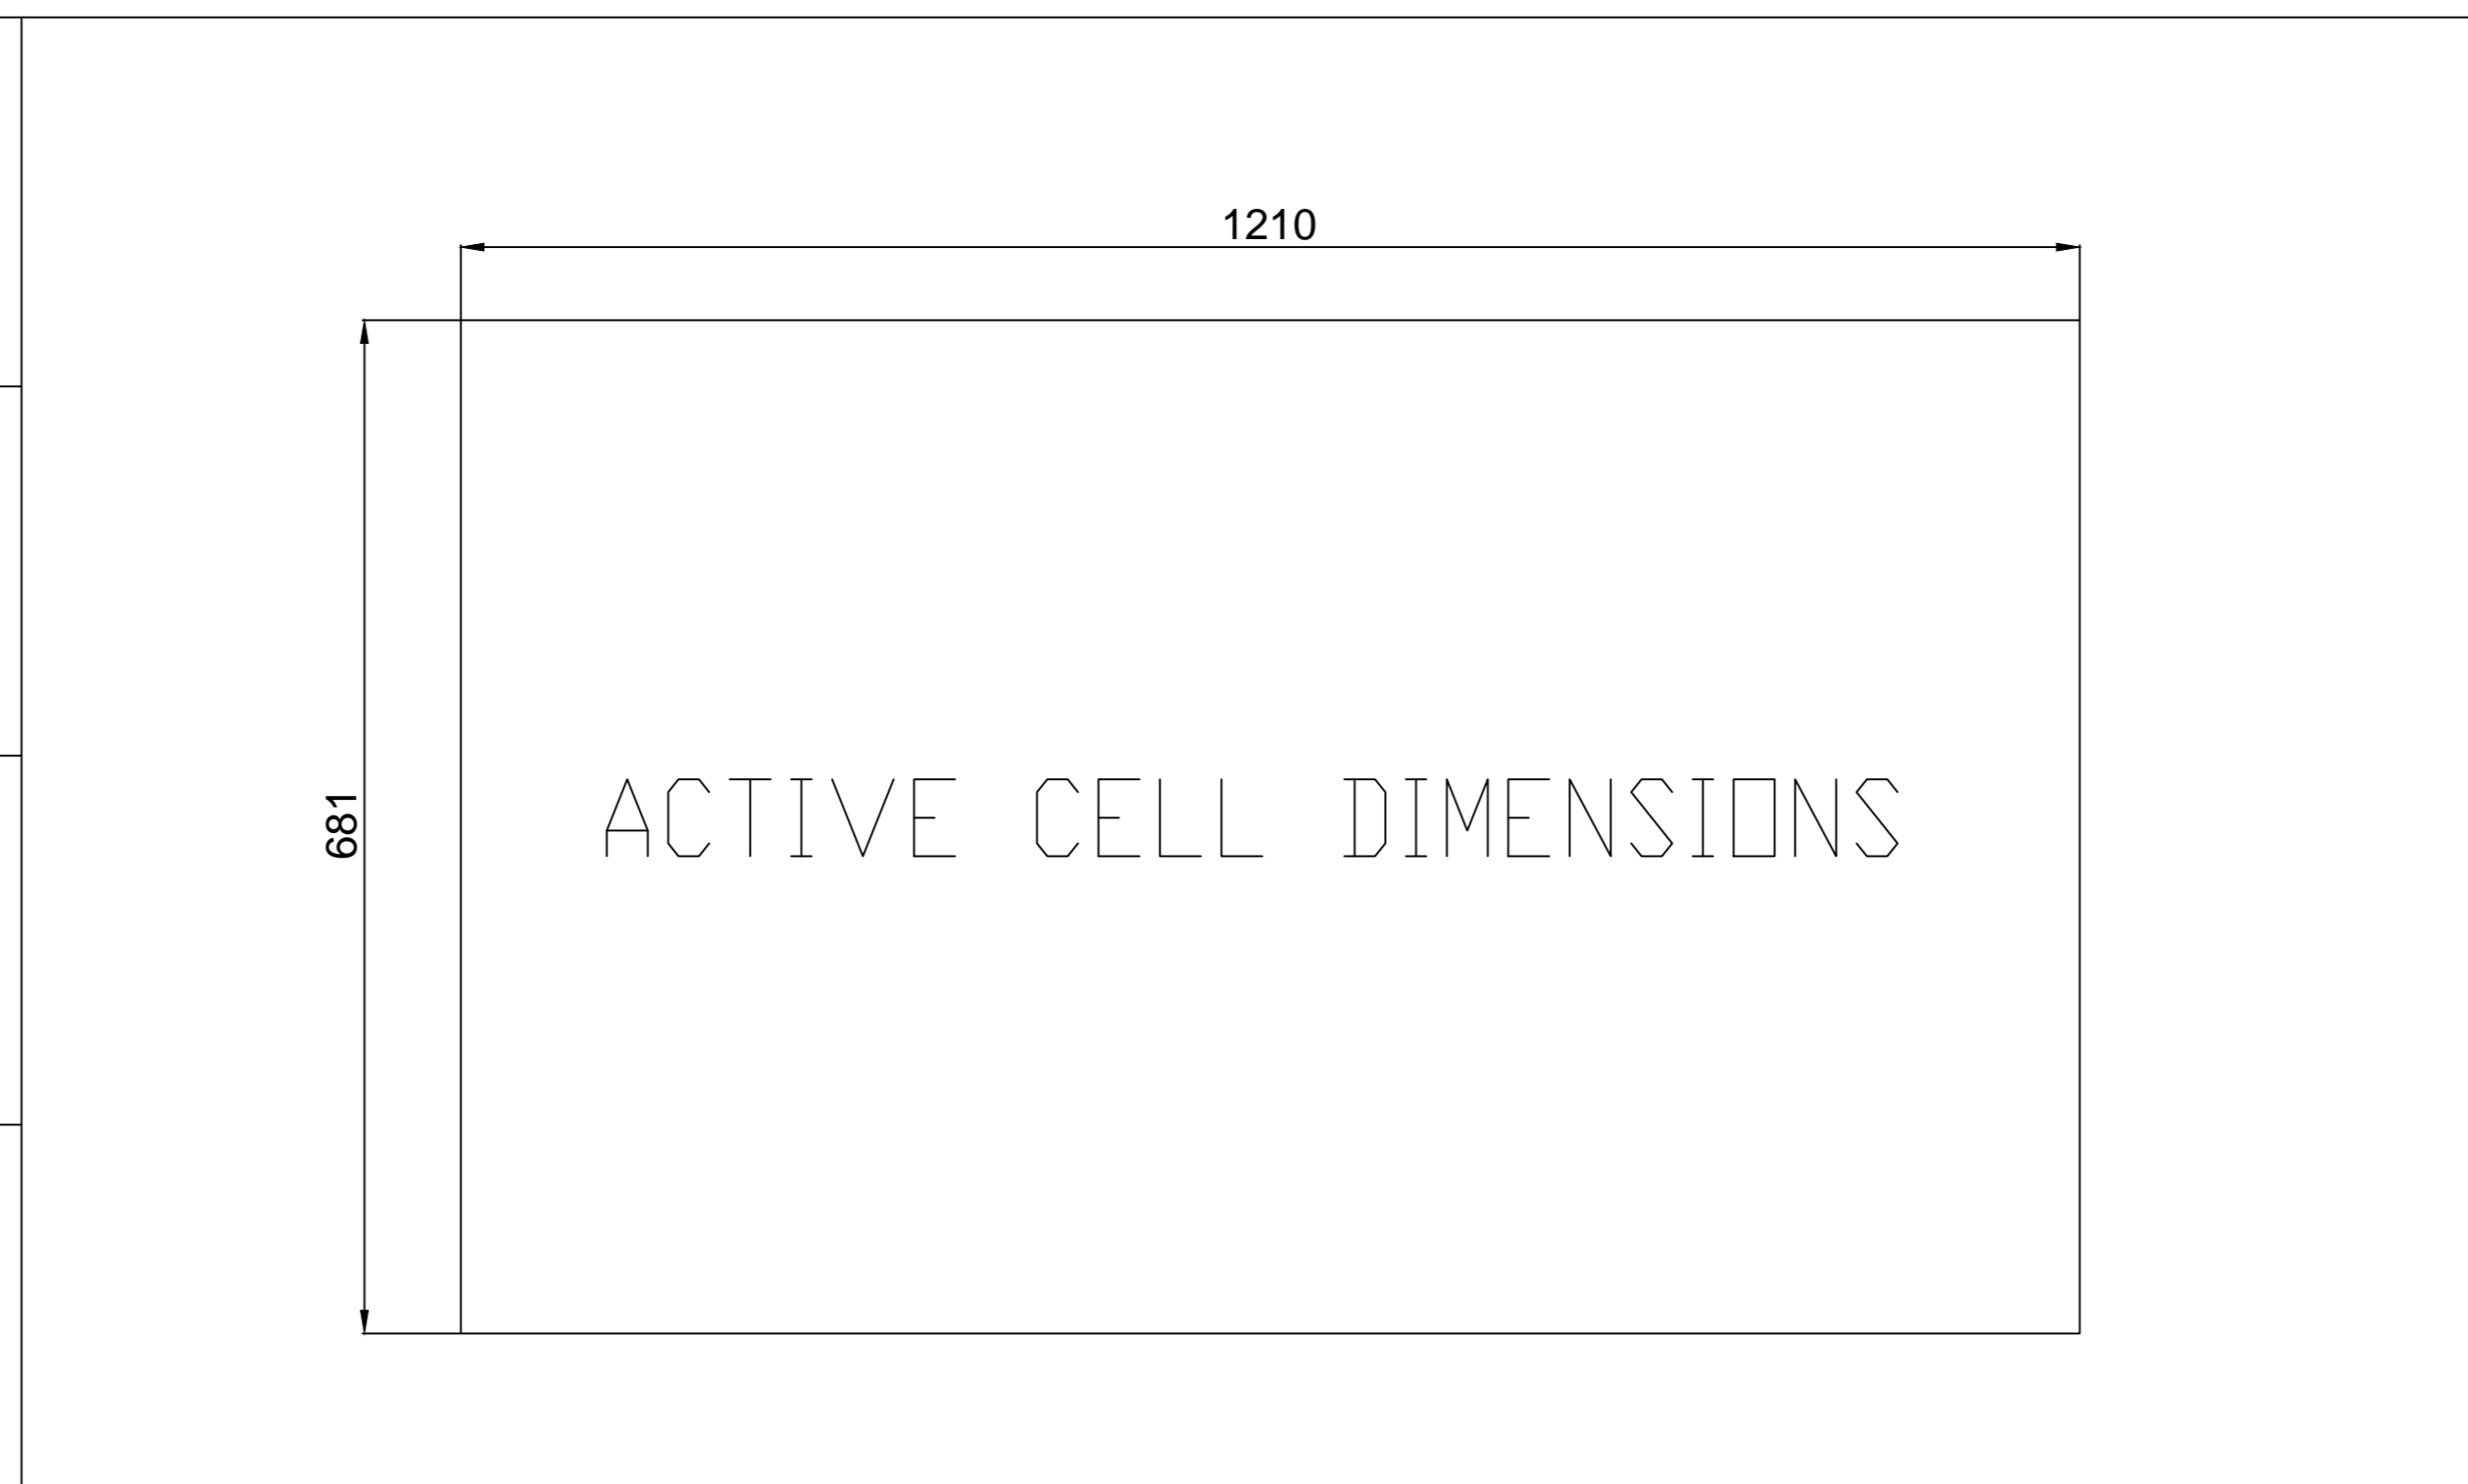

REV.NO	DATE/TARİH	NOTES/AÇIKLAMALAR
1	04.10.2018	CİZİM OLUSTURULDU
2	15.10.2018	PAKETLEME BÖLÇÜLERİ EKLENDİ
3		

MODEL	DIMENSIONS (mm)		
	WIDTH mm	DEPTH mm	HEIGHT mm
55495 IFPD			
PRODUCT	1280	123	751
PACKAGING	1480	265	930

TOLERANCES	K	NAME:	REV:
0.00/50.00	±0.10	55495 IFPD HANGER WALL	R02
50.01/100.00	±0.30	CREATED : NİHAT ÖZTEN	DATE: 15.10.2018
100.01/250.00	±0.50	LAST REV. : NİHAT ÖZTEN	SHEET: 1 / 1
250.01/500.00	±0.75	CHECK : Hakan KÖYUNCUOĞLU	SCALE : 1
500.01/1000.00	±1.00	APPRV. : Deniz ÇETİNYÜREK	 UNIT mm
1000.01/2500.00	±1.50		
ANGLES	±0.5°	VESTEL VESTEL ELECTRONICS / DIJITAL PRODUCTS OPERATIONS MANİSA/TURKIYE TEL:+90.236.2130660 FAX:+90.236.2130512	