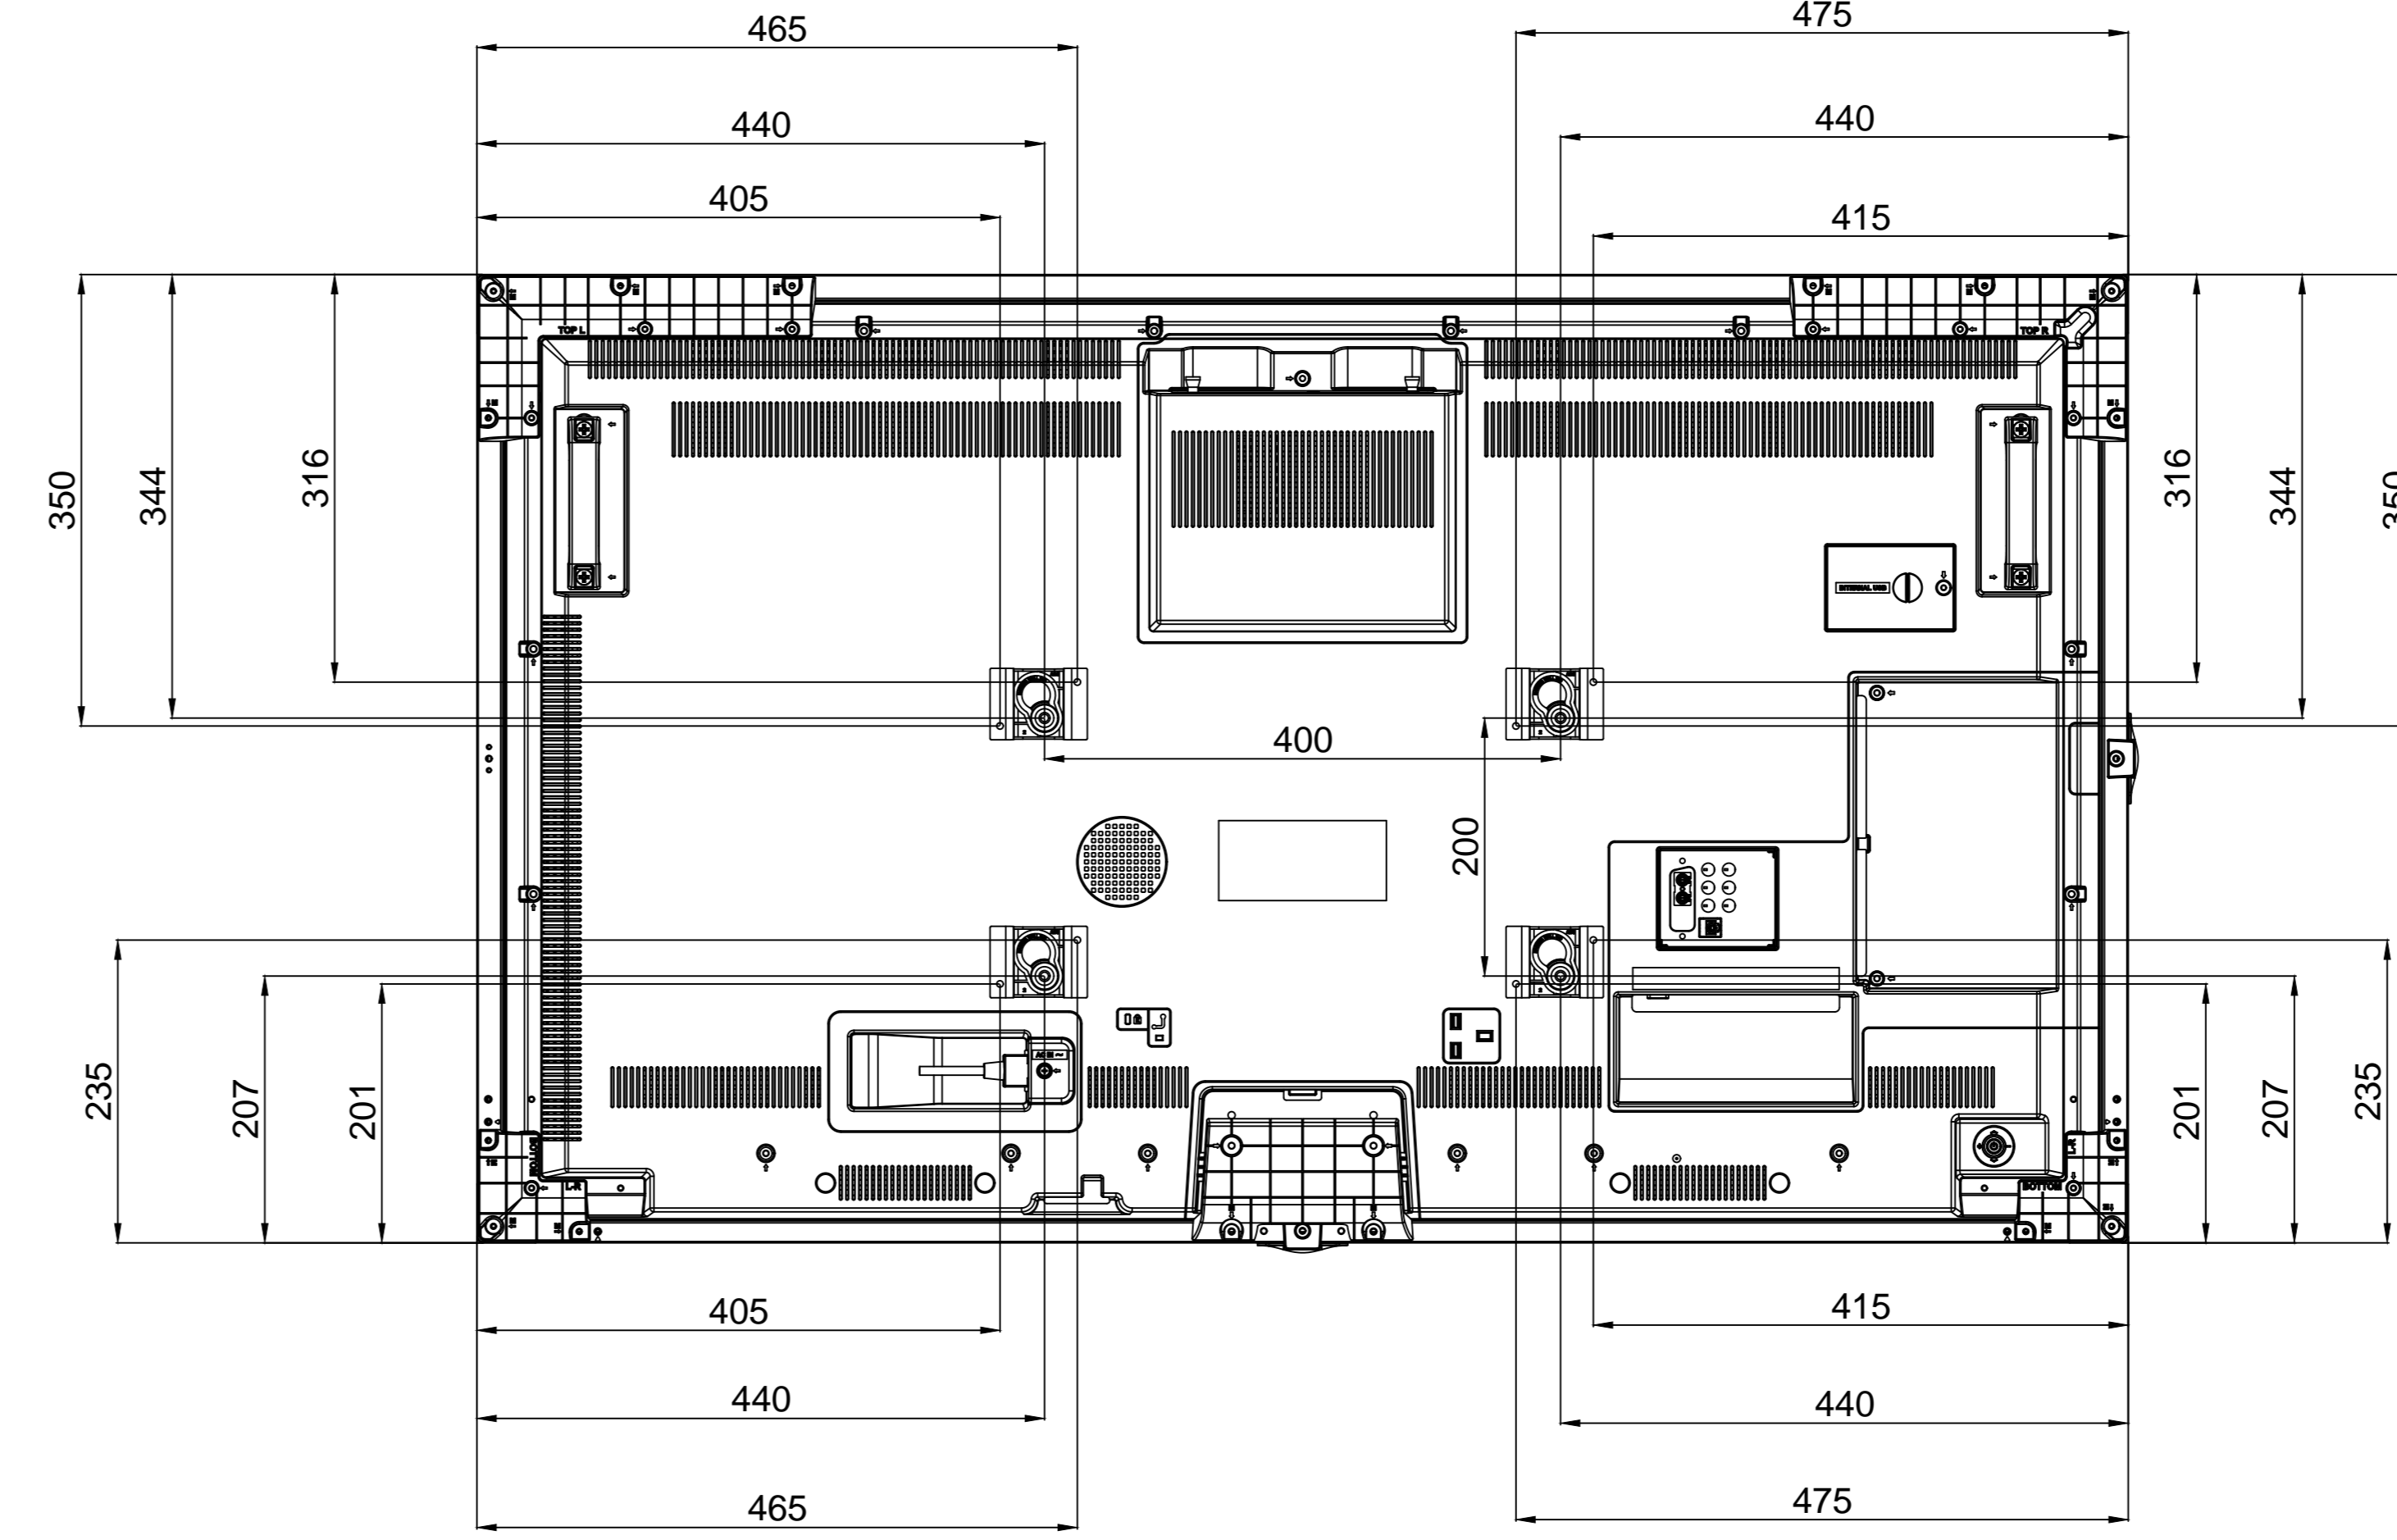

REV.NO	DATE/TARİH	NOTES/AÇIKLAMALAR
1	04.10.2018	CİZİM OLUSTURULDU
2	15.10.2018	PAKETLEME BÖLÇÜLERİ EKLENDİ
3		

MODEL	DIMENSIONS (mm)		
	WIDTH mm	DEPTH mm	HEIGHT mm
55495 IFPD			
PRODUCT	1280	123	751
PACKAGING	1480	265	930

TOLERANCES	K	NAME:	REV:
0.00/50.00	±0.10	55495 IFPD HANGER WALL	R02
50.01/100.00	±0.30	CREATED : NİHAT ÖZTEN	DATE: 15.10.2018
100.01/250.00	±0.50	LAST REV. : NİHAT ÖZTEN	SHEET: 1 / 1
250.01/500.00	±0.75	CHECK : Hakan KÖYUNCUOĞLU	SCALE : 1
500.01/1000.00	±1.00	APPRV. : Deniz ÇETİNYÜREK	 UNIT mm
1000.01/2500.00	±1.50		
ANGLES	±0.5°	VESTEL VESTEL ELECTRONICS / DIJITAL PRODUCTS OPERATIONS MANİSA/TURKIYE TEL:+90.236.2130660 FAX:+90.236.2130512	