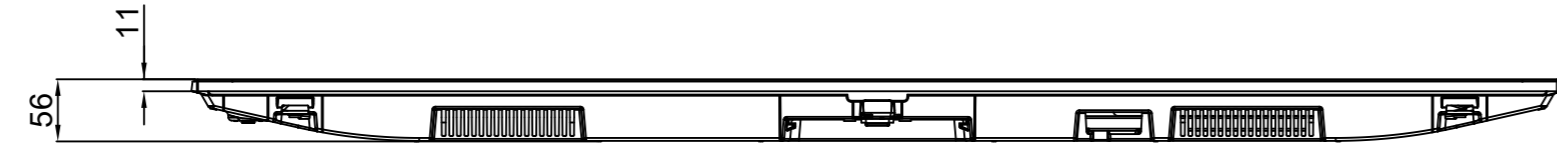

REV.NO.	DATE/TARİH	NOTES/AÇIKLAMALAR
1	29.07.2019	FORMAT DOZENLENDİ
2		
3		

MODEL	DIMENSIONS (mm)		
	WIDTH mm	DEPTH mm	HEIGHT mm
55405 VS	1236	56	712
PRODUCT	1236	56	712
PACKAGING	1369	145	874

TOLERANCES	K	NAME:	REV:
0.00/50.00	±0.10	55405 VS	R01
50.01/100.00	±0.30	CREATED : SAIM BENLİ	DATE: 29.07.2019
100.01/250.00	±0.50	LAST REV. : SAIM BENLİ	SHEET: 1 / 1
250.01/500.00	±0.75	CHECK : Hakan KÖYUNCUOĞLU	SCALE : 1
500.01/1000.00	±1.00	APPRV. : Deniz ÇETİNYÜREK	UNIT mm
1000.01/2500.00	±1.50	<b>VESTEL</b> VESTEL ELECTRONICS / DİJİTAL PRODUCTS OPERATIONS MANİSA/TURKİYE TEL:+90.236.2130660 FAX:+90.236.2130512	
ANGLES	±0.5°		