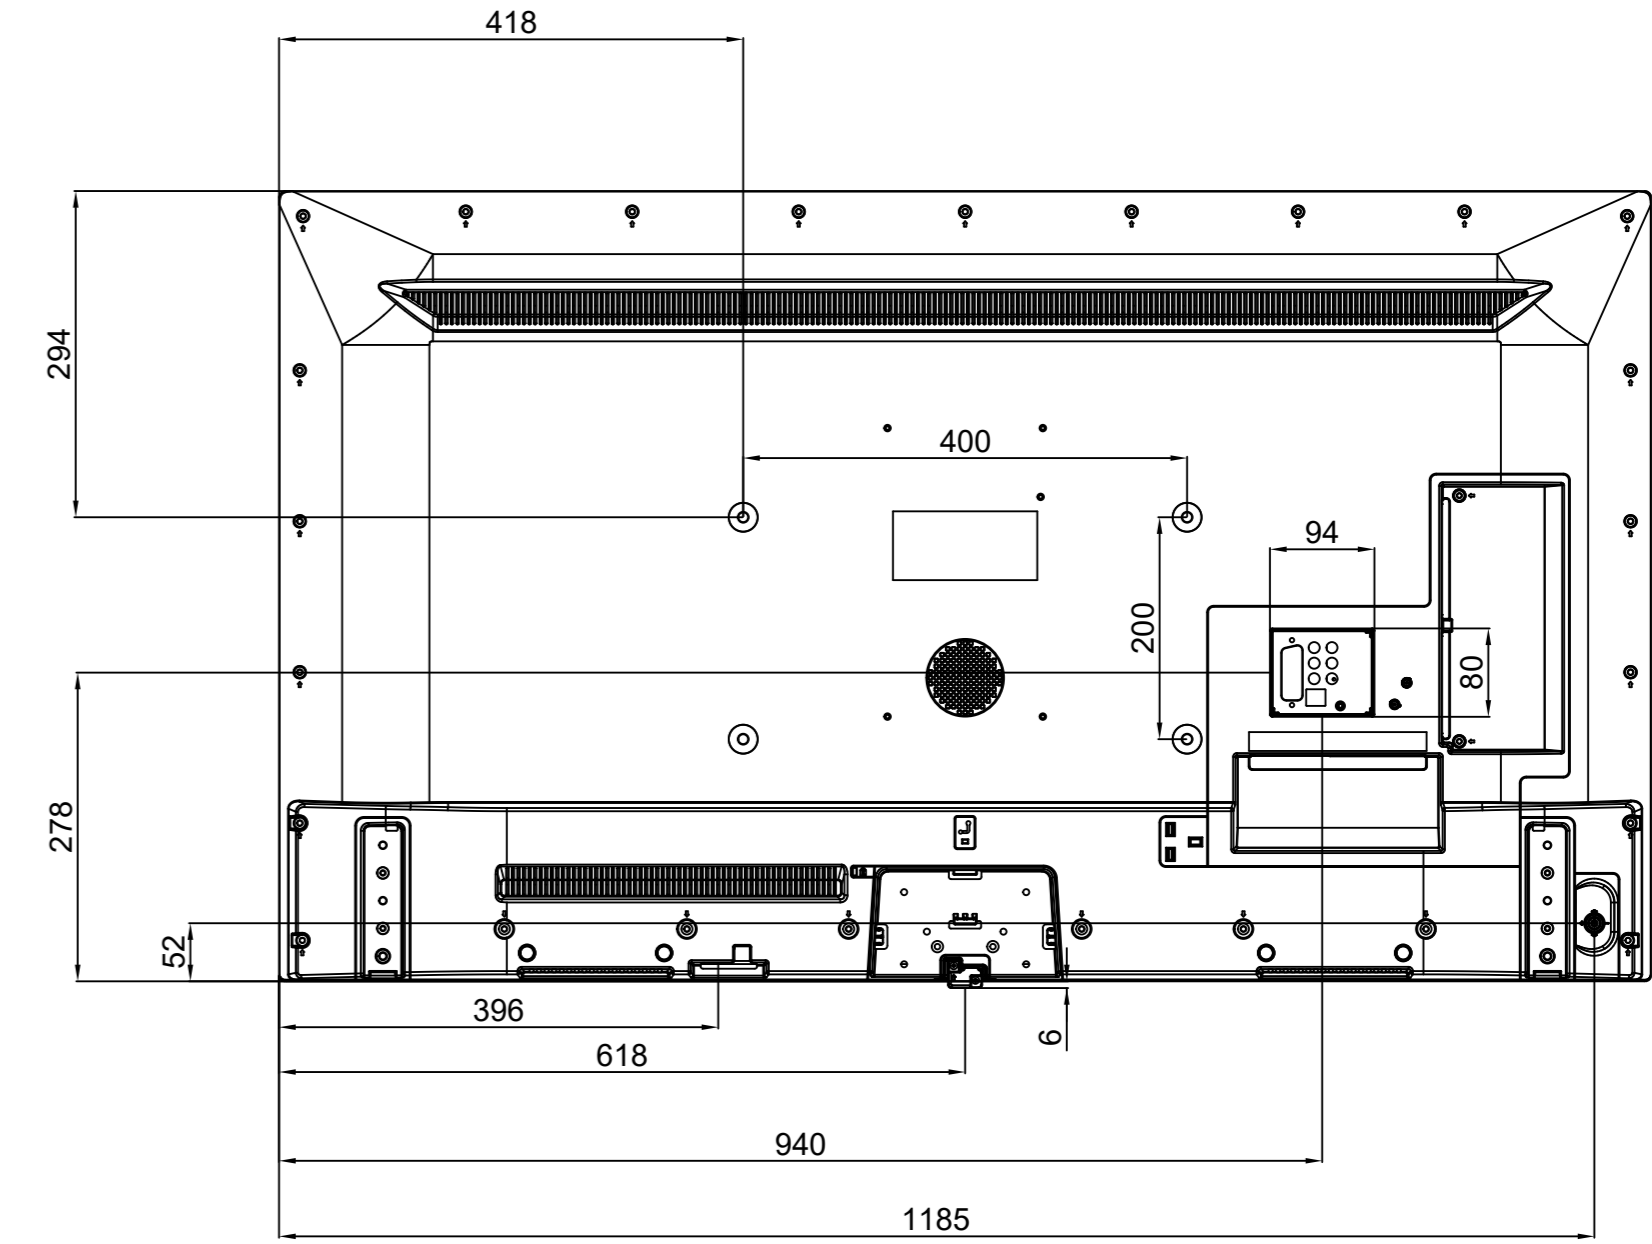

REV.NO.	DATE/TARİH	NOTES/AÇIKLAMALAR
1	29.07.2019	FORMAT DOZENLENDİ
2		
3		

MODEL	DIMENSIONS (mm)		
	WIDTH mm	DEPTH mm	HEIGHT mm
55405 VS	1236	56	712
PRODUCT	1236	56	712
PACKAGING	1369	145	874

TOLERANCES	K	NAME:	REV:
0.00/50.00	±0.10	55405 VS	R01
50.01/100.00	±0.30	CREATED : SAIM BENLİ	DATE: 29.07.2019
100.01/250.00	±0.50	LAST REV. : SAIM BENLİ	SHEET: 1 / 1
250.01/500.00	±0.75	CHECK : Hakan KÖYUNCUOĞLU	SCALE : 1
500.01/1000.00	±1.00	APPRV. : Deniz ÇETİNYÜREK	UNIT mm
1000.01/2500.00	±1.50	<b>VESTEL</b> VESTEL ELECTRONICS / DİJİTAL PRODUCTS OPERATIONS MANİSA/TURKİYE TEL:+90.236.2130660 FAX:+90.236.2130512	
ANGLES	±0.5°		