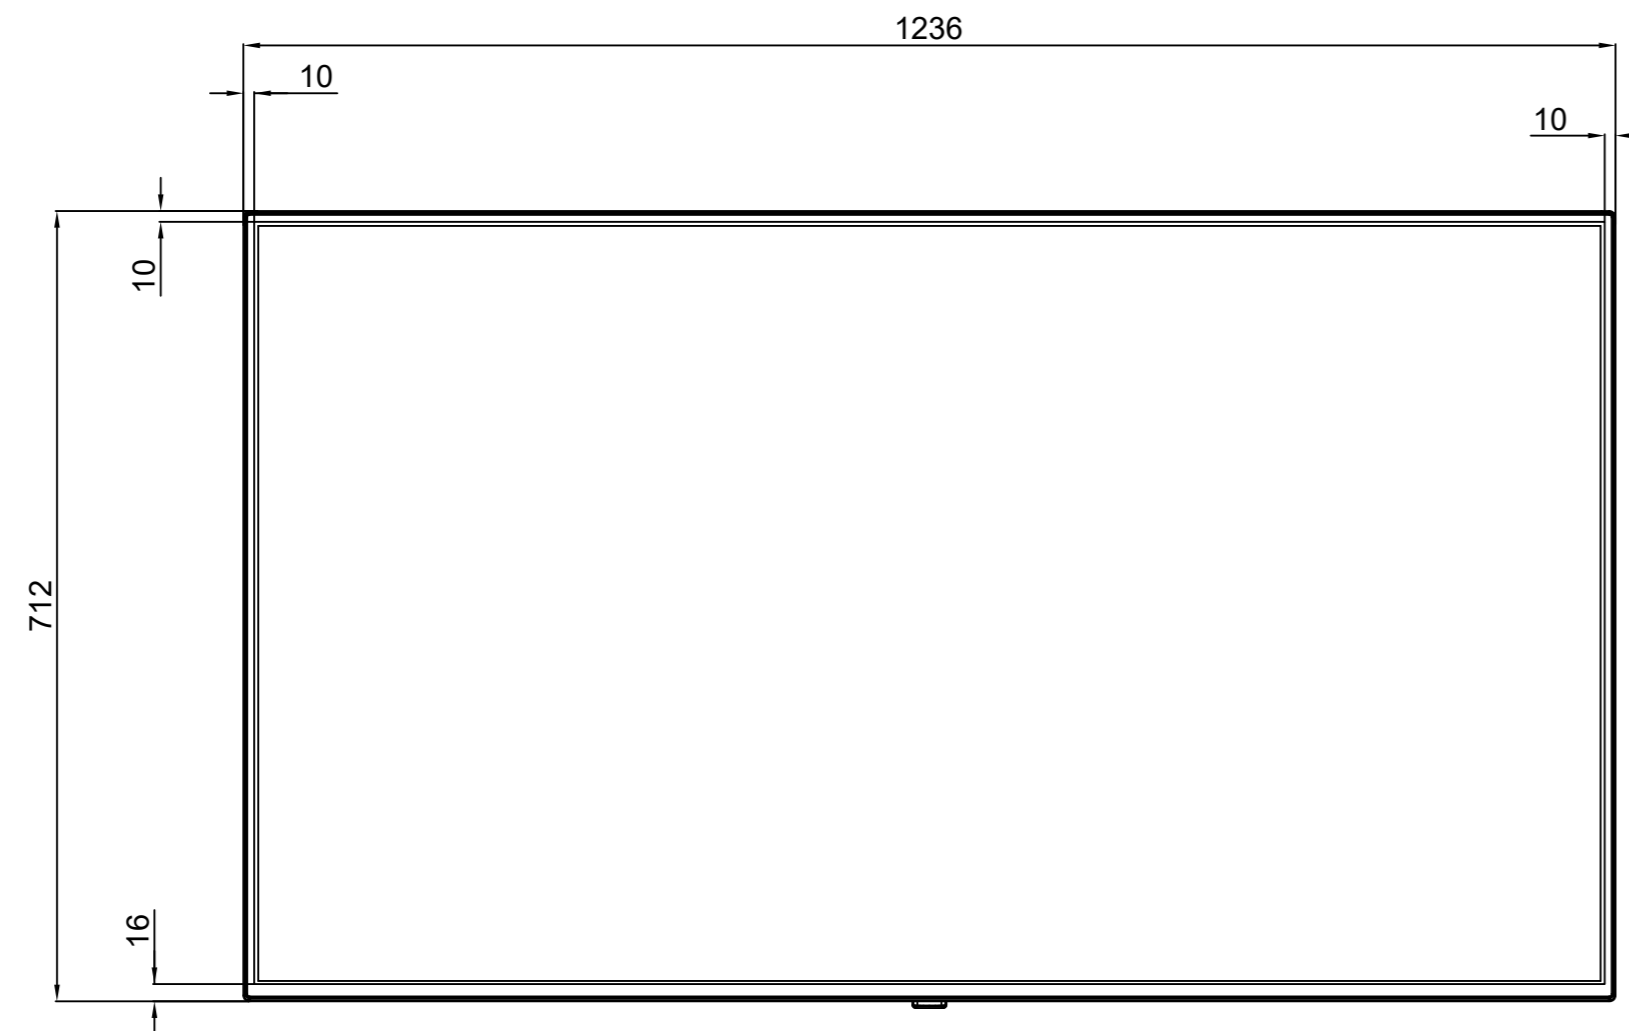

REV.NO.	DATE/TARİH	NOTES/AÇIKLAMALAR
1	29.07.2019	FORMAT DOZENLENDİ
2		
3		

MODEL	DIMENSIONS (mm)		
	WIDTH mm	DEPTH mm	HEIGHT mm
55405 VS	1236	56	712
PRODUCT	1236	56	712
PACKAGING	1369	145	874

TOLERANCES	K	NAME:	REV:
0.00/50.00	±0.10	55405 VS	R01
50.01/100.00	±0.30	CREATED : SAIM BENLİ	DATE: 29.07.2019
100.01/250.00	±0.50	LAST REV. : SAIM BENLİ	SHEET: 1 / 1
250.01/500.00	±0.75	CHECK : Hakan KÖYUNCUOĞLU	SCALE : 1
500.01/1000.00	±1.00	APPRV. : Deniz ÇETİNYÜREK	UNIT mm
1000.01/2500.00	±1.50	<b>VESTEL</b> VESTEL ELECTRONICS / DİJİTAL PRODUCTS OPERATIONS MANİSA/TURKİYE TEL:+90.236.2130660 FAX:+90.236.2130512	
ANGLES	±0.5°		