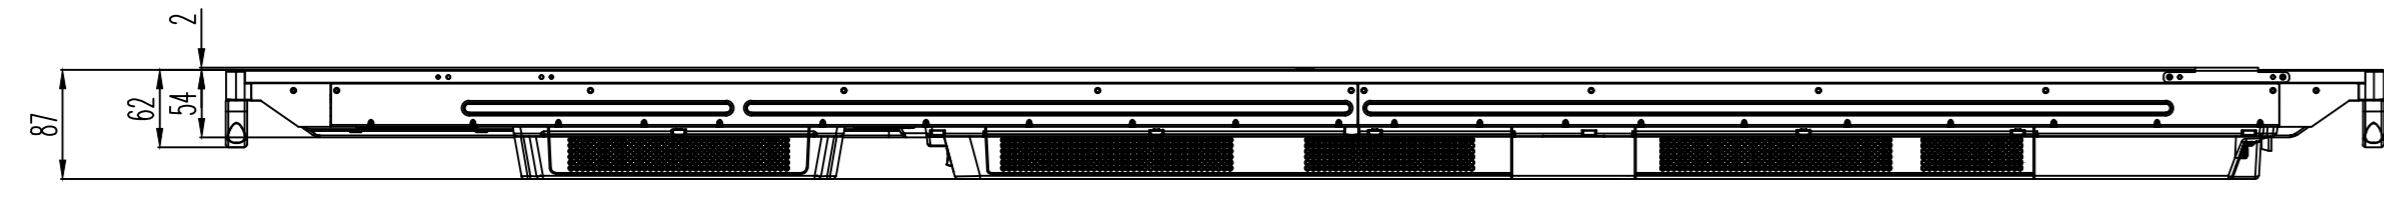

REVNO.	DATE/TARİH	NOTES/AÇIKLAMALAR
1	19.01.2024	CİZİM OLUSTURULDU
2		
3		
4		
5		

MODEL 75696 IFPD	DIMENSIONS (mm)		
	WIDTH mm	DEPTH mm	HEIGHT mm
PRODUCT	1714	87	1002
PACKAGING	1867	210	1140

1649,7

879,9

ACTIVE AREA

TOLERANCES	K	NAME:	REV:
0.00/50.00	±0.10	75696 IFPD WD/FRONT IO	R01
50.01/100.00	±0.30	CREATED : CAN SAHIN	DATE: 19.01.2024
100.01/250.00	±0.50	LAST REV. : CAN SAHIN	SHEET: 1 / 1
250.01/500.00	±0.75	CHECK : HAKAN KODYUNCUOGLU	SCALE : 1
500.01/1000.00	±1.00	APPRV. : NEVZAT KALKAN	UNIT mm
1000.01/2500.00	±1.50		
ANGLES	±0.5°		