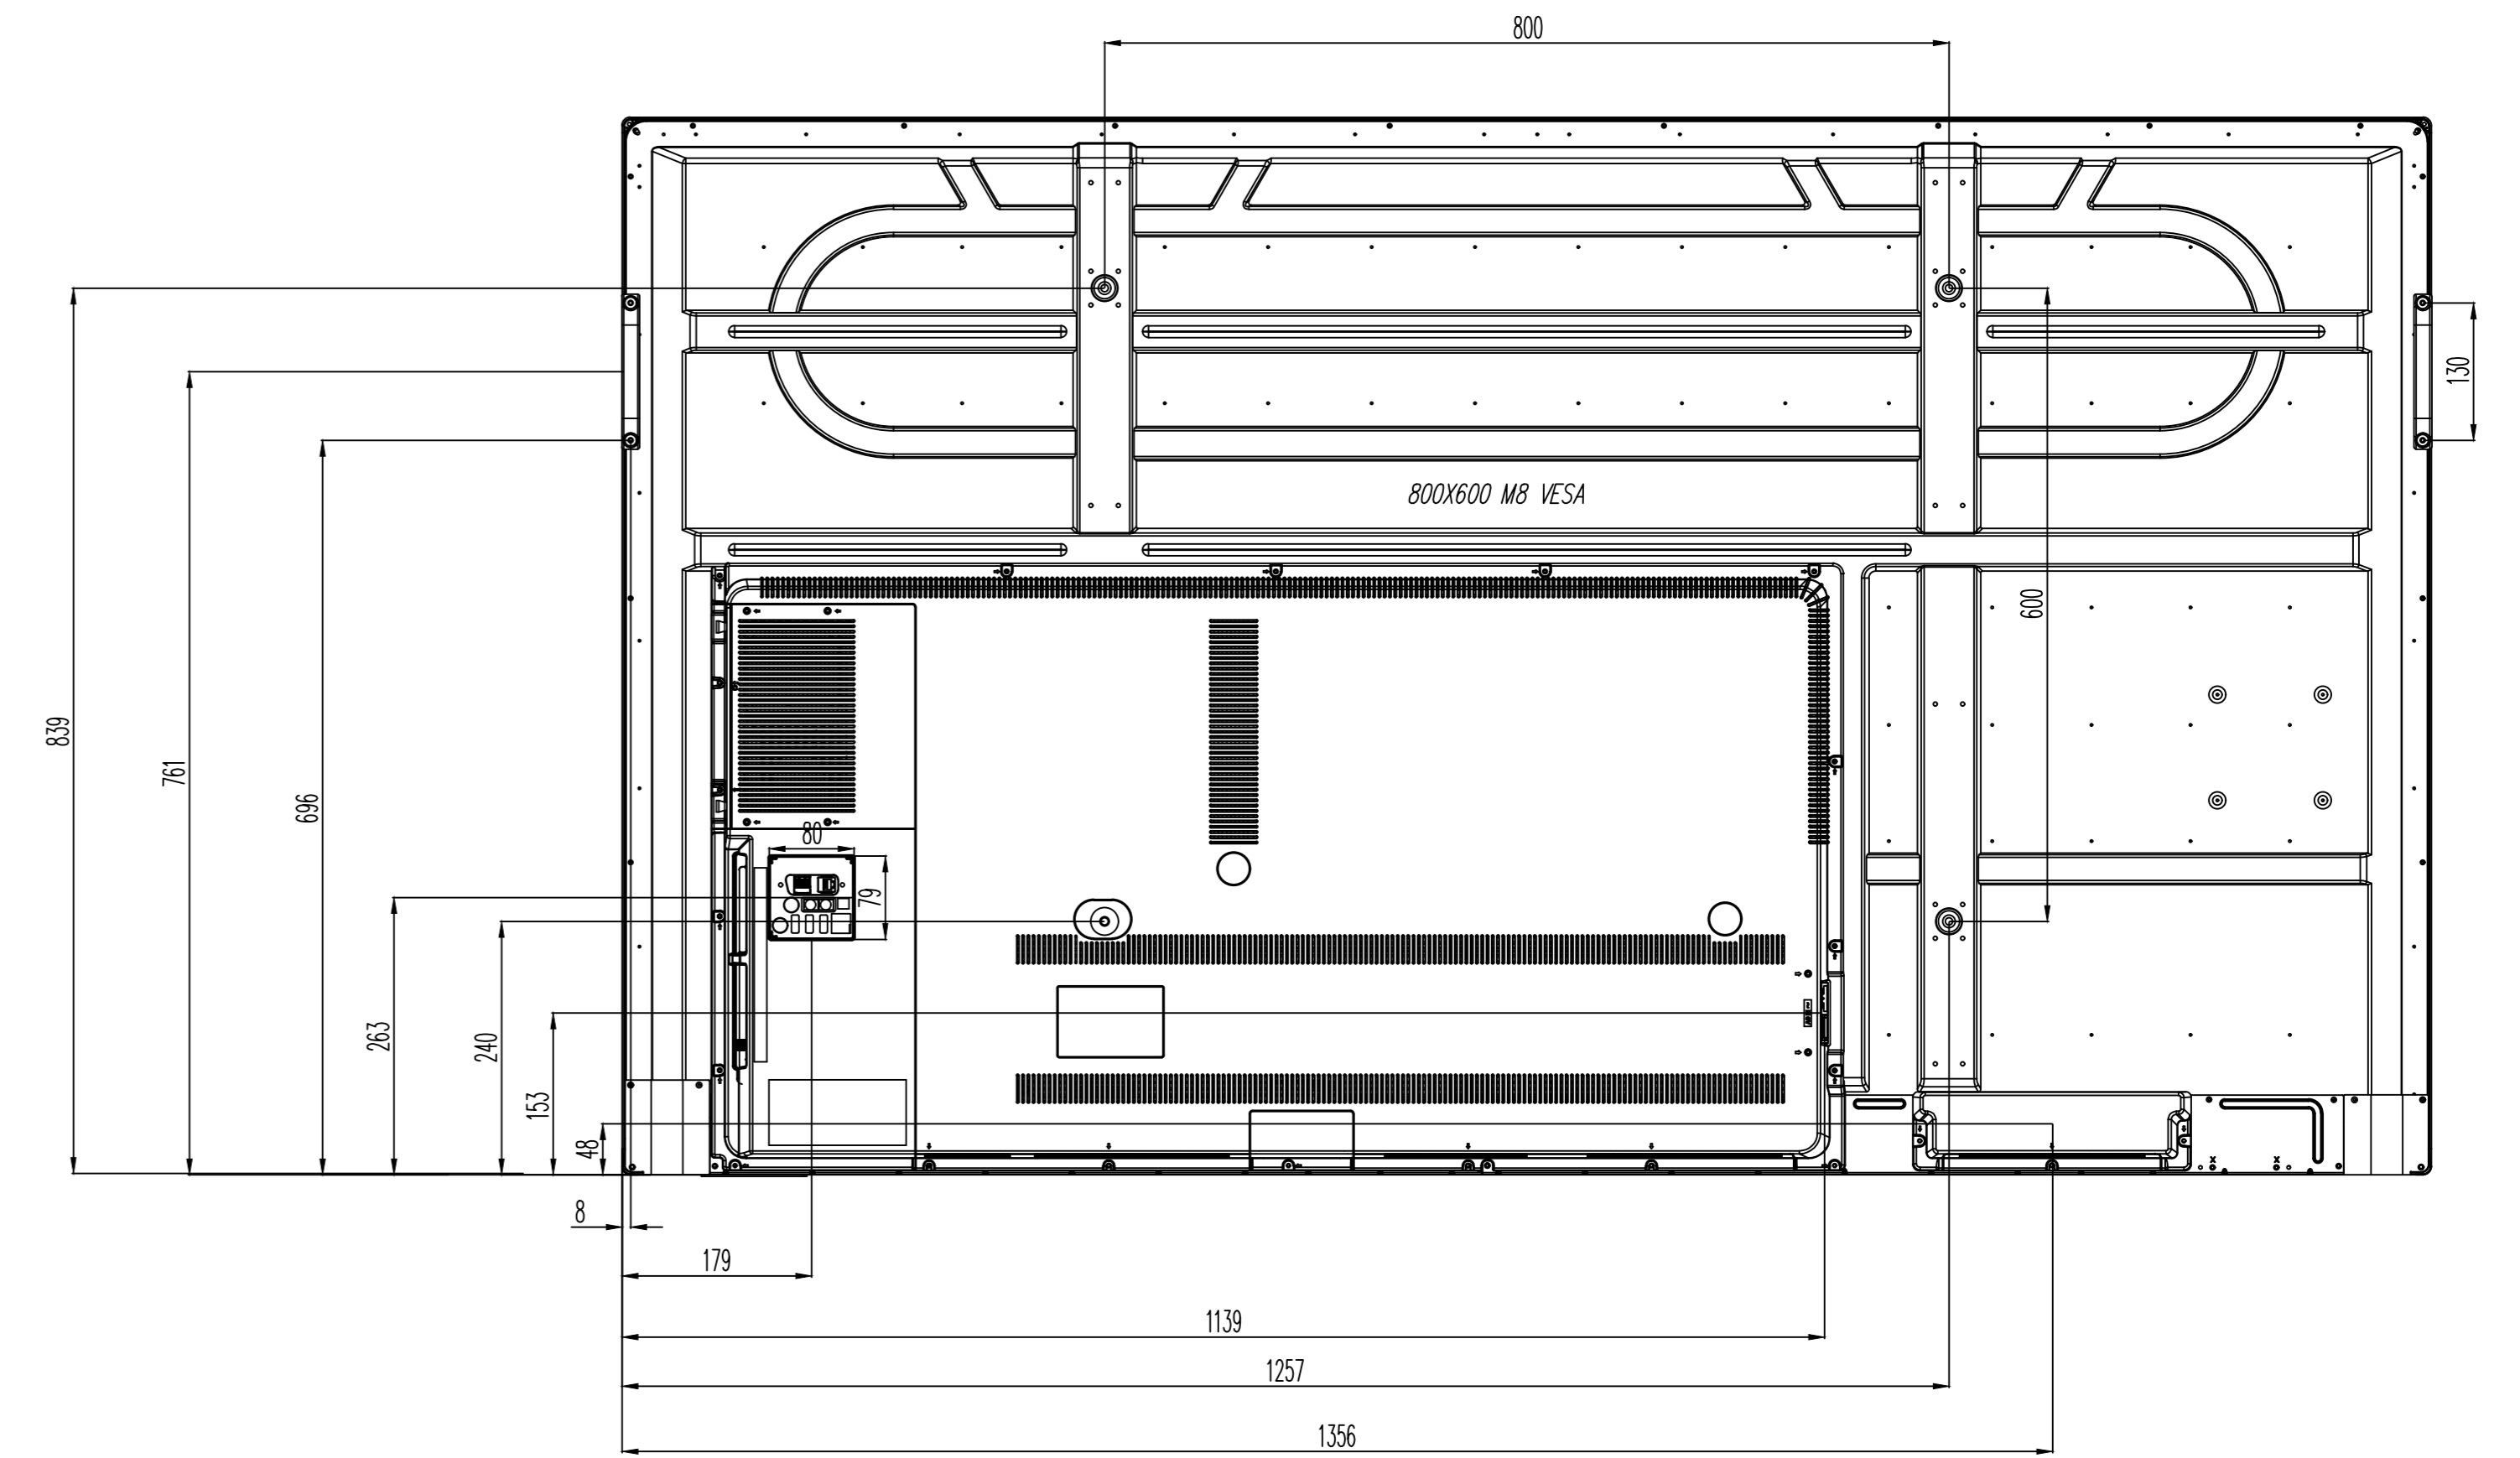

REVNO.	DATE/TARİH	NOTES/AÇIKLAMALAR
1	19.01.2024	CİZİM OLUSTURULDU
2		
3		
4		
5		

MODEL 75696 IFPD	DIMENSIONS (mm)		
	WIDTH mm	DEPTH mm	HEIGHT mm
PRODUCT	1714	87	1002
PACKAGING	1867	210	1140

1649,7

879,9

ACTIVE AREA

TOLERANCES	K	NAME:	REV:
0.00/50.00	±0.10	75696 IFPD WD/FRONT IO	R01
50.01/100.00	±0.30	CREATED : CAN SAHIN	DATE: 19.01.2024
100.01/250.00	±0.50	LAST REV. : CAN SAHIN	SHEET: 1 / 1
250.01/500.00	±0.75	CHECK : HAKAN KODYUNCUOGLU	SCALE : 1
500.01/1000.00	±1.00	APPRV. : NEVZAT KALKAN	UNIT mm
1000.01/2500.00	±1.50		
ANGLES	±0.5°		