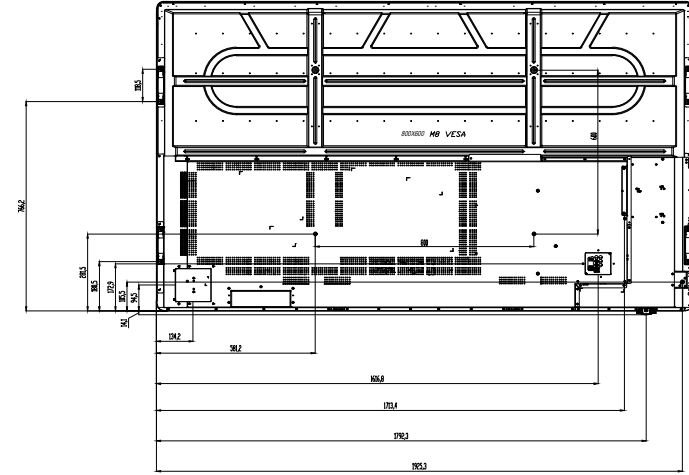

REVNO	DATE/TARİH	NOTES/AÇIKLAMALAR
1	08.01.2024	ÇİZİM OLUŞTURULDU
2		
3		
4		
5		

MODEL	DIMENSIONS (mm)		
	WIDTH mm	DEPTH mm	HEIGHT mm
86598 PR DS	1962	79,3	1133
PRODUCT	1962	79,3	1133
PACKAGING	2150	367	1477

ACTIVE AREA

TOLERANCES	K	NAME:	REV:
0.00/50.00	±0.10	86598 DS PR LC2 WD OPS	R01
50.01/100.00	±0.30	CREATED : DİĞİZ PEKİDİZ	DATE: 08.01.2024
100.01/250.00	±0.50	LAST REV. : DİĞİZ PEKİDİZ	SHEET: 1 / 1
250.01/500.00	±0.75	CHECK : HAKAN KOYUNCUOĞLU	SCALE : 1
500.01/1000.00	±1.00	APPRV. : DENİZ ÇETİNYÜREK	UNIT mm
1000.01/2500.00	±1.50	VESTEL	VESTEL ELECTRONICS / DIGITAL PRODUCTS OPERATIONS MANİSA/TURKIYE
ANGLES	±0.5°	TEL:+90.236.2130660 FAX:+90.236.2130512	