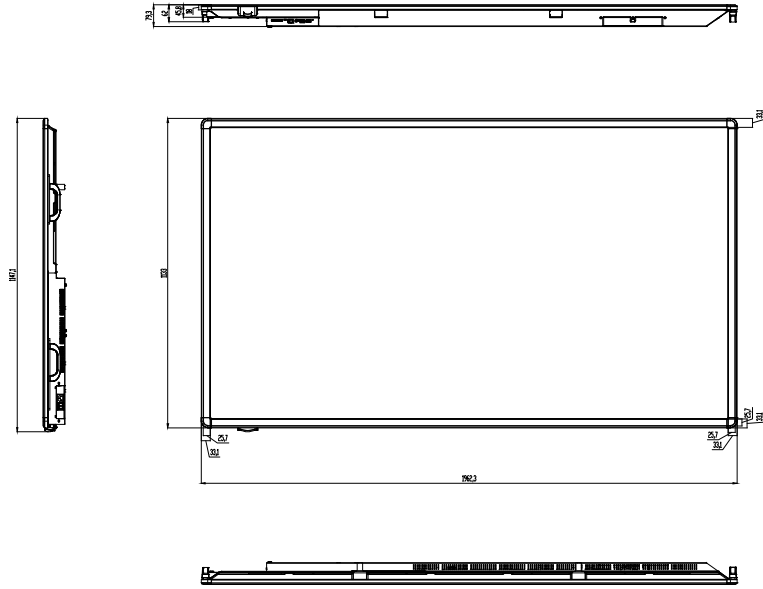

REVNO	DATE/TARİH	NOTES/AÇIKLAMALAR
1	08.01.2024	ÇİZİM OLUŞTURULDU
2		
3		
4		
5		

MODEL	DIMENSIONS (mm)		
	WIDTH mm	DEPTH mm	HEIGHT mm
86598 PR DS	1962	79,3	1133
PRODUCT	1962	79,3	1133
PACKAGING	2150	367	1477

ACTIVE AREA

TOLERANCES	K	NAME:	REV:
0.00/50.00	±0.10	86598 DS PR LC2 WD OPS	R01
50.01/100.00	±0.30	CREATED : DİĞİZ PEKİDİZ	DATE: 08.01.2024
100.01/250.00	±0.50	LAST REV. : DİĞİZ PEKİDİZ	SHEET: 1 / 1
250.01/500.00	±0.75	CHECK : HAKAN KOYUNCUOĞLU	SCALE : 1
500.01/1000.00	±1.00	APPRV. : DENİZ ÇETİNYÜREK	UNIT mm
1000.01/2500.00	±1.50	VESTEL	VESTEL ELECTRONICS / DIGITAL PRODUCTS OPERATIONS MANİSA/TURKIYE
ANGLES	±0.5°	TEL:+90.236.2130660 FAX:+90.236.2130512	