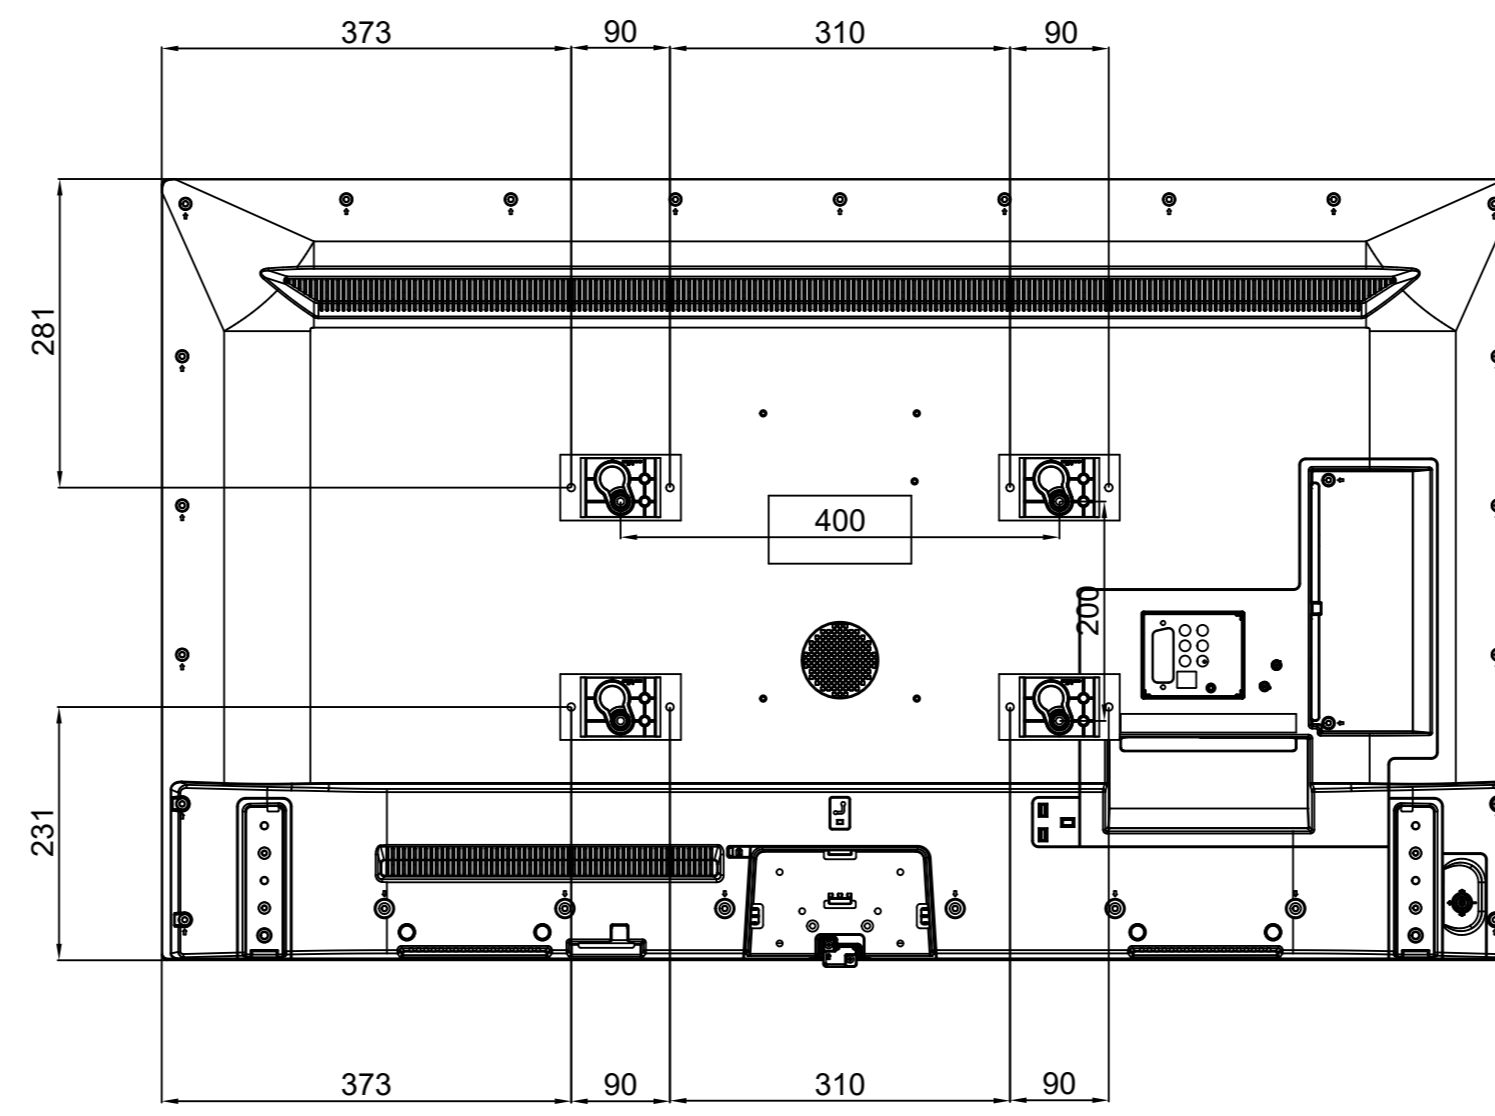

REV.NO.	DATE/TARİH	NOTES/AÇIKLAMALAR
1	29.07.2019	FORMAT DÜZENLENDİ
2		
3		

MODEL	DIMENSIONS (mm)		
	WIDTH	DEPTH	HEIGHT
55405 VS	mm	mm	mm
PRODUCT	1236	56	712
PACKAGING	1369	145	874

1074

ACTIVE CELL DIMENSIONS

604

TOLERANCES	K	NAME:	REV:
0.00/50.00	±0.10	55405 VS HANGER WALL	R01
50.01/100.00	±0.30	CREATED : SAIM BENLİ	DATE: 29.07.2017
100.01/250.00	±0.50	LAST REV. : SAIM BENLİ	SHEET: 1 / 1
250.01/500.00	±0.75	CHECK : Hakan KOYUNCUOĞLU	SCALE : 1
500.01/1000.00	±1.00	APPRV. : Deniz ÇETİNYÜREK	UNIT mm
1000.01/2500.00	±1.50	VESTEL VESTEL ELECTRONICS / DIJİTAL PRODUCTS OPERATIONS MANİSA/TURKİYE	
ANGLES	±0.5°	TEL:+90.236.2130660 FAX:+90.236.2130512	