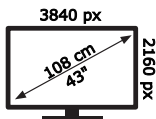

ENERG

VESTEL

PN43D-4H

127 kWh/1000h

ABCDEF **G**

127 kWh/1000h

50647325