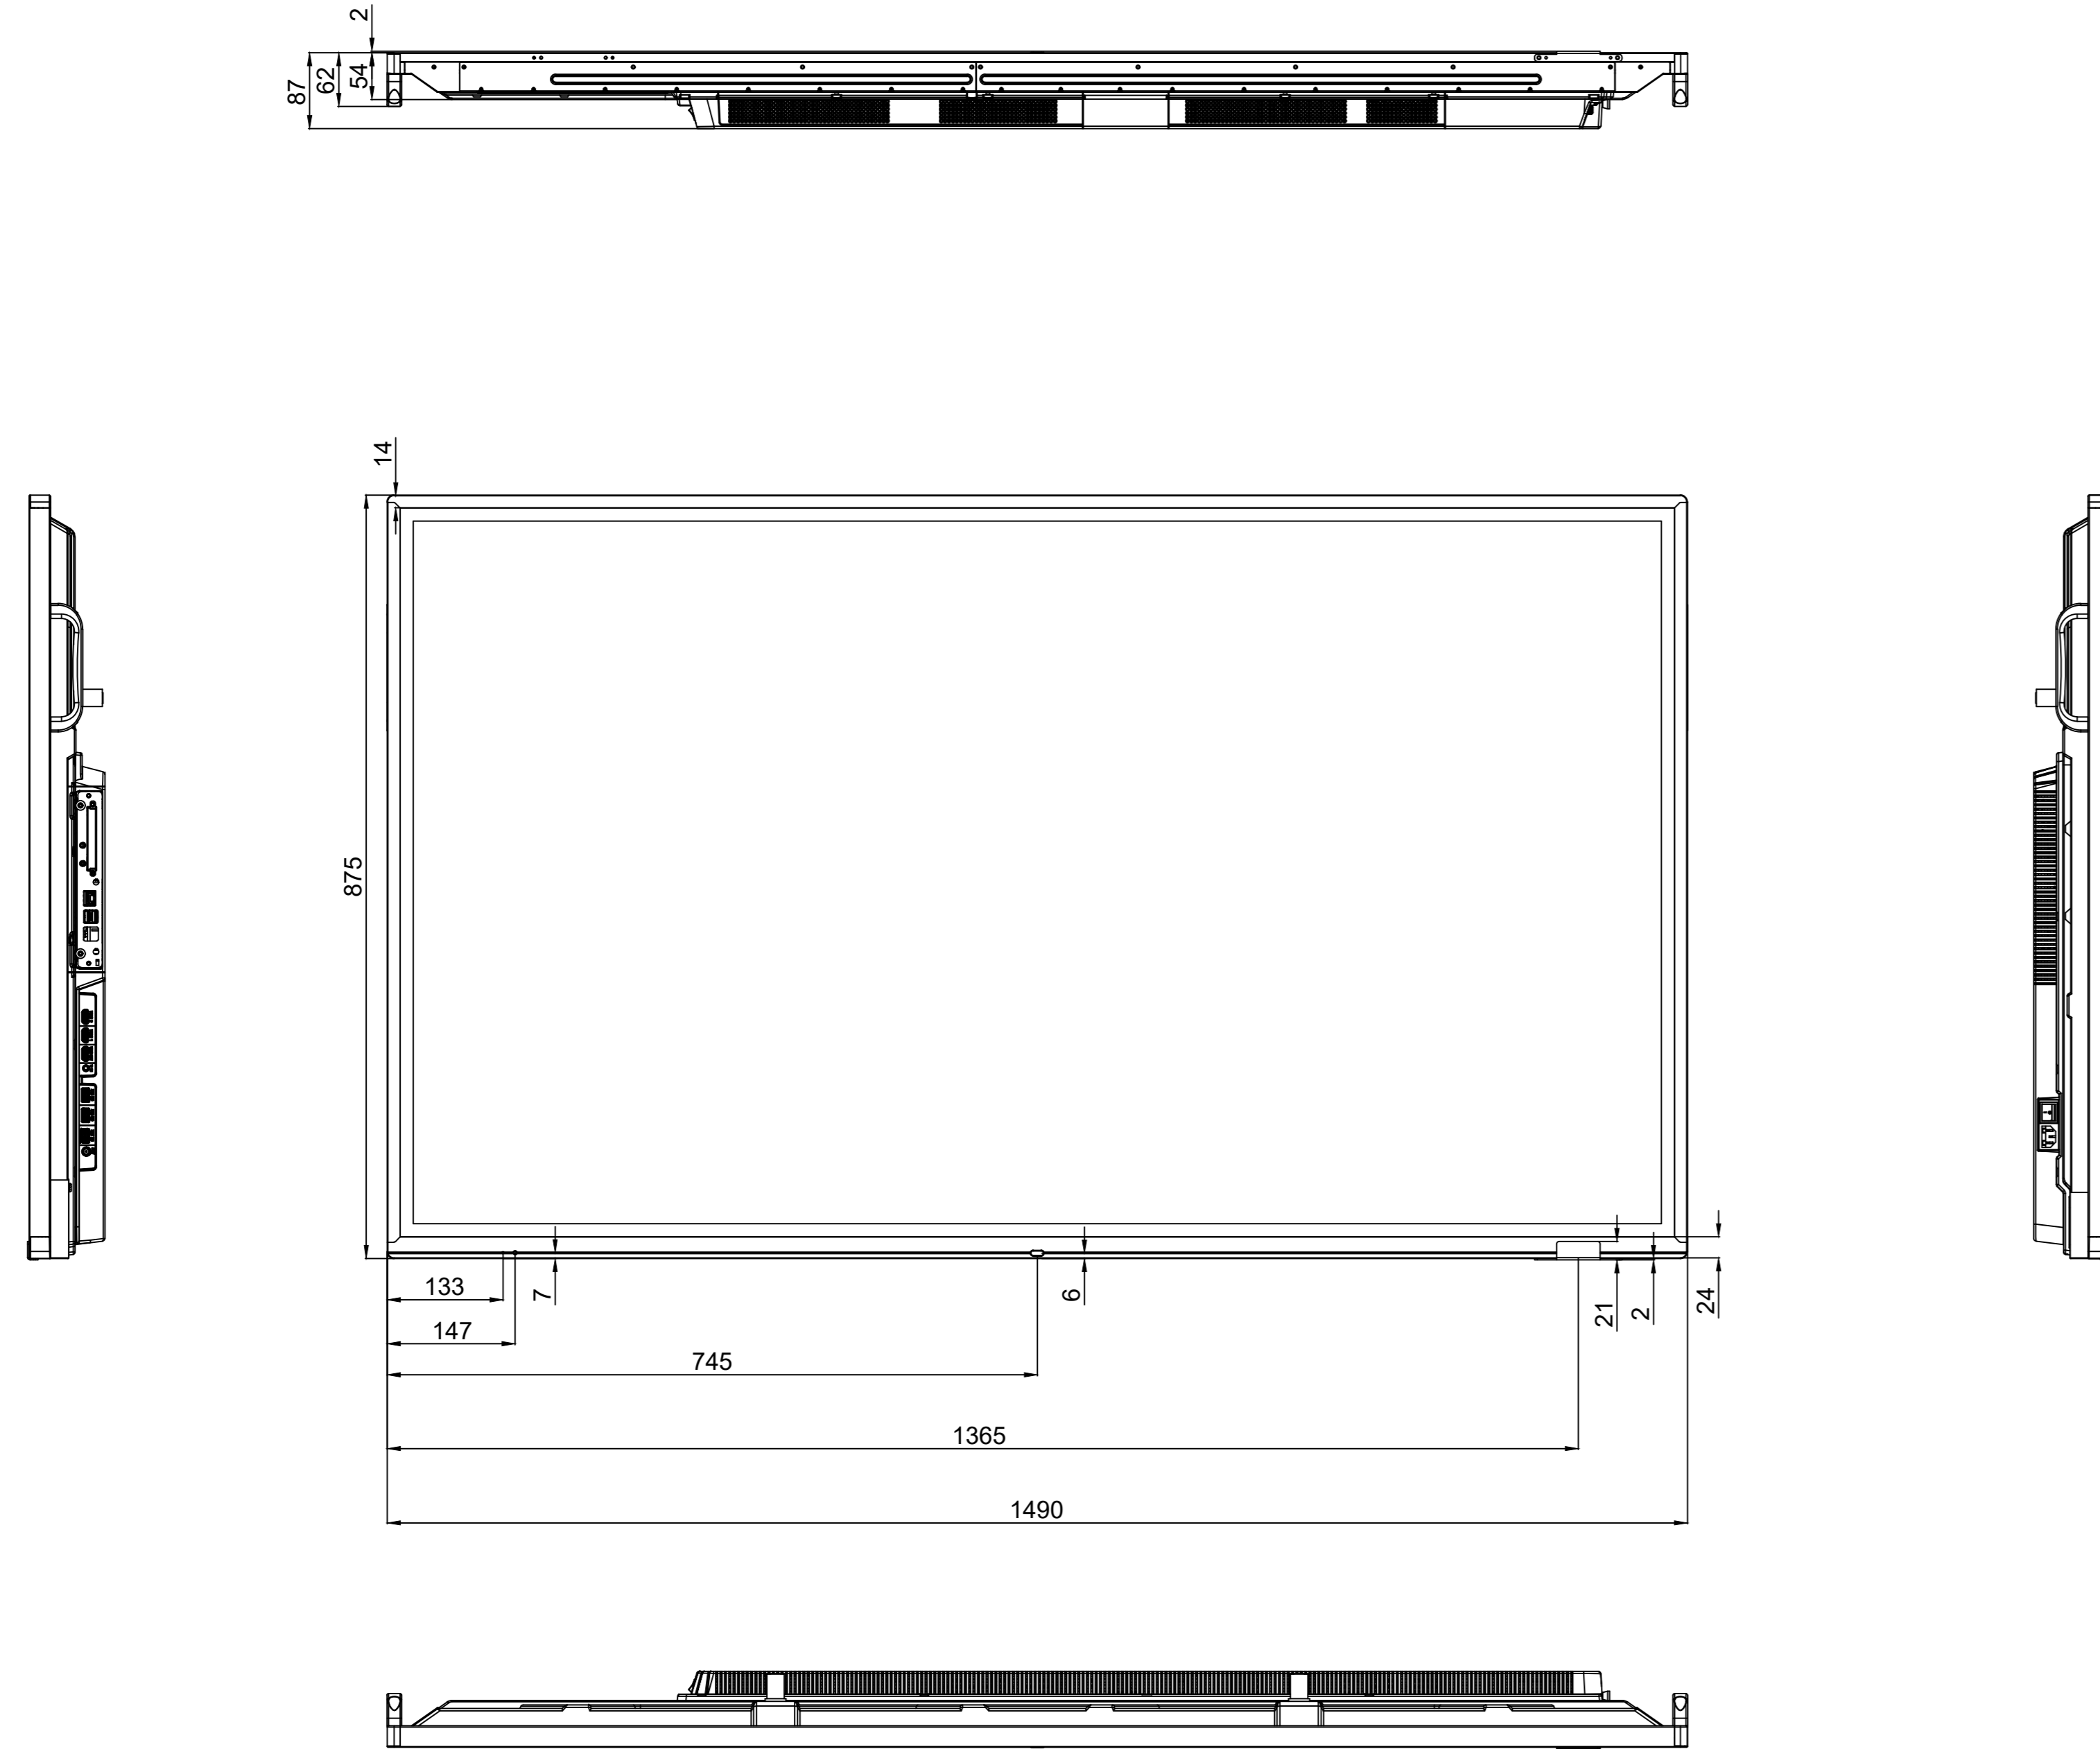

REV.NO.	DATE/TARİH	NOTES/AÇIKLAMALAR
1	19 01 2024	ÇİZİM OLUSTURULDU
2		
3		
4		
5		

MODEL	DIMENSIONS (mm)		
	WIDTH mm	DEPTH mm	HEIGHT mm
65696 IFPD	1490	87	875
PRODUCT	1490	87	875
PACKAGING	1650	190	1000

TOLERANCES	K	NAME:	REV:
0.00/50.00	±0.10	65696 IFPD WD/FRONT IO	R01
50.01/100.00	±0.30	CREATED : CAN SAHIN	DATE: 19 01 2024
100.01/250.00	±0.50	LAST REV. : CAN SAHIN	SHEET: 1 / 1
250.01/500.00	±0.75	CHECK : HAKAN KÖYÜNCÜOĞLU	SCALE : 1
500.01/1000.00	±1.00	APPRV. : NEVZAT KALKAN	
1000.01/2500.00	±1.50		
ANGLES	±0.5°		