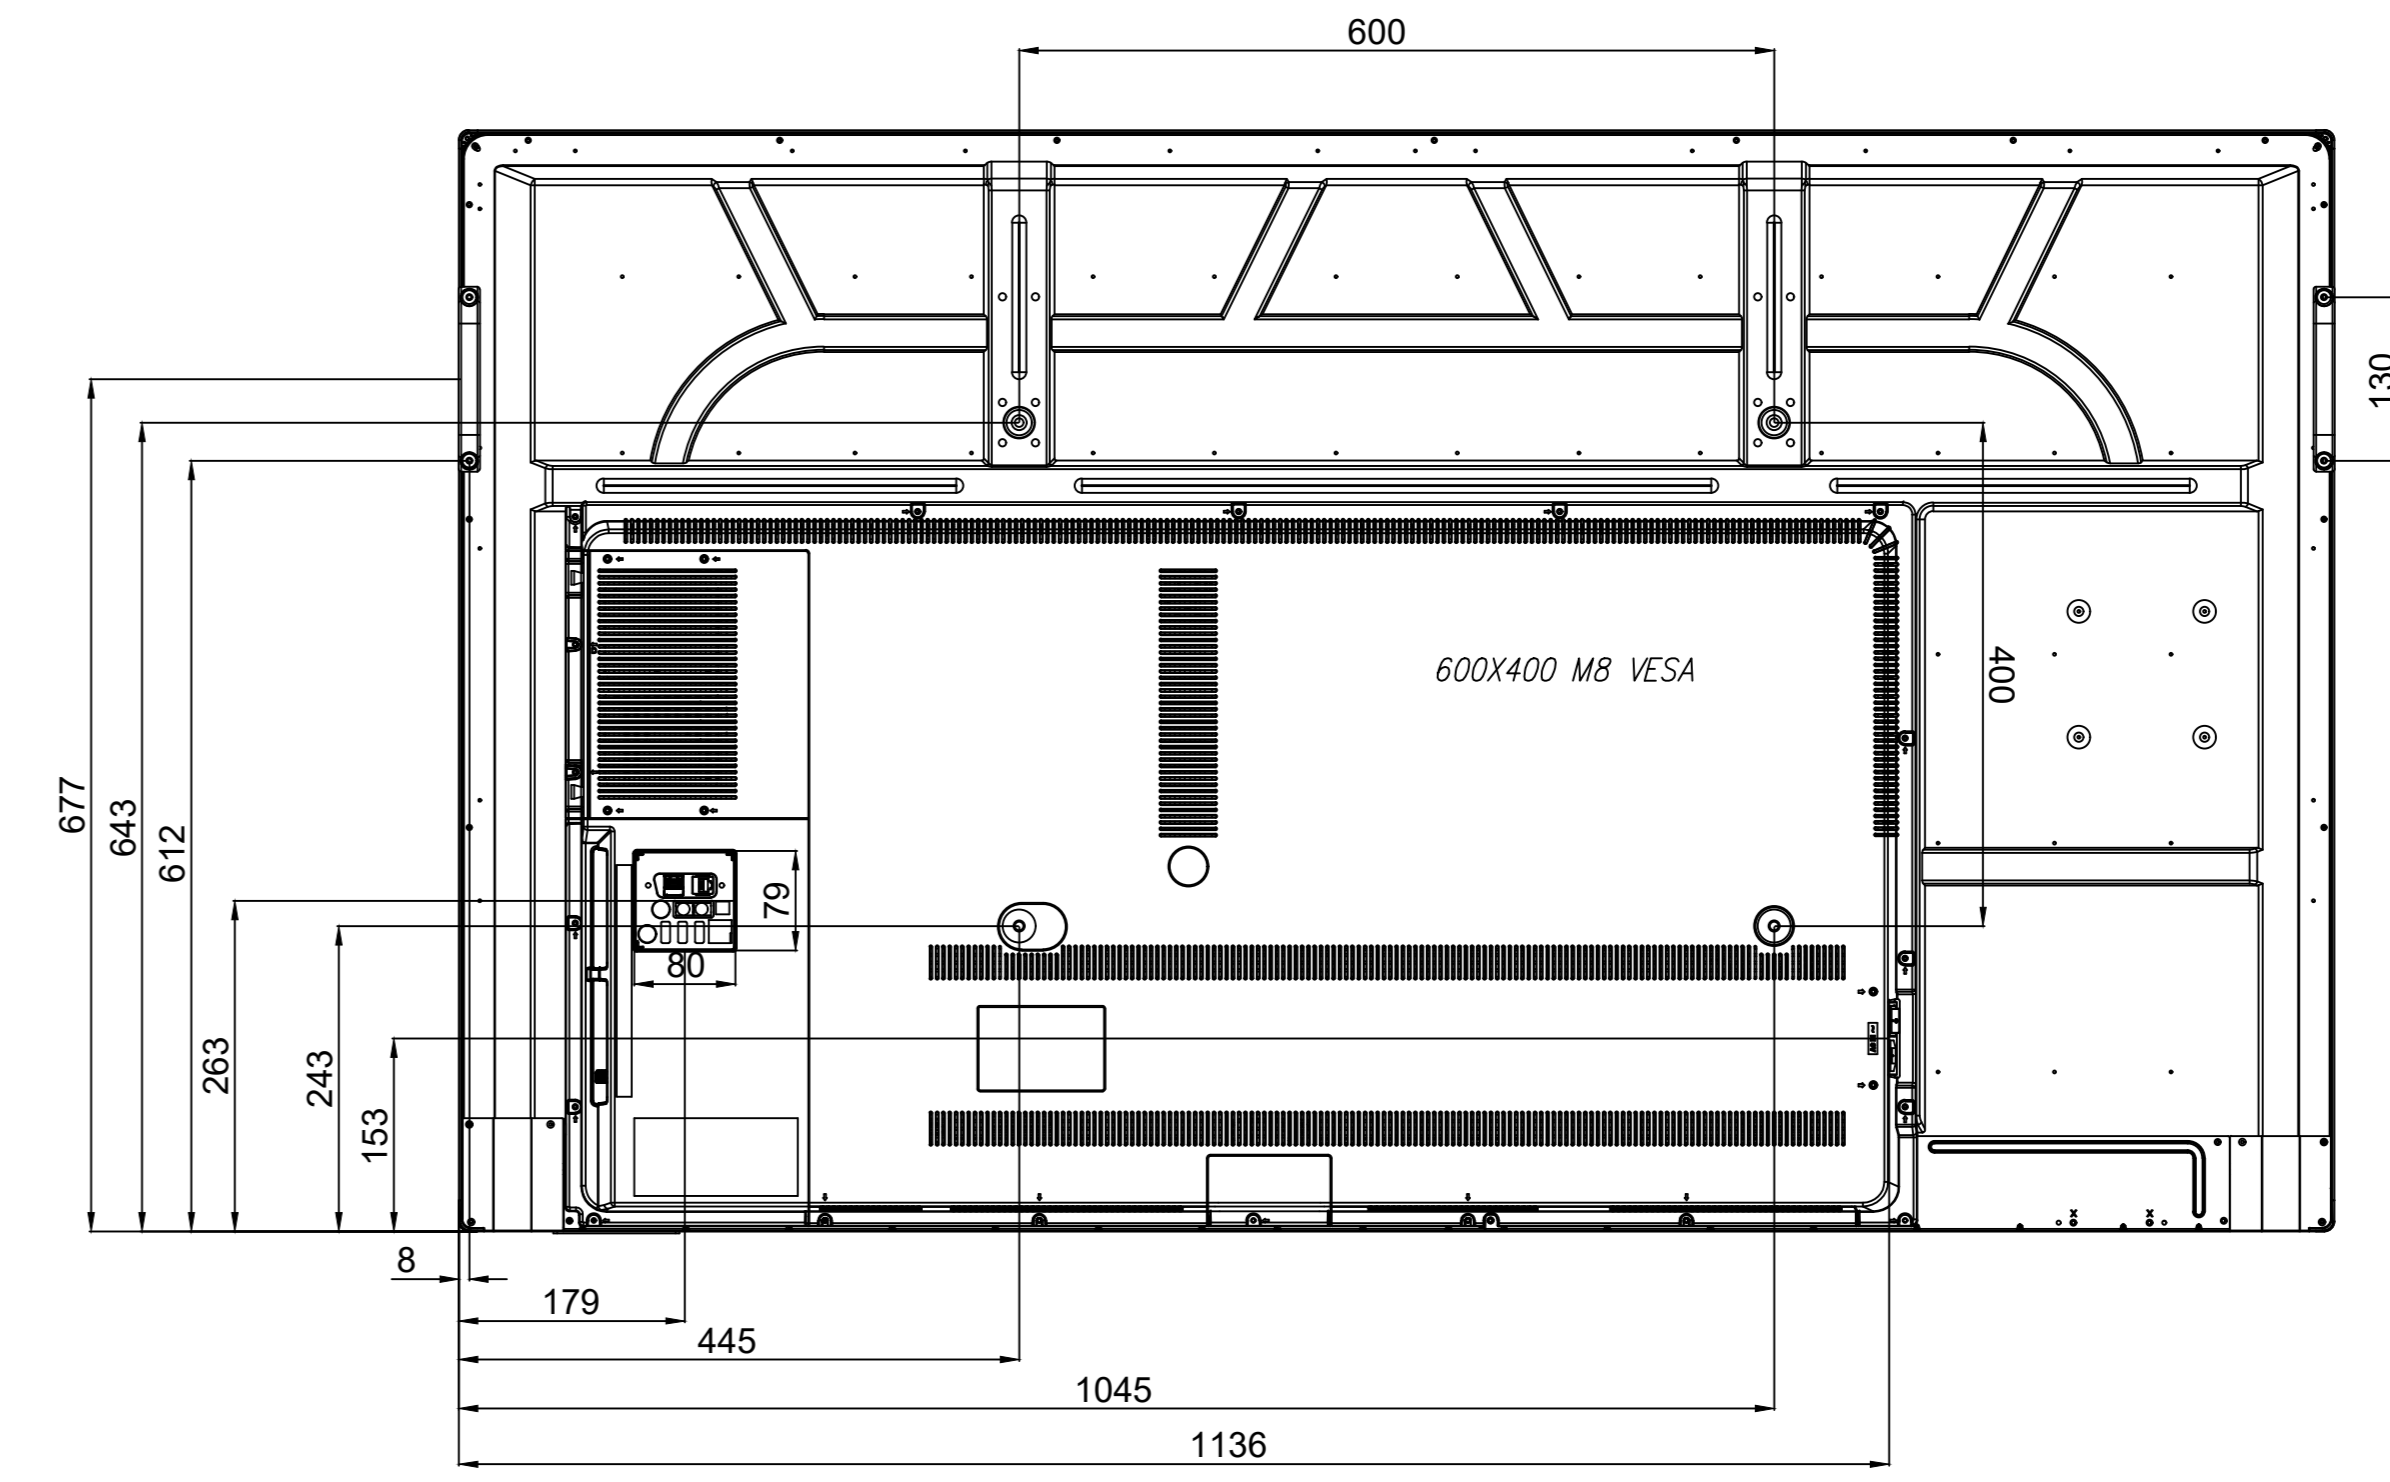

REV.NO.	DATE/TARİH	NOTES/AÇIKLAMALAR
1	19 01 2024	ÇİZİM OLUSTURULDU
2		
3		
4		
5		

MODEL	DIMENSIONS (mm)		
	WIDTH mm	DEPTH mm	HEIGHT mm
65696 IFPD	1490	87	875
PRODUCT	1490	87	875
PACKAGING	1650	190	1000

TOLERANCES	K	NAME:	REV:
0.00/50.00	±0.10	65696 IFPD WD/FRONT IO	R01
50.01/100.00	±0.30	CREATED : CAN SAHIN	DATE: 19 01 2024
100.01/250.00	±0.50	LAST REV. : CAN SAHIN	SHEET: 1 / 1
250.01/500.00	±0.75	CHECK : HAKAN KÖYÜNCÜOĞLU	SCALE : 1
500.01/1000.00	±1.00	APPRV. : NEVZAT KALKAN	
1000.01/2500.00	±1.50		
ANGLES	±0.5°		