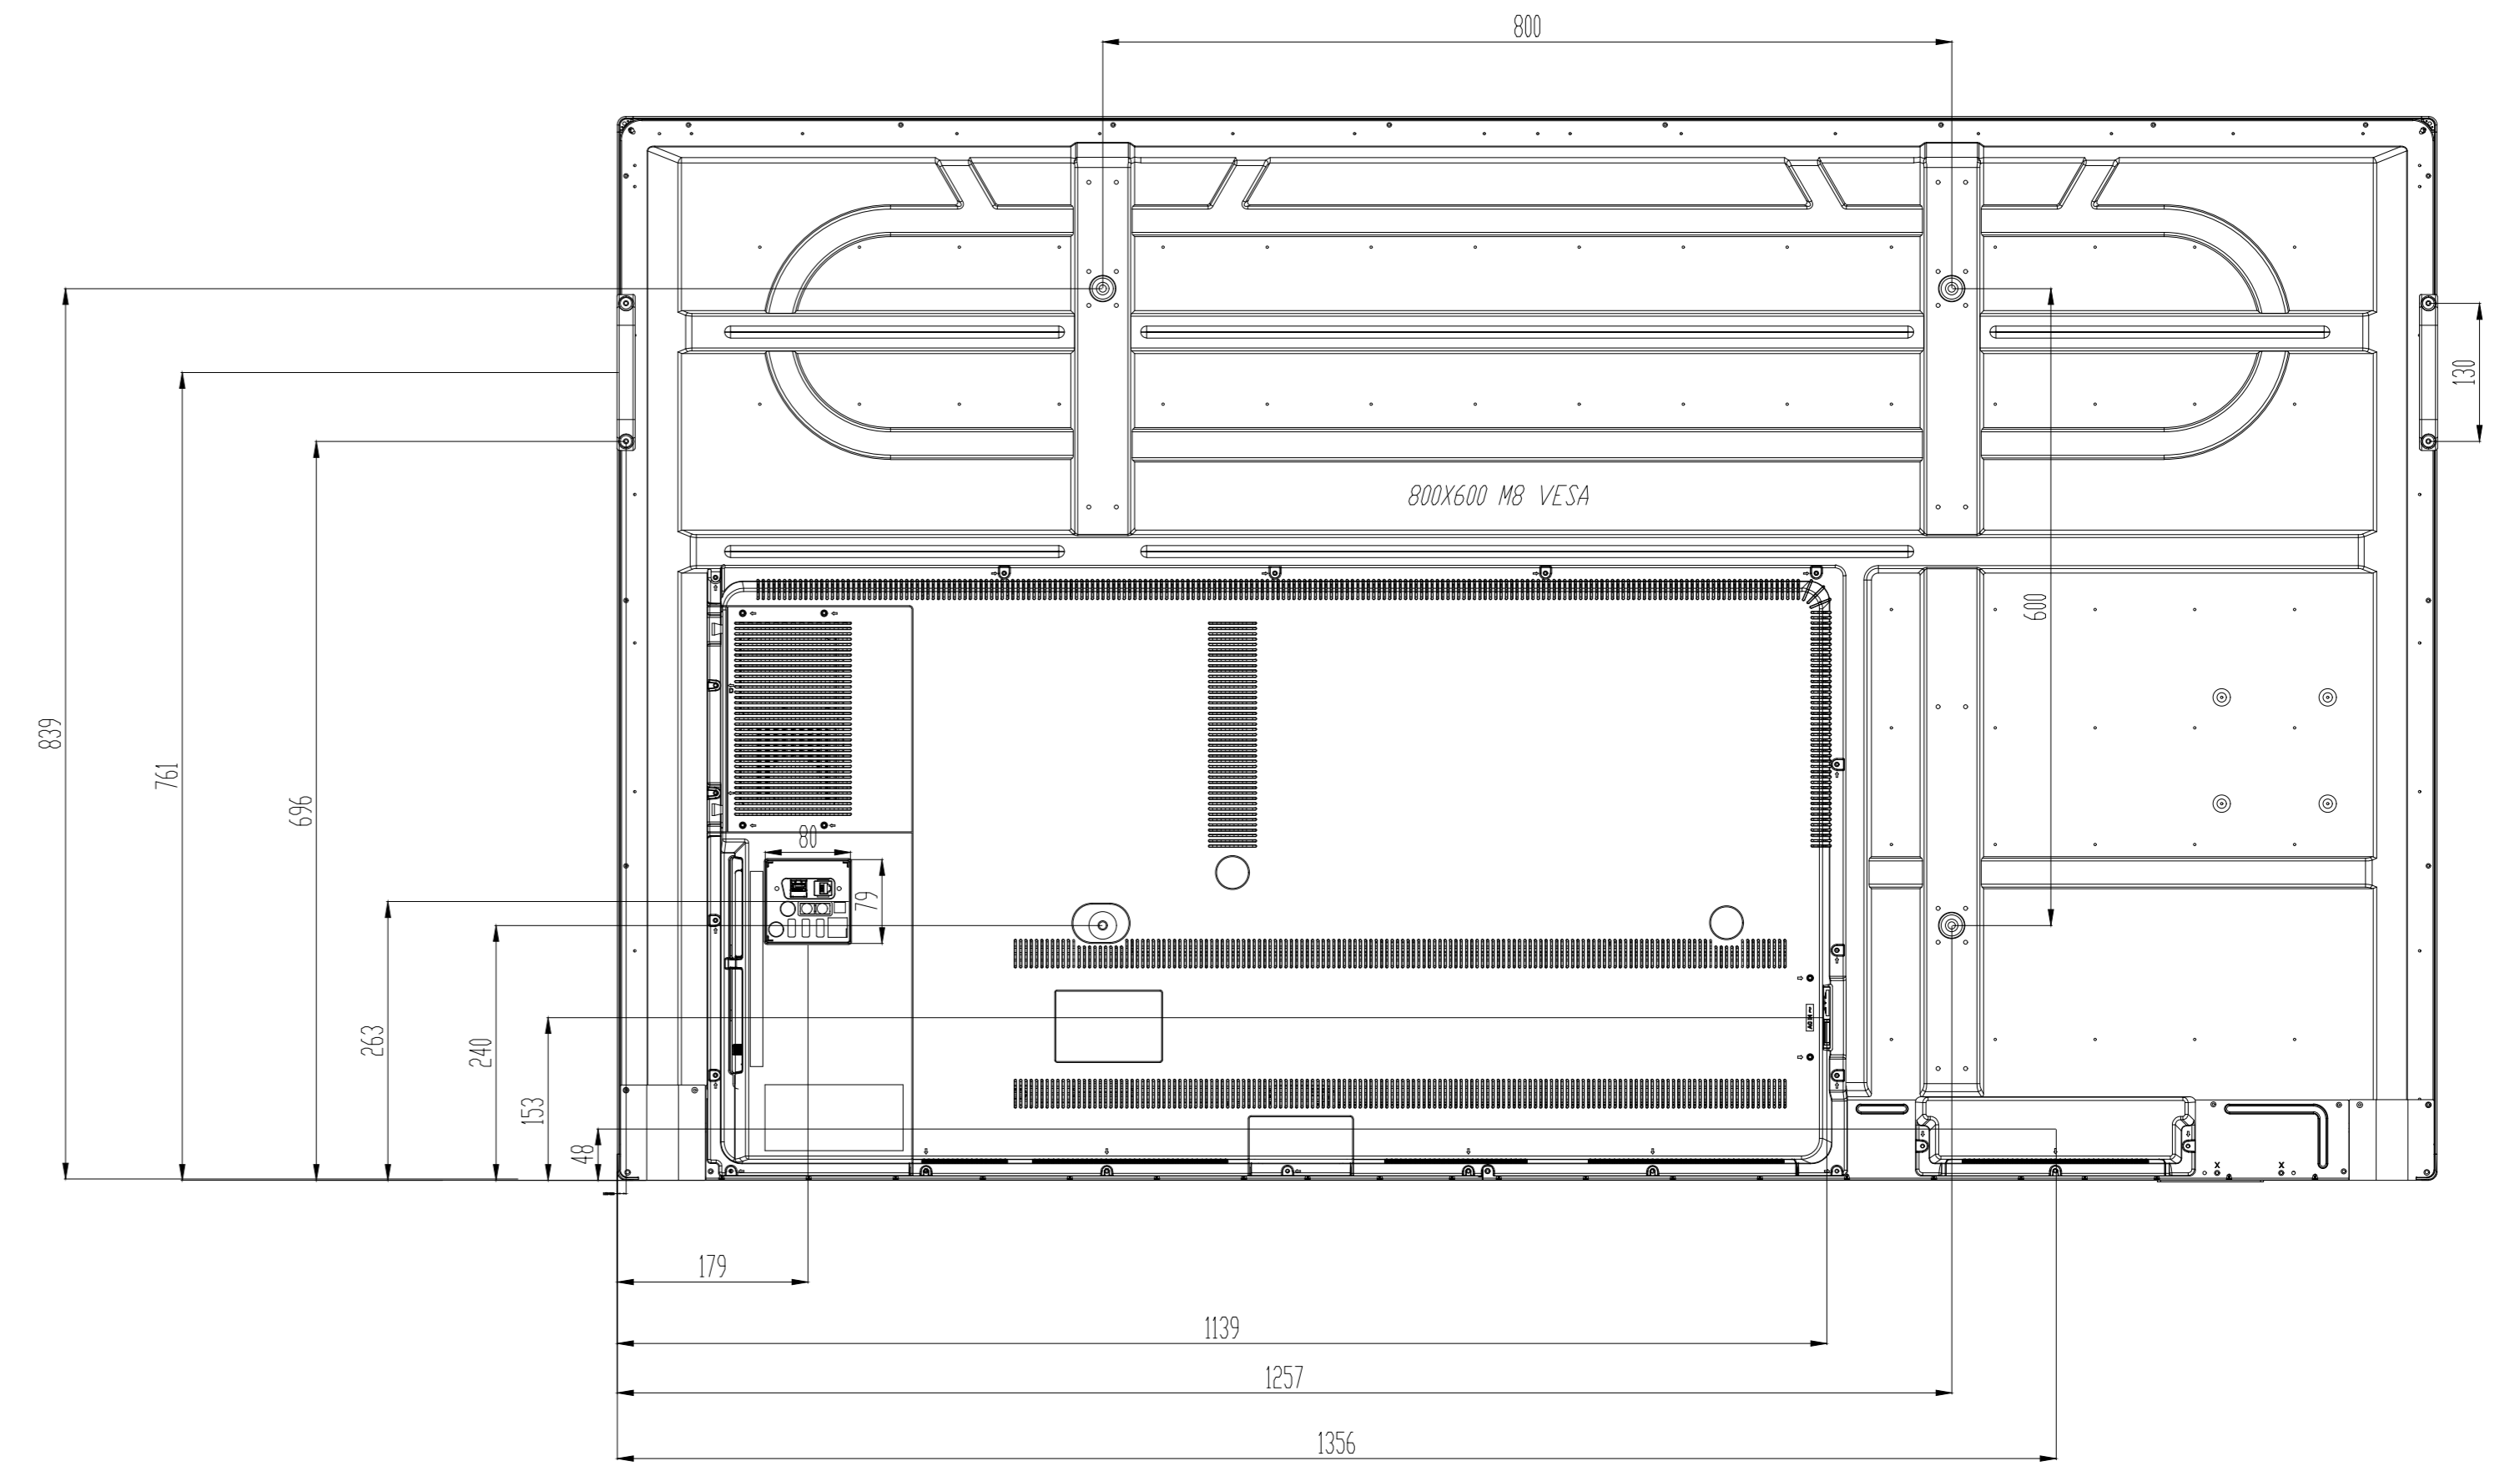

REV.NO	DATE/TARİH	NOTES/AÇIKLAMALAR
1	07 03 2023	ÇİZİM DİJİTALİZEDİR
2		
3		
4		
5		

MODEL
75696 IFPD

DIMENSIONS (mm)

WIDTH	DEPTH	HEIGHT
mm	mm	mm
1714	87	1002
1867	210	1140

PRODUCT

PACKAGING

1714

87

1002

1867

210

1140

ACTIVE AREA

TOLERANCES	K	NAME:	REV:
0.00/50.00	±0.10	75696 IFPD	R01
50.01/100.00	±0.30	CREATED : YAGIZ SAGLAM	DATE: 07 03 2023
100.01/250.00	±0.50	LAST REV. : YAGIZ SAGLAM	SHEET: 1 / 1
250.01/500.00	±0.75	CHECK : HAKAN KOYUNCUOGLU	SCALE : 1
500.01/1000.00	±1.00	APPRV. : DENIZ ÇETINYUREK	UNIT mm
1000.01/2500.00	±1.50		
ANGLES	±0.5°		