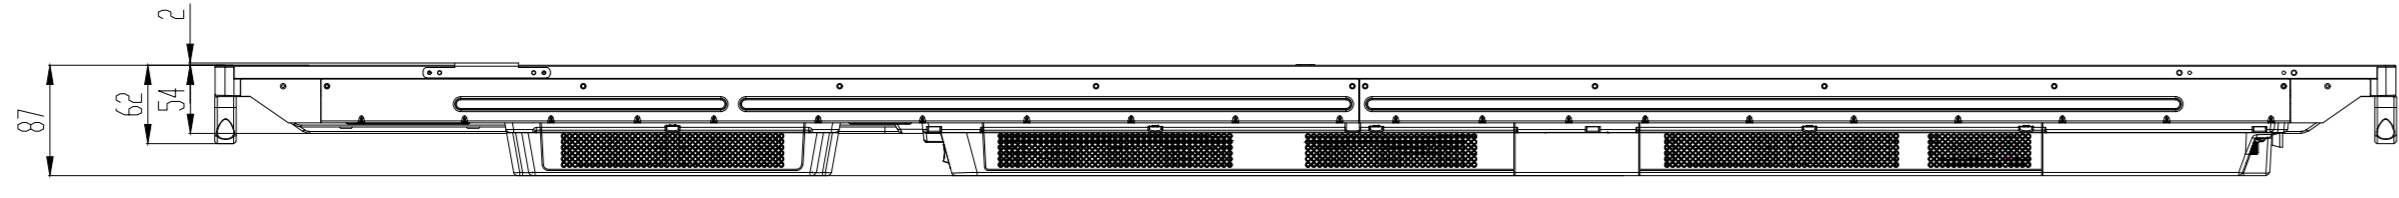

REV.NO	DATE/TARİH	NOTES/AÇIKLAMALAR
1	07 03 2023	ÇİZİM DİJİTALİZEDİR
2		
3		
4		
5		

MODEL
75696 IFPD

DIMENSIONS (mm)

WIDTH	DEPTH	HEIGHT
mm	mm	mm
1714	87	1002
1867	210	1140

PRODUCT

PACKAGING

1714

87

1002

1867

210

1140

ACTIVE AREA

TOLERANCES	K	NAME:	REV:
0.00/50.00	±0.10	75696 IFPD	R01
50.01/100.00	±0.30	CREATED : YAGIZ SAGLAM	DATE: 07 03 2023
100.01/250.00	±0.50	LAST REV. : YAGIZ SAGLAM	SHEET: 1 / 1
250.01/500.00	±0.75	CHECK : HAKAN KOYUNCUOGLU	SCALE : 1
500.01/1000.00	±1.00	APPRV. : DENIZ ÇETINYUREK	UNIT mm
1000.01/2500.00	±1.50		
ANGLES	±0.5°		