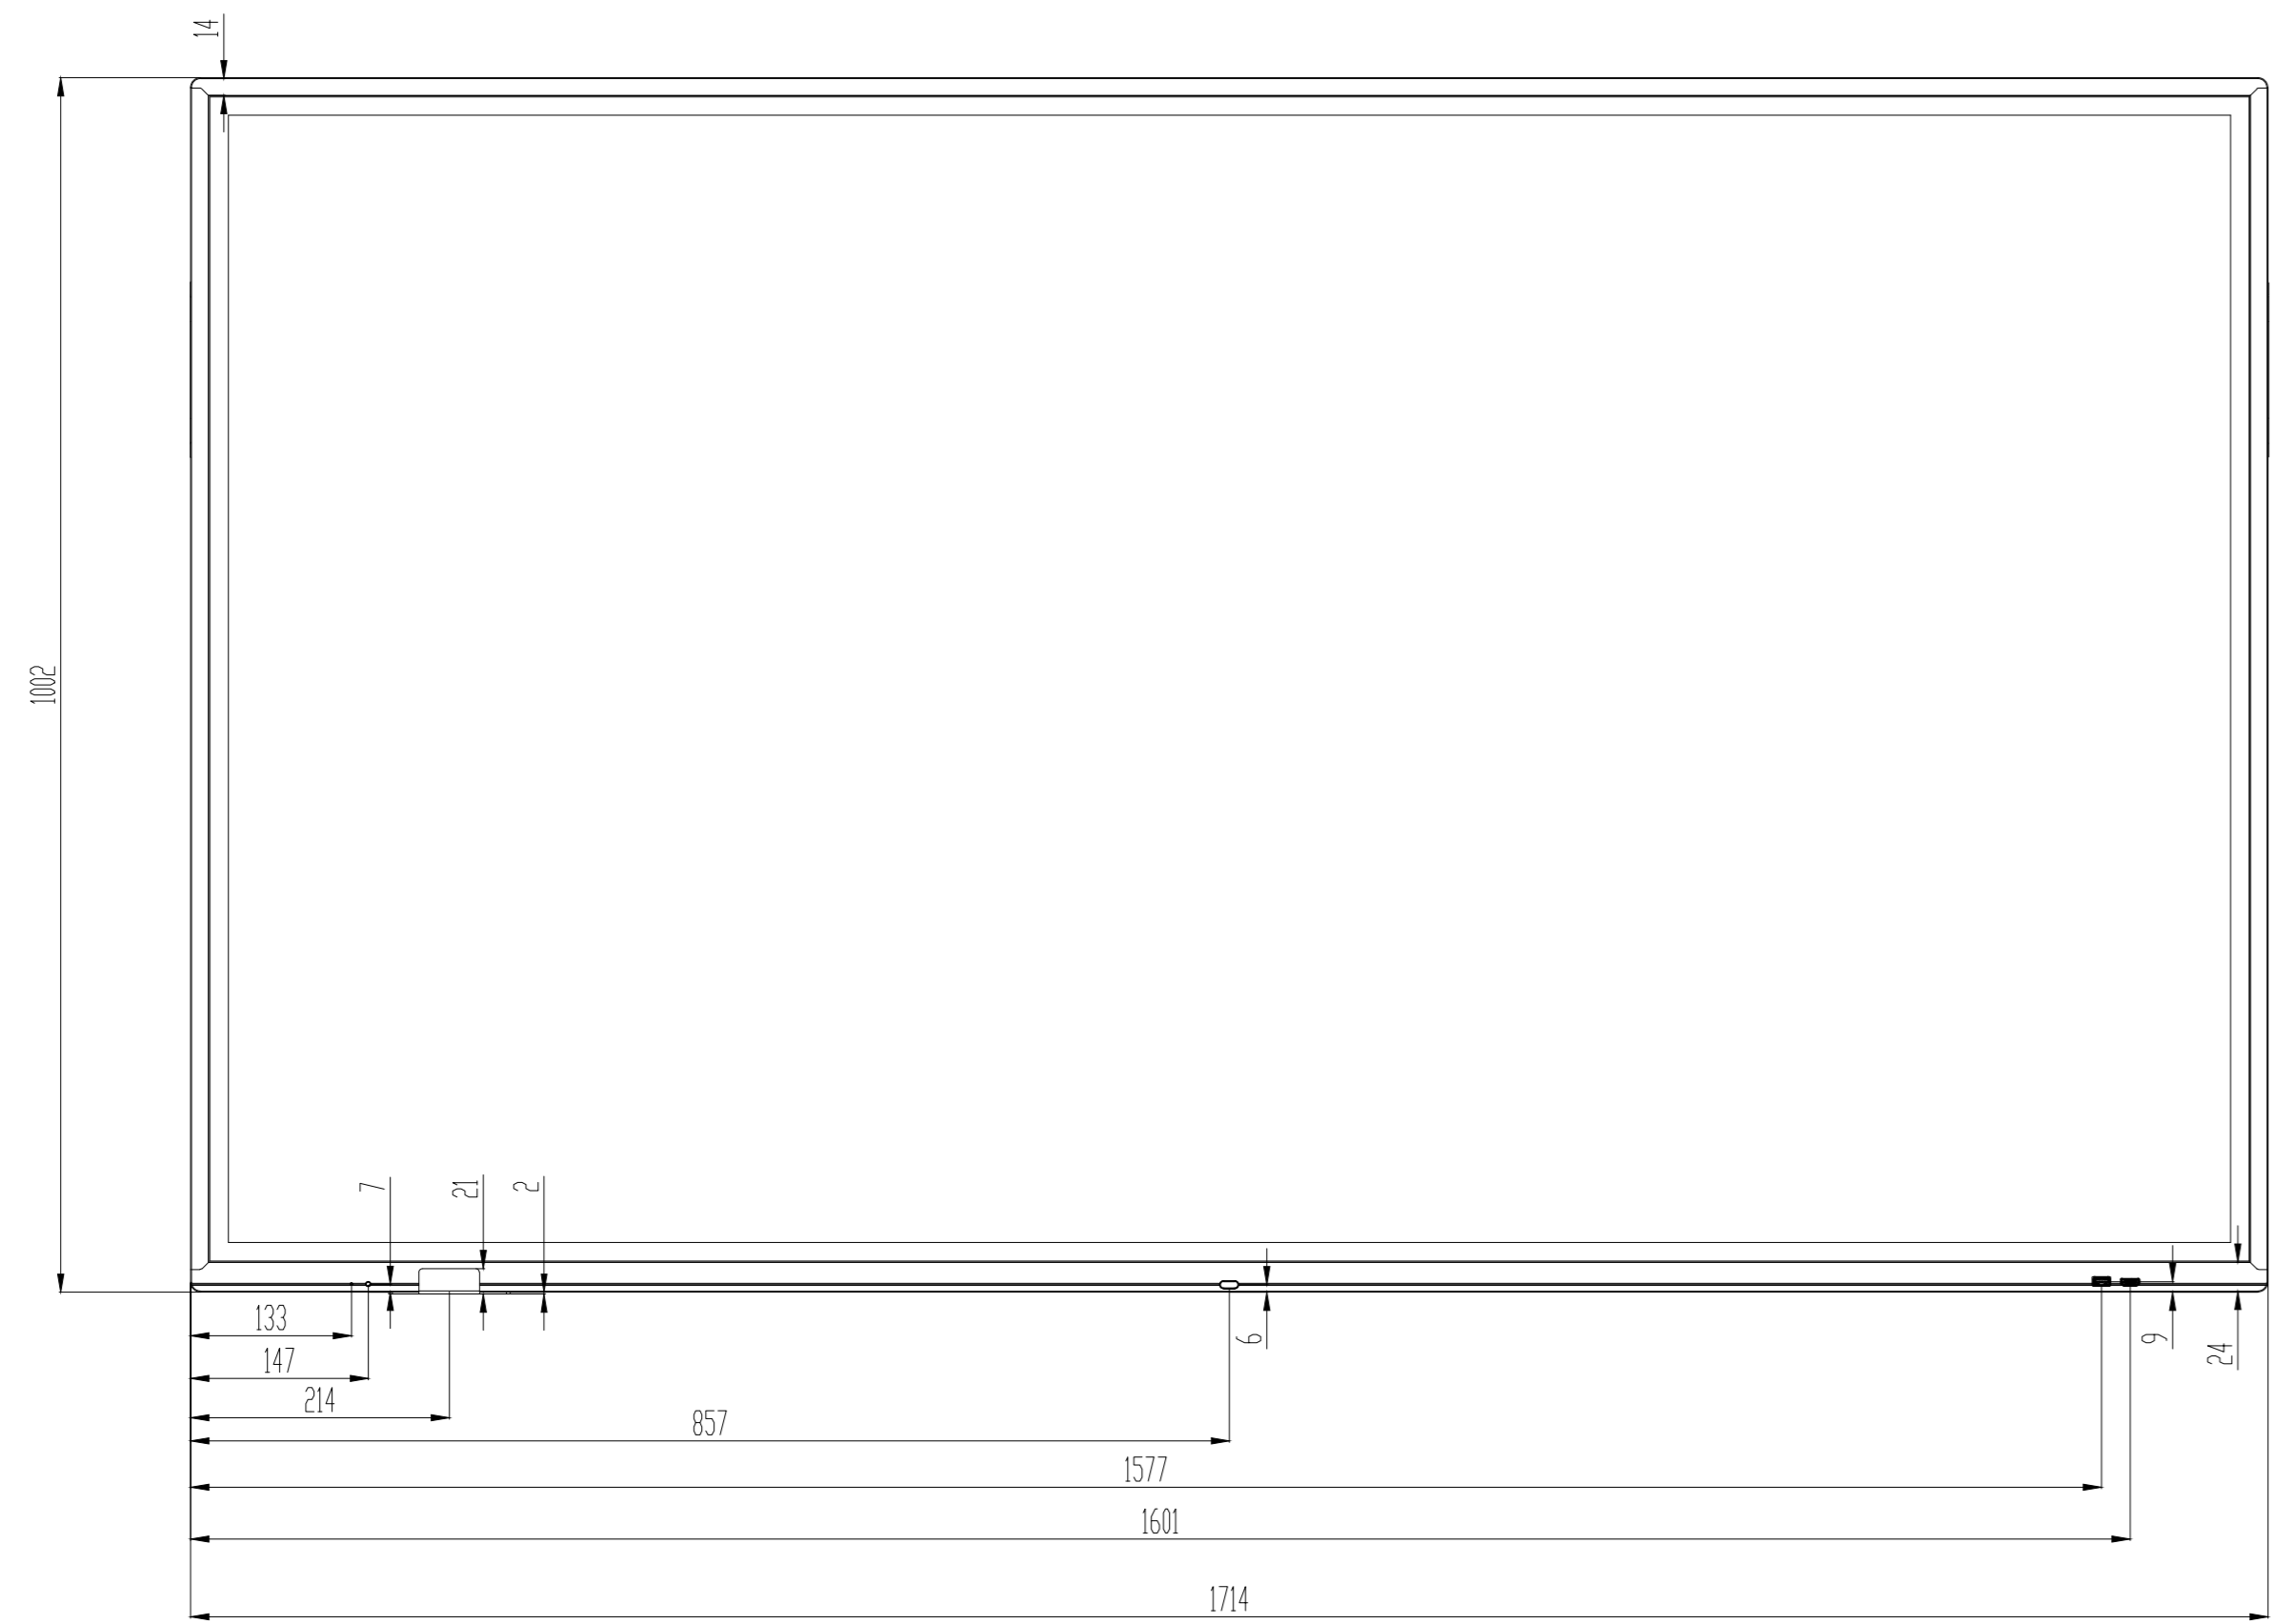

REV.NO	DATE/TARİH	NOTES/AÇIKLAMALAR
1	07 03 2023	ÇİZİM DİJİTALİZEDİR
2		
3		
4		
5		

MODEL
75696 IFPD

DIMENSIONS (mm)

WIDTH	DEPTH	HEIGHT
mm	mm	mm
1714	87	1002
1867	210	1140

PRODUCT

PACKAGING

1714

87

1002

1867

210

1140

ACTIVE AREA

TOLERANCES	K	NAME:	REV:
0.00/50.00	±0.10	75696 IFPD	R01
50.01/100.00	±0.30	CREATED : YAGIZ SAGLAM	DATE: 07 03 2023
100.01/250.00	±0.50	LAST REV. : YAGIZ SAGLAM	SHEET: 1 / 1
250.01/500.00	±0.75	CHECK : HAKAN KOYUNCUOGLU	SCALE : 1
500.01/1000.00	±1.00	APPRV. : DENIZ ÇETINYUREK	UNIT mm
1000.01/2500.00	±1.50		
ANGLES	±0.5°		