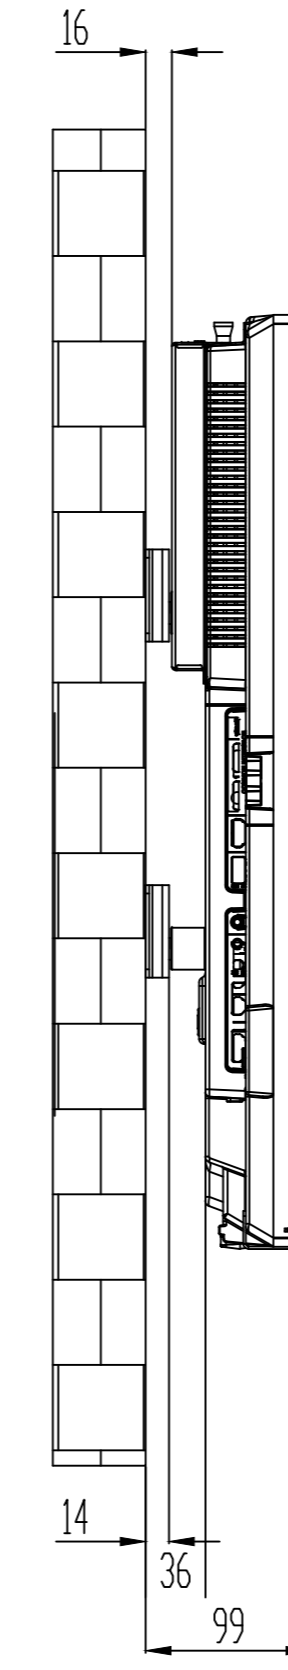

REV.NO.	DATE/TARİH	NOTES/AÇIKLAMALAR
1	05.05.2022	ÇİZİM EKLENDİ
2		
3		
4		
5		

WITHOUT OPS / SDM

WITHOUT OPS / SDM (OPS / SDM READY)

WITH OPS / SDM

MODEL
43695 VS

DIMENSIONS (mm)

WIDTH mm	DEPTH mm	HEIGHT mm
-------------	-------------	--------------

ACTIVE CELL DIMENSIONS

TOLERANCES	K	NAME:	REV:
0.00/50.00	±0.10	43695 DS WALL HANGER	R01
50.01/100.00	±0.30	CREATED : ISIK ELCIN ONGUN	DATE:05.05.2022
100.01/250.00	±0.50	LAST REV. : ISIK ELCIN ONGUN	SHEET: 1 / 1
250.01/500.00	±0.75	CHECK : HAKAN KOYUNCUOGLU	SCALE : 1
500.01/1000.00	±1.00	APPRV. : DENİZ ÇETİNYÜREK	UNIT mm
1000.01/2500.00	±1.50		VESTEL ELECTRONICS / DIGITAL PRODUCTS OPERATIONS MANISA/TURKIYE TEL:+90.236.2130660 FAX:+90.236.2130512
ANGLES	±0.5°		