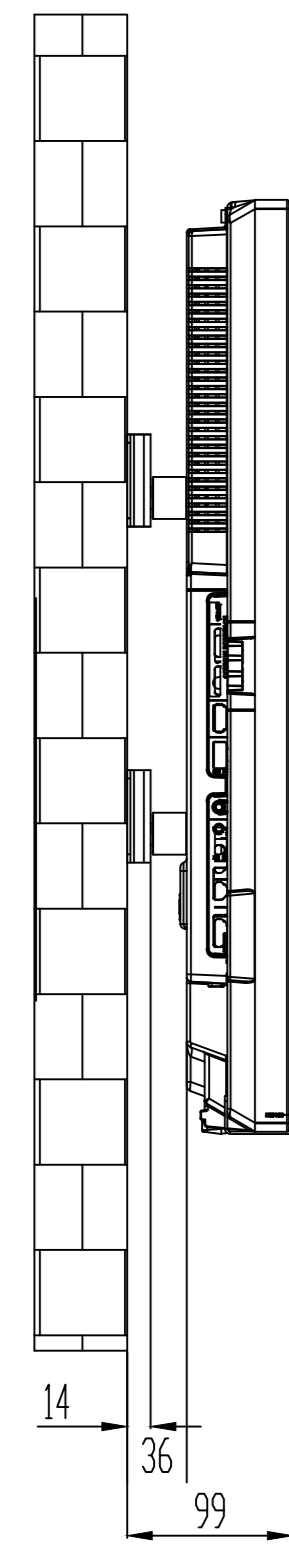

REV.NO.	DATE/TARİH	NOTES/AÇIKLAMALAR
1	05.05.2022	ÇİZİM EKLENDİ
2		
3		
4		
5		

WITHOUT OPS / SDM

WITHOUT OPS / SDM (OPS / SDM READY)

WITH OPS / SDM

MODEL
43695 VS

DIMENSIONS (mm)

WIDTH mm	DEPTH mm	HEIGHT mm
-------------	-------------	--------------

ACTIVE CELL DIMENSIONS

TOLERANCES	K	NAME:	REV:
0.00/50.00	±0.10	43695 DS WALL HANGER	R01
50.01/100.00	±0.30	CREATED : ISIK ELCIN ONGUN	DATE:05.05.2022
100.01/250.00	±0.50	LAST REV. : ISIK ELCIN ONGUN	SHEET: 1 / 1
250.01/500.00	±0.75	CHECK : HAKAN KOYUNCUOGLU	SCALE : 1
500.01/1000.00	±1.00	APPRV. : DENİZ ÇETİNYÜREK	UNIT mm
1000.01/2500.00	±1.50		VESTEL ELECTRONICS / DIGITAL PRODUCTS OPERATIONS MANISA/TURKIYE TEL:+90.236.2130660 FAX:+90.236.2130512
ANGLES	±0.5°		