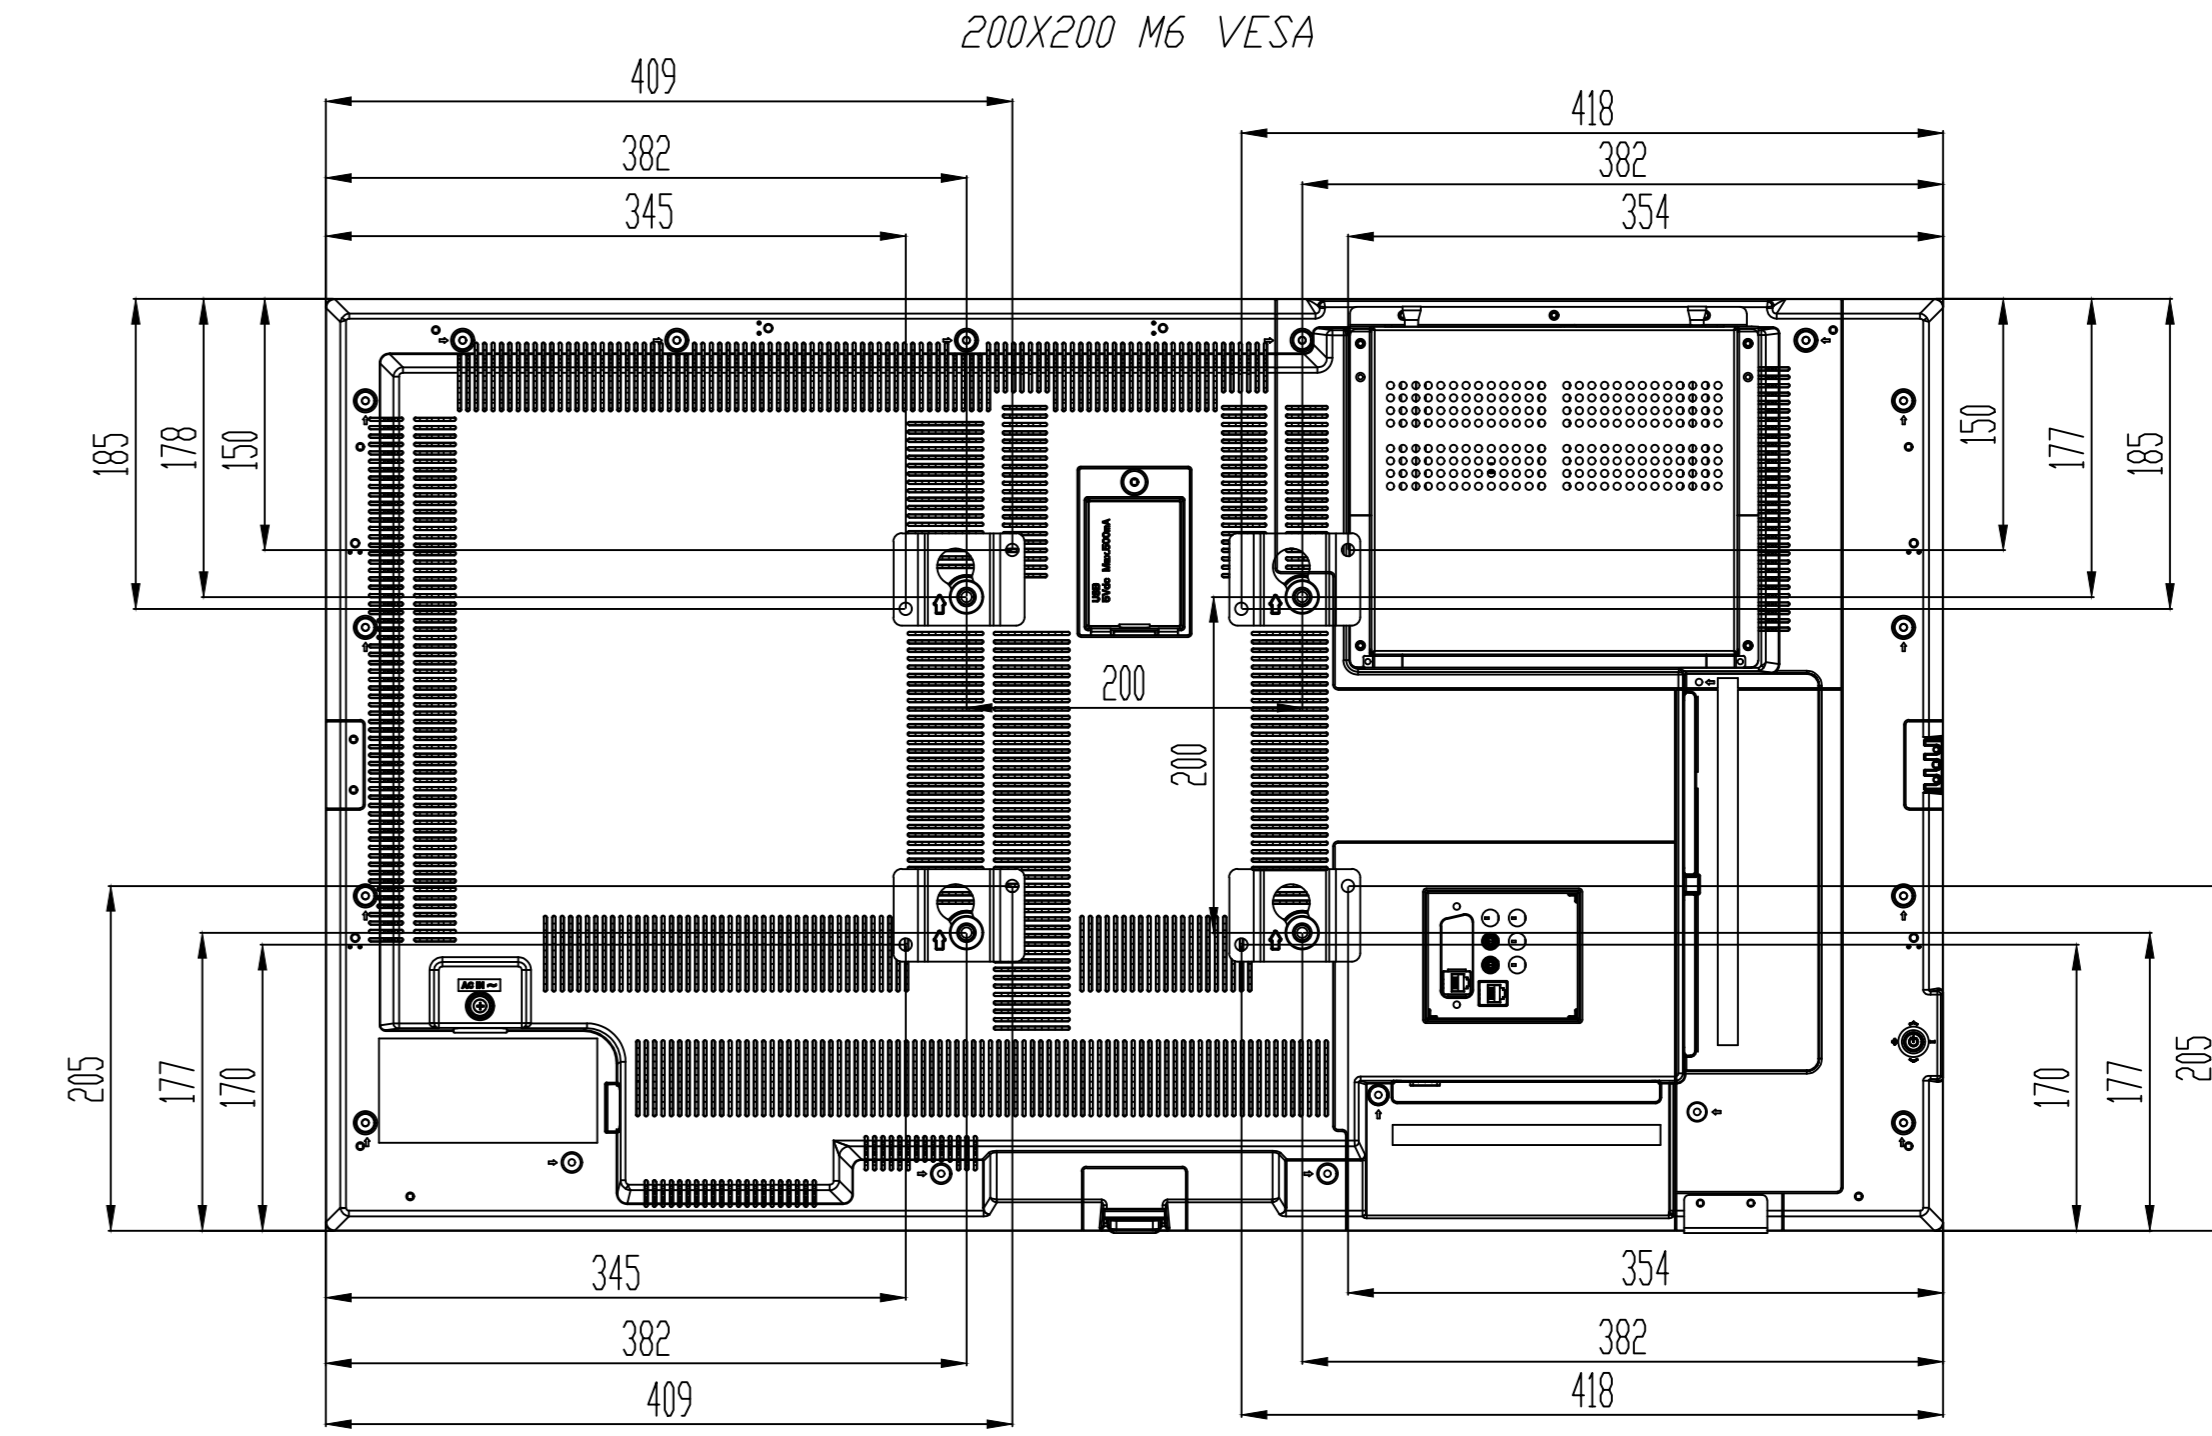

REV.NO.	DATE/TARİH	NOTES/AÇIKLAMALAR
1	05.05.2022	ÇİZİM EKLENDİ
2		
3		
4		
5		

WITHOUT OPS / SDM

WITHOUT OPS / SDM (OPS / SDM READY)

WITH OPS / SDM

MODEL
43695 VS

DIMENSIONS (mm)

WIDTH mm	DEPTH mm	HEIGHT mm
-------------	-------------	--------------

ACTIVE CELL DIMENSIONS

TOLERANCES	K	NAME:	REV:
0.00/50.00	±0.10	43695 DS WALL HANGER	R01
50.01/100.00	±0.30	CREATED : ISIK ELCIN ONGUN	DATE:05.05.2022
100.01/250.00	±0.50	LAST REV. : ISIK ELCIN ONGUN	SHEET: 1 / 1
250.01/500.00	±0.75	CHECK : HAKAN KOYUNCUOGLU	SCALE : 1
500.01/1000.00	±1.00	APPRV. : DENİZ ÇETİNYÜREK	UNIT mm
1000.01/2500.00	±1.50		VESTEL ELECTRONICS / DIGITAL PRODUCTS OPERATIONS MANISA/TURKIYE TEL:+90.236.2130660 FAX:+90.236.2130512
ANGLES	±0.5°		