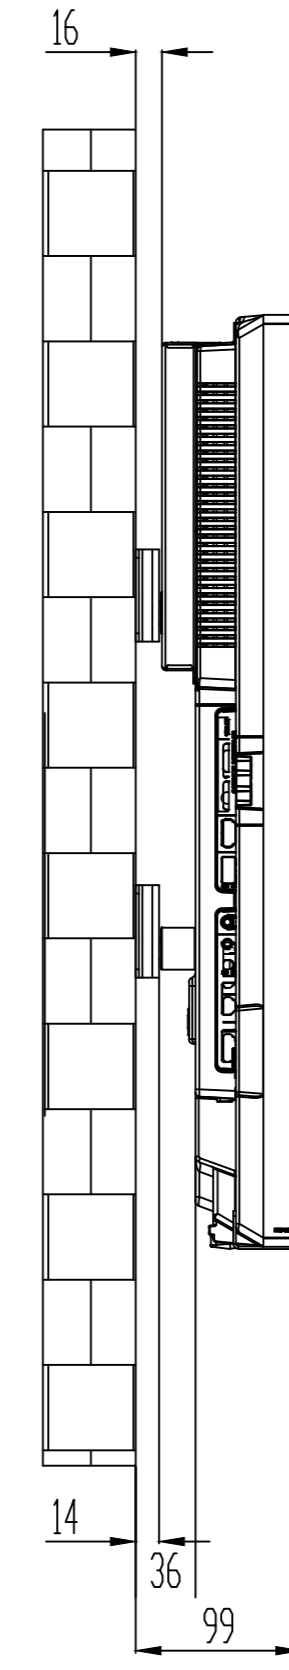

REV.NO.	DATE/TARİH	NOTES/AÇIKLAMALAR
1	05.05.2022	ÇİZİM EKLENDİ
2		
3		
4		
5		

WITHOUT OPS / SDM

WITHOUT OPS / SDM (OPS / SDM READY)

WITH OPS / SDM

MODEL
43695 VS

DIMENSIONS (mm)

WIDTH mm	DEPTH mm	HEIGHT mm
-------------	-------------	--------------

ACTIVE CELL DIMENSIONS

TOLERANCES	K	NAME:	REV:
0.00/50.00	±0.10	43695 DS WALL HANGER	R01
50.01/100.00	±0.30	CREATED : ISIK ELCIN ONGUN	DATE:05.05.2022
100.01/250.00	±0.50	LAST REV. : ISIK ELCIN ONGUN	SHEET: 1 / 1
250.01/500.00	±0.75	CHECK : HAKAN KOYUNCUOGLU	SCALE : 1
500.01/1000.00	±1.00	APPRV. : DENİZ ÇETİNYÜREK	UNIT mm
1000.01/2500.00	±1.50		VESTEL ELECTRONICS / DIGITAL PRODUCTS OPERATIONS MANISA/TURKIYE TEL:+90.236.2130660 FAX:+90.236.2130512
ANGLES	±0.5°		