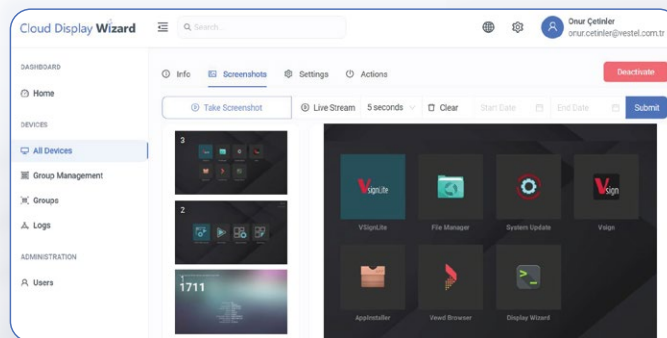

Monitor

On the dashboard, you have access to the total count of displays, groups, and logs. Each display's status, whether active or inactive, and its connection status, online or offline, can be tracked through the device menu.

Additionally, you can monitor the display screen by capturing a screenshot. Utilizing the 'Live Stream' feature, you can view sequential screenshots taken at 10-second intervals.