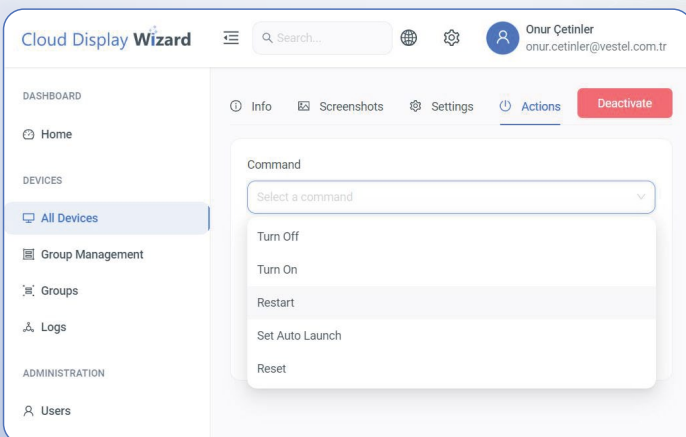

Settings Management

Users have the capability to modify display-related various settings. Features of brightness adjustment and weekly power on/off scheduling empower you to optimize energy consumption based on usage scenario, room activity, and environmental lighting condition. Power ON scheduling is also advanced with source select function for starting the display with desired input.

Remote firmware update support allows for seamless enhancements, ensuring devices are equipped with the latest features and improvements without requiring hands-on interaction.

Essential Control for Multiple Users

Cloud Display Wizard enables effortless device control within an internet-connected environment, from a distance, eliminating the need for traveling on-site.

This cost-effective and time-saving advantage can be optimized, especially for managing by collaboration of multiple users added into platform across expansive geographical areas.

You can assign access and permissions to the platform for different roles within the organization. Multiple users may have the principal controls “Turn Off”, “Turn On”, “Restart”, “Set Auto Launch”, and “Reset” by executing power commands to the display.