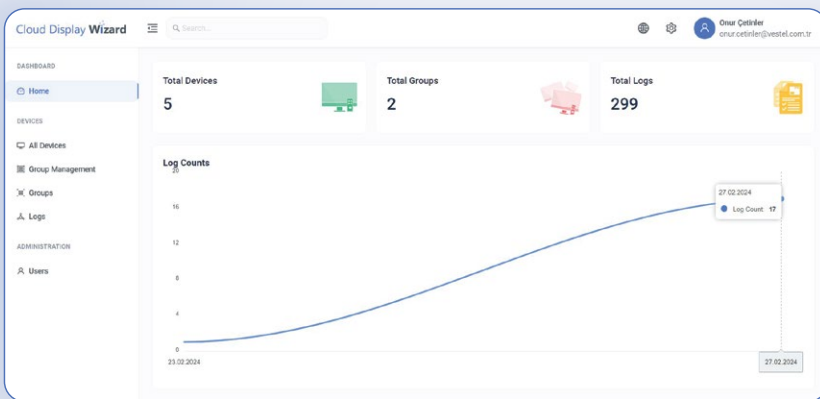

Display Overview

Gain valuable insights into each display's ID, Name, RAM, Storage, Firmware version, MAC, and Status etc. This wealth of data enables efficient maintenance and service, ensuring prompt and precise attention to the unique needs of every display. Stay ahead in upkeep and troubleshooting, thanks to the power of detailed information available at your fingertips.