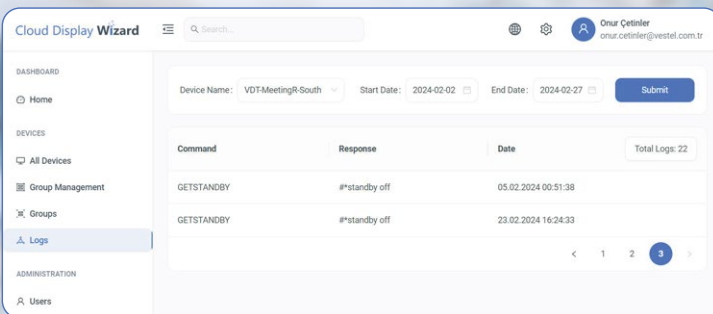

Secured Display Claiming

Wizard client app generates one-time unique code. The unique code serves as the link between the app and the signage. It's utilized to integrate a display onto the Cloud wizard interface and authorize the application. Certificates are employed in the process, ensuring that once a device is claimed, it remains exclusive to that specific account without the possibility of being claimed by any other.

Display Overview

Gain valuable insights into each display's ID, Name, RAM, Storage, Firmware version, MAC, and Status etc. This wealth of data enables efficient maintenance and service, ensuring prompt and precise attention to the unique needs of every display. Stay ahead in upkeep and troubleshooting, thanks to the power of detailed information available at your fingertips.

Monitor

On the dashboard, you have access to the total count of displays, groups, and logs. Each display's status, whether active or inactive, and its connection status, online or offline, can be tracked through the device menu.

Additionally, you can monitor the display screen by capturing a screenshot. Utilizing the 'Live Stream' feature, you can view sequential screenshots taken at 10-second intervals.

The log records maintain a history detailing interactions between the system and devices, allowing you to monitor executed commands and responses of displays over a specified timeframe.