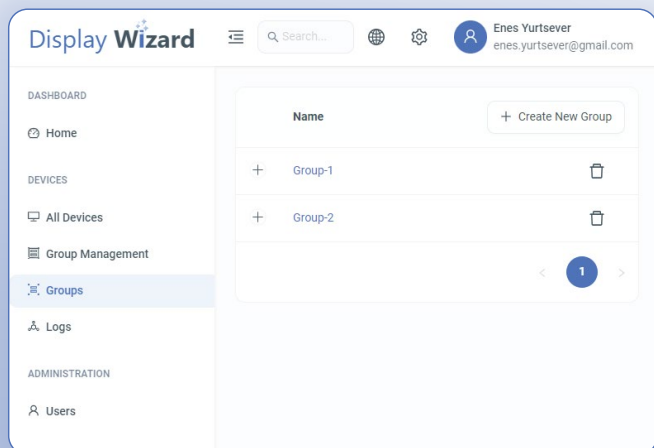

Group Management

Each display can be distinguished by its unique name and sorted into groups tailored to specific needs or preferences. This allows for streamlined control of fundamental actions and settings in groups, offering enhanced efficiency in overseeing multiple displays simultaneously.