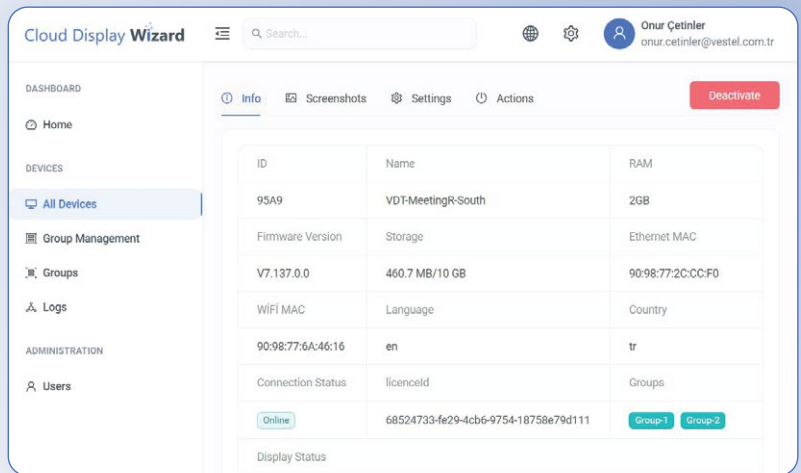

Display Overview

Gain valuable insights into each display's ID, Name, RAM, Storage, Firmware version, MAC, and Status etc. This wealth of data enables efficient maintenance and service, ensuring prompt and precise attention to the unique needs of every display. Stay ahead in upkeep and troubleshooting, thanks to the power of detailed information available at your fingertips.