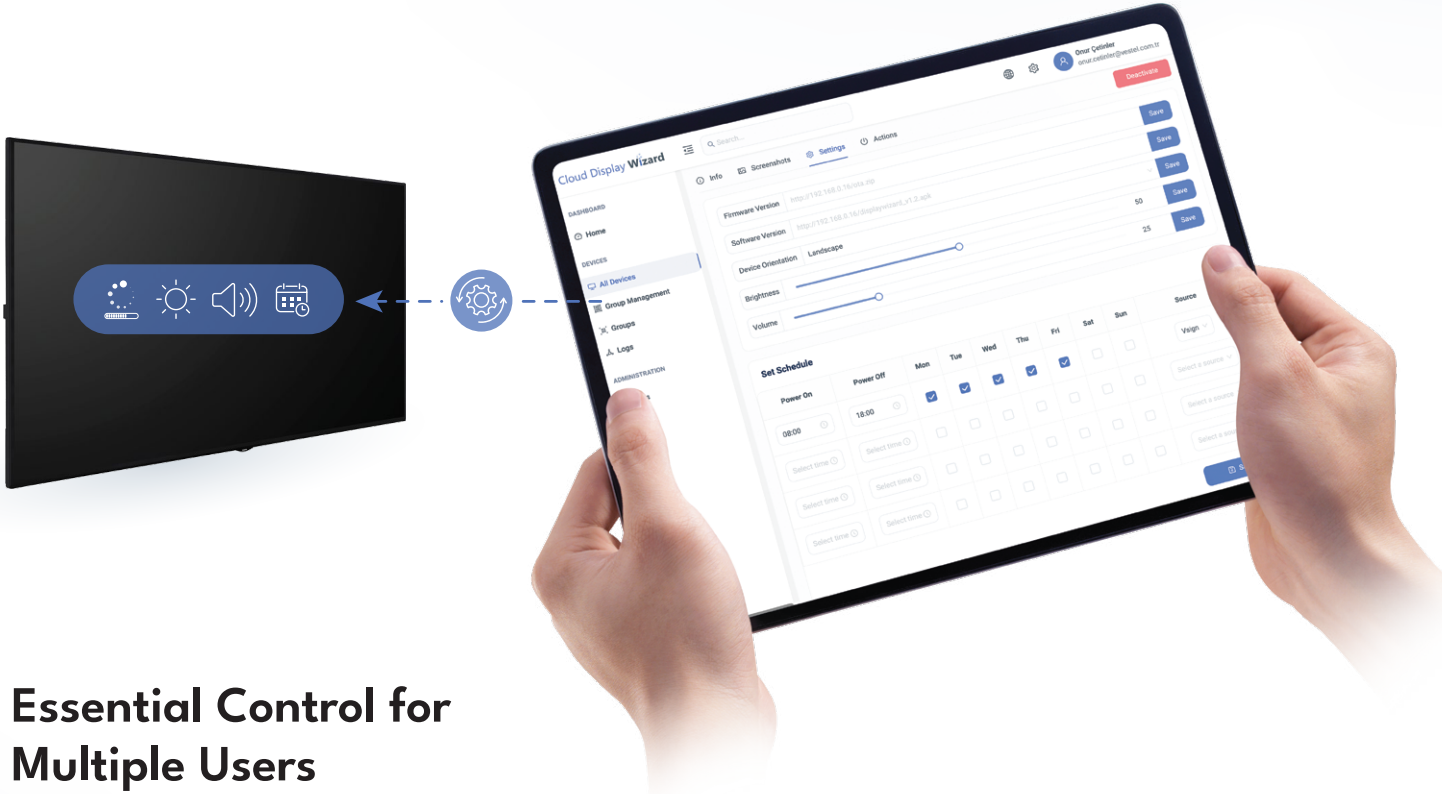

Secured Display Claiming

Wizard client app generates one-time unique code. The unique code serves as the link between the app and the signage. It's utilized to integrate a display onto the Cloud wizard interface and authorize the application. Certificates are employed in the process, ensuring that once a device is claimed, it remains exclusive to that specific account without the possibility of being claimed by any other.

Additionally, you can monitor the display screen by capturing a screenshot. Utilizing the 'Live Stream' feature, you can view sequential screenshots taken at 10-second intervals.

The log records maintain a history detailing interactions between the system and devices, allowing you to monitor executed commands and responses of displays over a specified timeframe.

Remote firmware update support allows for seamless enhancements, ensuring devices are equipped with the latest features and improvements without requiring hands-on interaction.

Essential Control for Multiple Users

Cloud Display Wizard enables effortless device control within an internet-connected environment, from a distance, eliminating the need for traveling on-site.

This cost-effective and time-saving advantage can be optimized, especially for managing by collaboration of multiple users added into platform across expansive geographical areas.