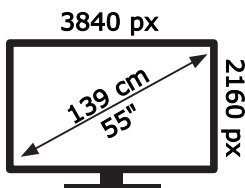

ENERG

VESTEL

PR55D-4H

138 kWh/1000h

ABCDEF **G**

138 kWh/1000h

50650883

2019/2013