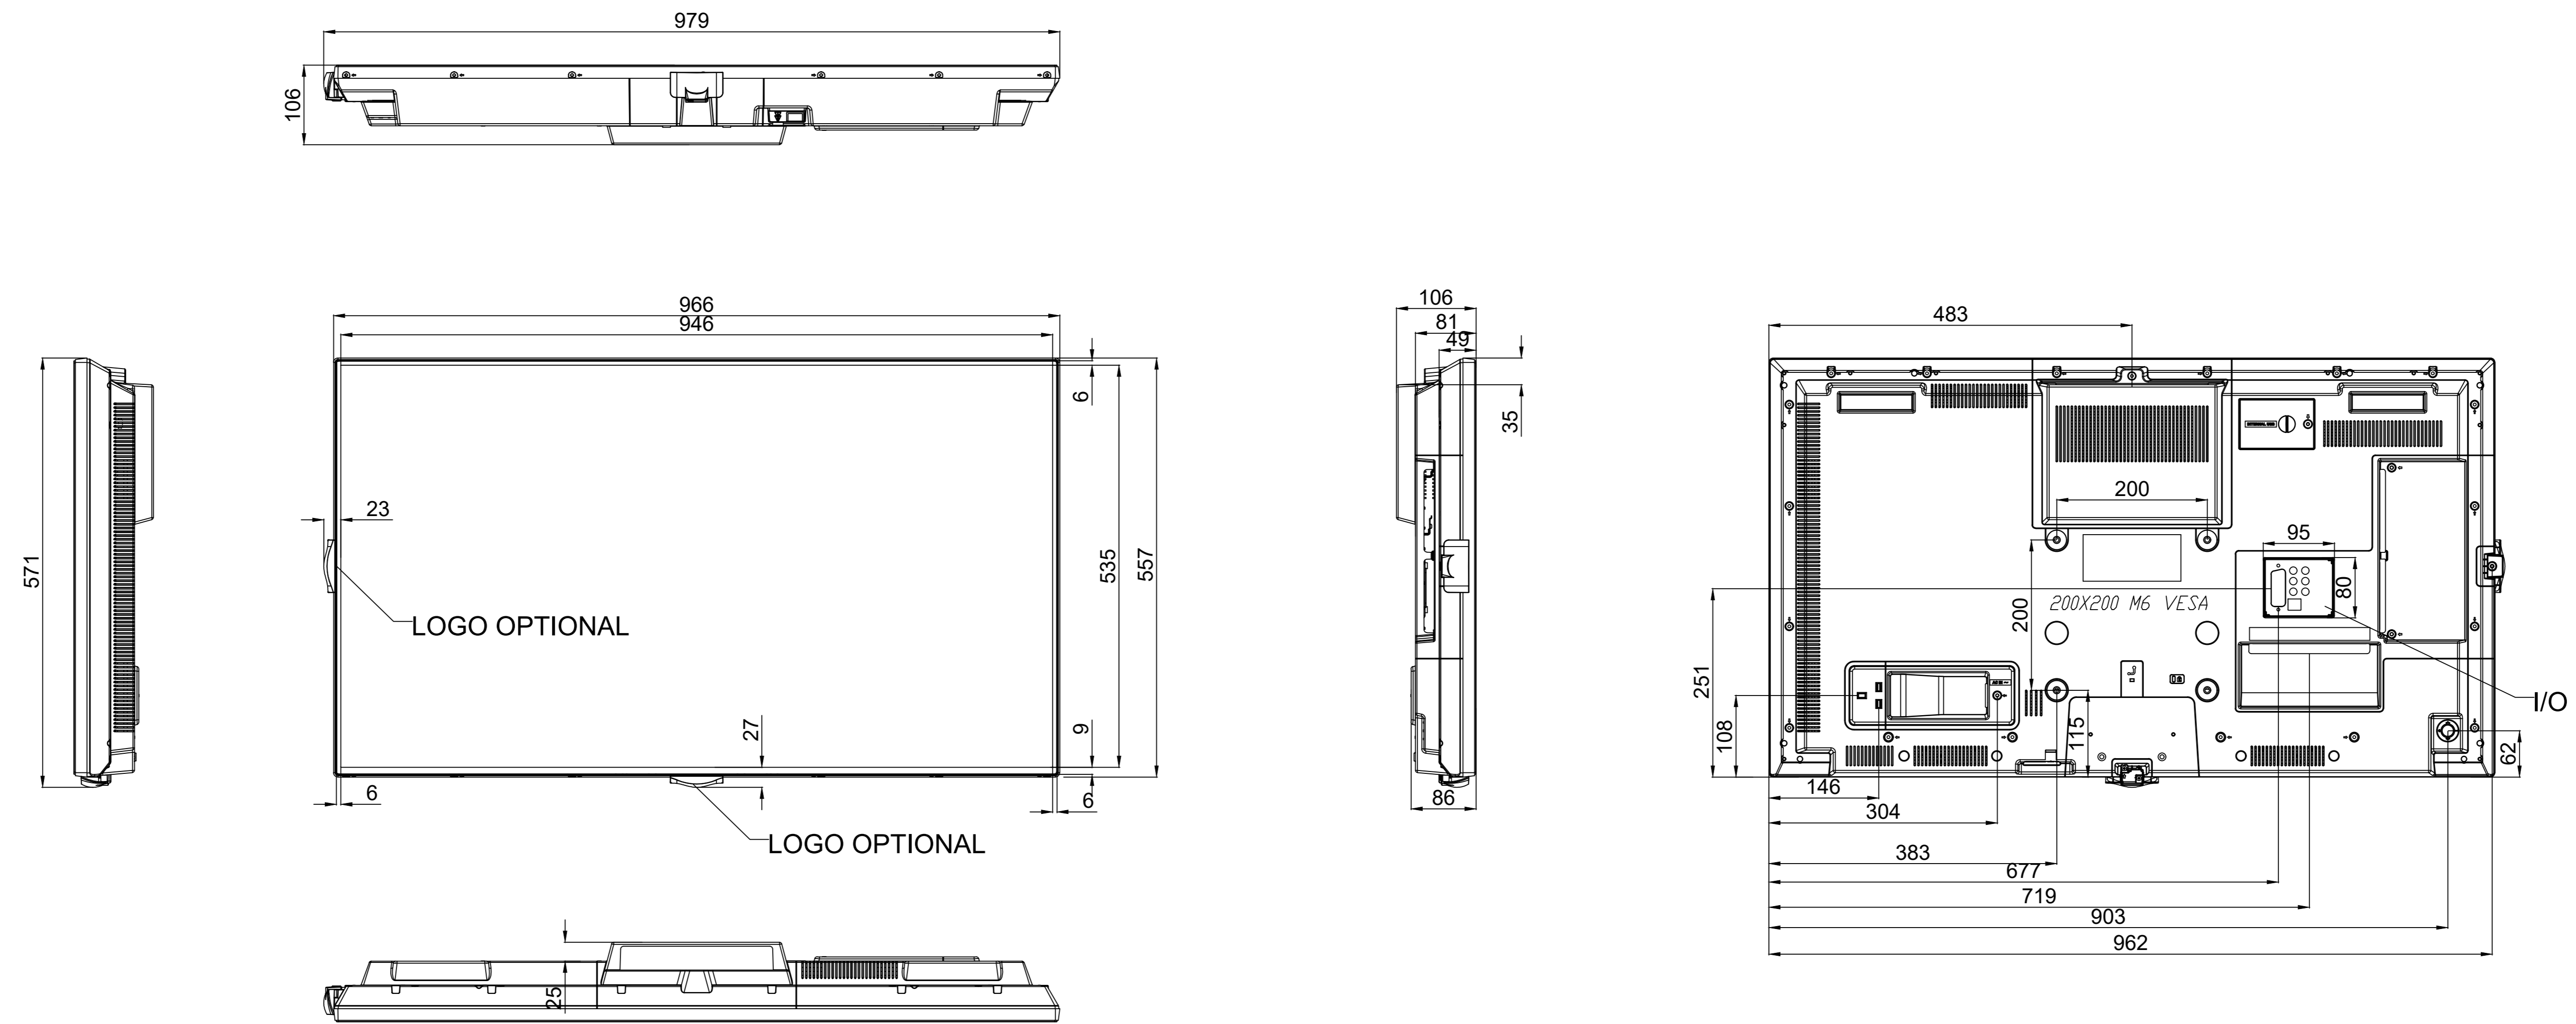

REV.NO	DATE/TARİH	NOTES/AÇIKLAMALAR
1	04.10.2018	FORMAT DOZENLENDİ
2	20.12.2019	VESA GÜÇLÜLERİ EKLENDİ.
3	23.01.2020	BANT GÜÇLÜLERİ DOZENLENDİ.

MODEL	DIMENSIONS (mm)		
	WIDTH mm	DEPTH mm	HEIGHT mm
43495 DS	966	106	557
PRODUCT	1050	178	718
PACKAGING			

TOLERANCES	K	NAME:	REV:
0.00/50.00	±0.10	43495 DS	R03
50.01/100.00	±0.30	CREATED : HÜSEYİN ÇİFTÇİ	DATE: 23.01.2020
100.01/250.00	±0.50	LAST REV. : CAN SAHİN	SHEET: 1 / 1
250.01/500.00	±0.75	CHECK : Hakan KÖYUNCUOĞLU	SCALE : 1
500.01/1000.00	±1.00	APPRV. : Deniz ÇETİNYÜREK	 UNIT mm
1000.01/2500.00	±1.50		
ANGLES	±0.5°	 VESTEL ELECTRONICS / DİJİTAL PRODUCTS OPERATIONS MANİSA/TURKIYE TEL:+90.236.2130660 FAX:+90.236.2130512	