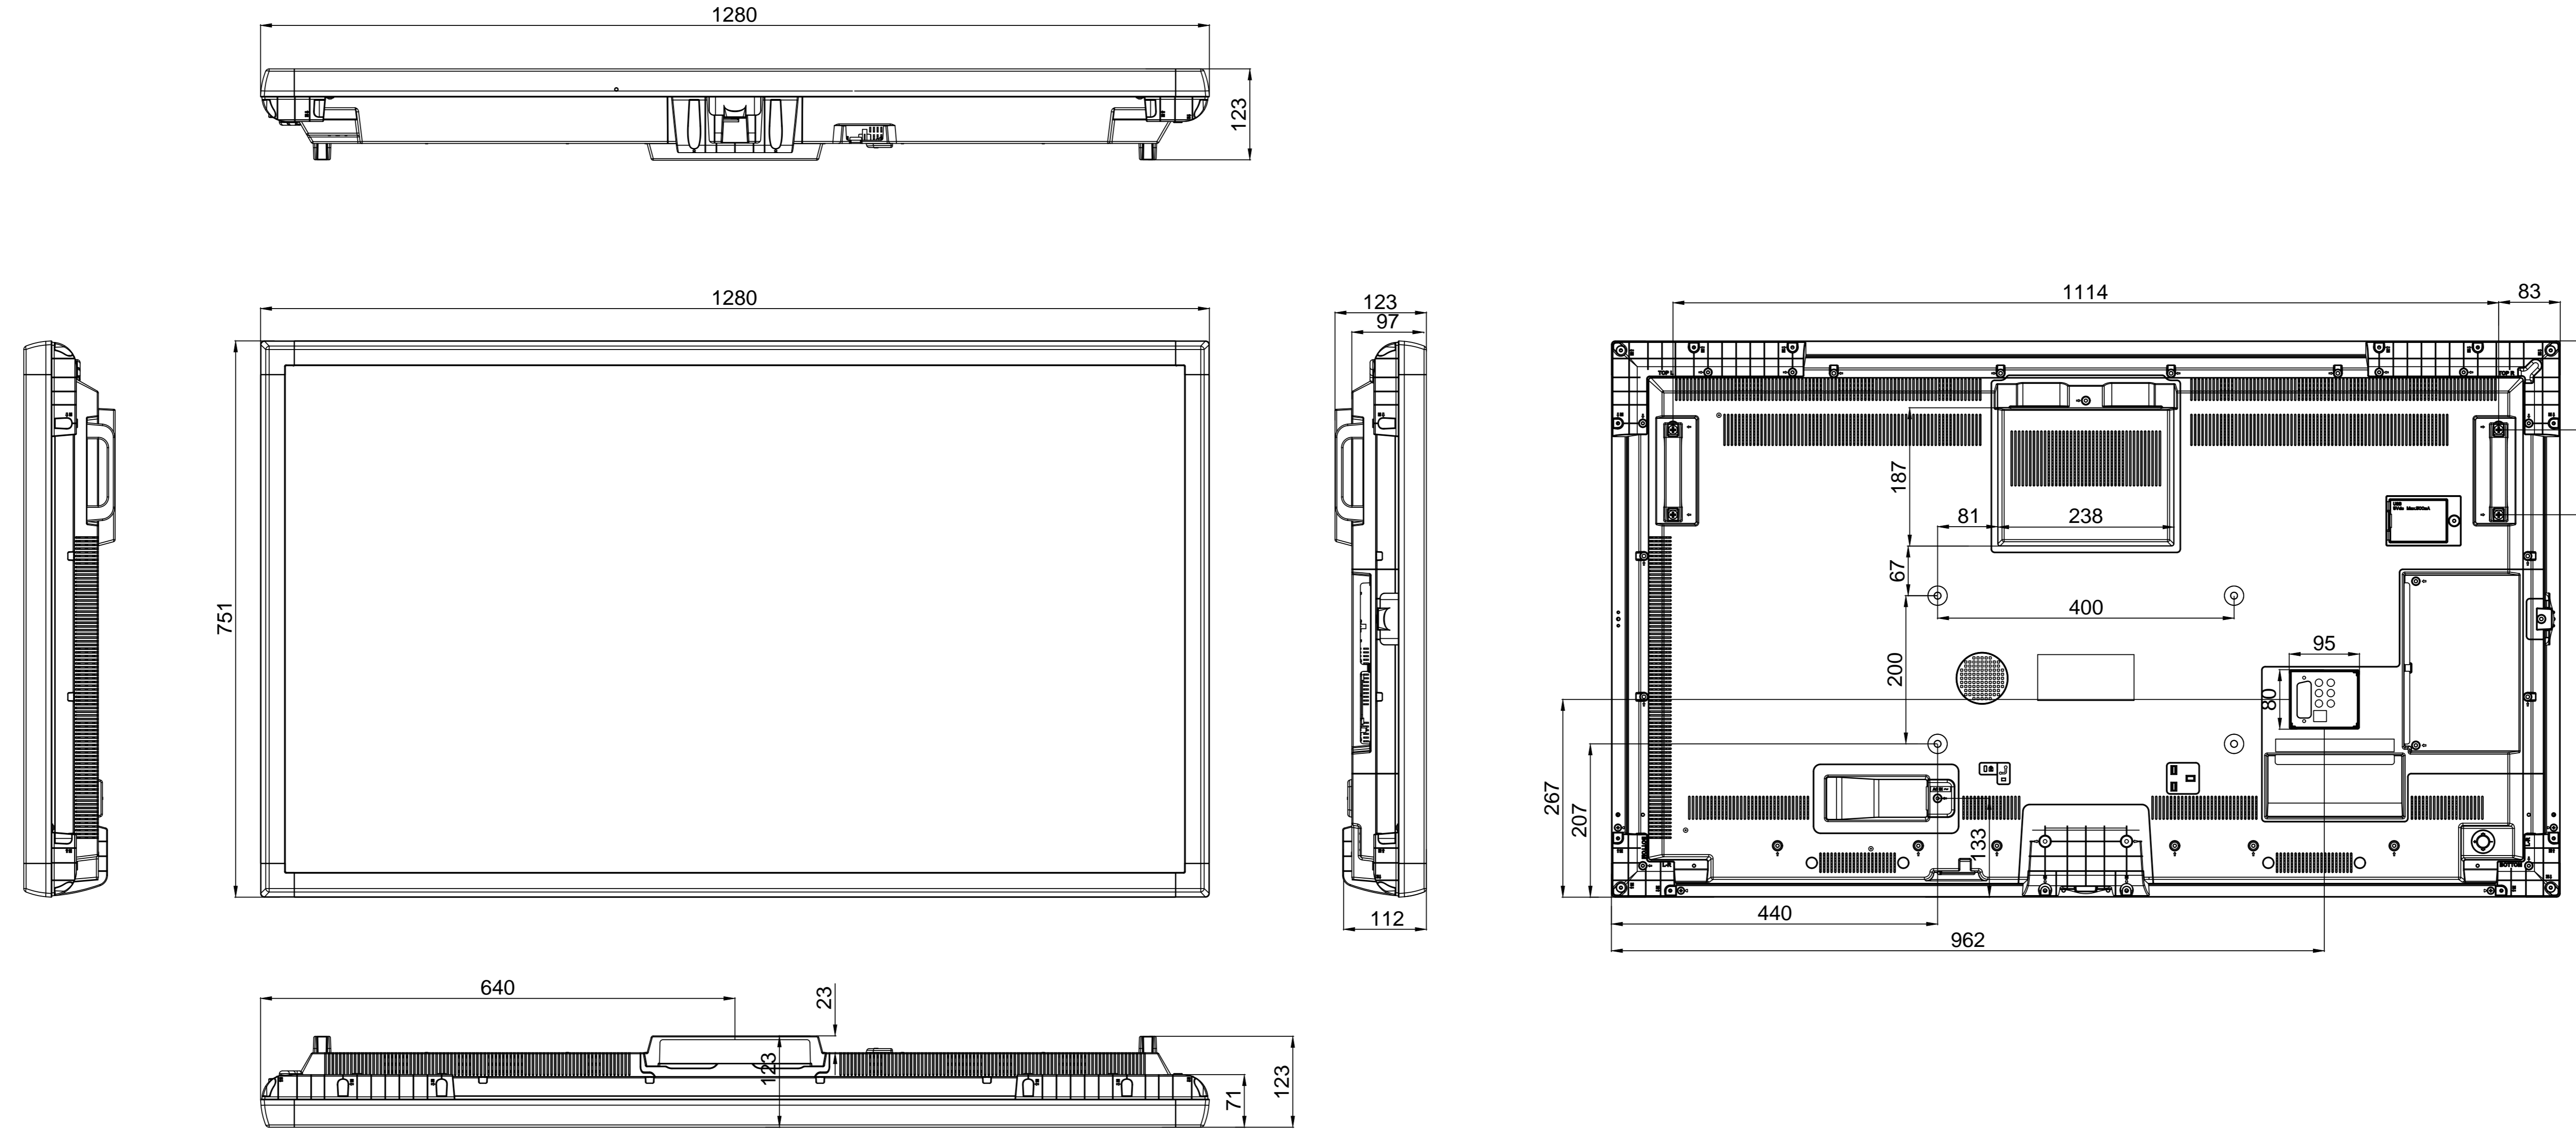

REV.NO	DATE/TARİH	NOTES/AÇIKLAMALAR
1	04.10.2018	FORMAT DÜZENLENDİ
2	15.10.2018	PAKETLEME BİLGİLERİ EKLENDİ
3		

MODEL	DIMENSIONS (mm)		
	WIDTH mm	DEPTH mm	HEIGHT mm
55495 IFPD	1280	123	751
PRODUCT	1280	123	751
PACKAGING	1480	265	930

TOLERANCES	K	NAME:	REV:
0.00/50.00	±0.10	55495 IFPD	R02
50.01/100.00	±0.30	CREATED : HÜSEYİN ÇİFTÇİ	DATE: 15.10.2018
100.01/250.00	±0.50	LAST REV. : NİHAH ÖZTEN	SHEET: 1 / 1
250.01/500.00	±0.75	CHECK : Hakan KÖYUNCUOĞLU	SCALE : 1
500.01/1000.00	±1.00	APPRV. : Deniz ÇETİNYÜREK	 UNIT mm
1000.01/2500.00	±1.50		
ANGLES	±0.5°	VESTEL VESTEL ELECTRONICS / DIGITAL PRODUCTS OPERATIONS MANİSA/TURKIYE TEL:+90.236.2130660 FAX:+90.236.2130512	