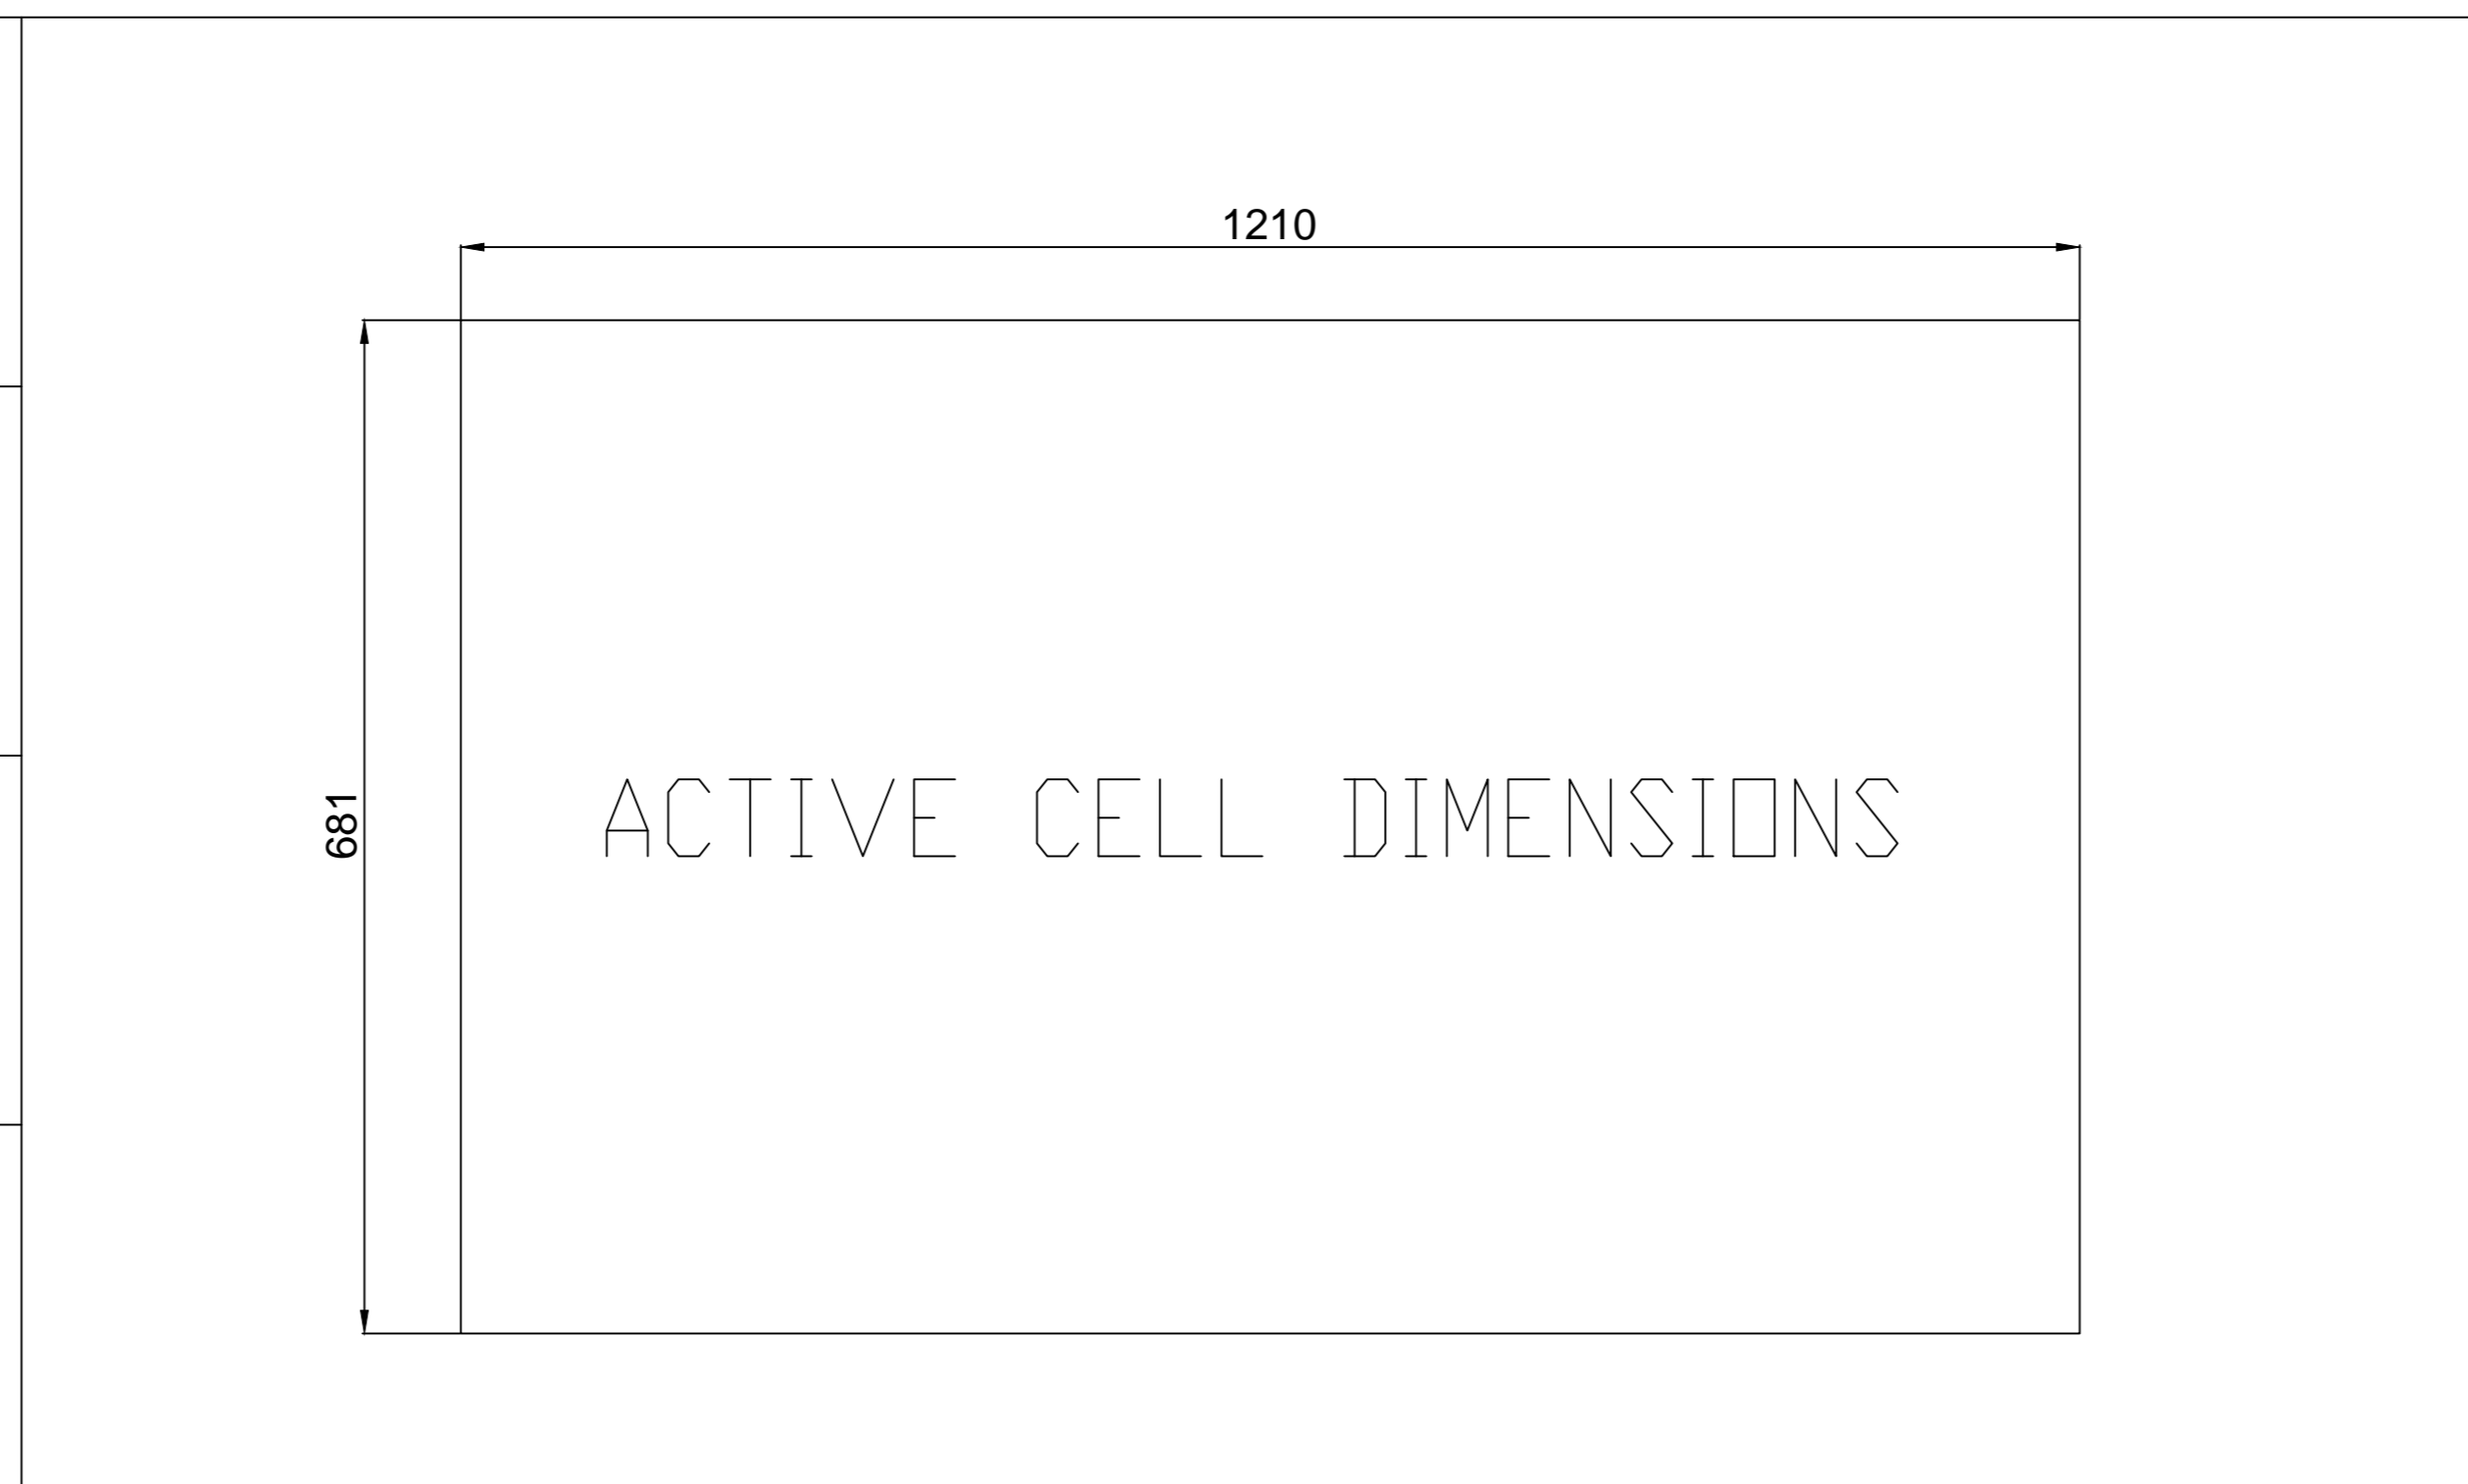

REV.NO	DATE/TARİH	NOTES/AÇIKLAMALAR
1	04.10.2018	FORMAT DÜZENLENDİ
2	15.10.2018	PAKETLEME BİLGİLERİ EKLENDİ
3		

MODEL	DIMENSIONS (mm)		
	WIDTH mm	DEPTH mm	HEIGHT mm
55495 IFPD	1280	123	751
PRODUCT	1280	123	751
PACKAGING	1480	265	930

TOLERANCES	K	NAME:	REV:
0.00/50.00	±0.10	55495 IFPD	R02
50.01/100.00	±0.30	CREATED : HÜSEYİN ÇİFTÇİ	DATE: 15.10.2018
100.01/250.00	±0.50	LAST REV. : NİHAH ÖZTEN	SHEET: 1 / 1
250.01/500.00	±0.75	CHECK : Hakan KÖYUNCUOĞLU	SCALE : 1
500.01/1000.00	±1.00	APPRV. : Deniz ÇETİNYÜREK	 UNIT mm
1000.01/2500.00	±1.50		
ANGLES	±0.5°	VESTEL VESTEL ELECTRONICS / DIGITAL PRODUCTS OPERATIONS MANİSA/TURKIYE TEL:+90.236.2130660 FAX:+90.236.2130512	