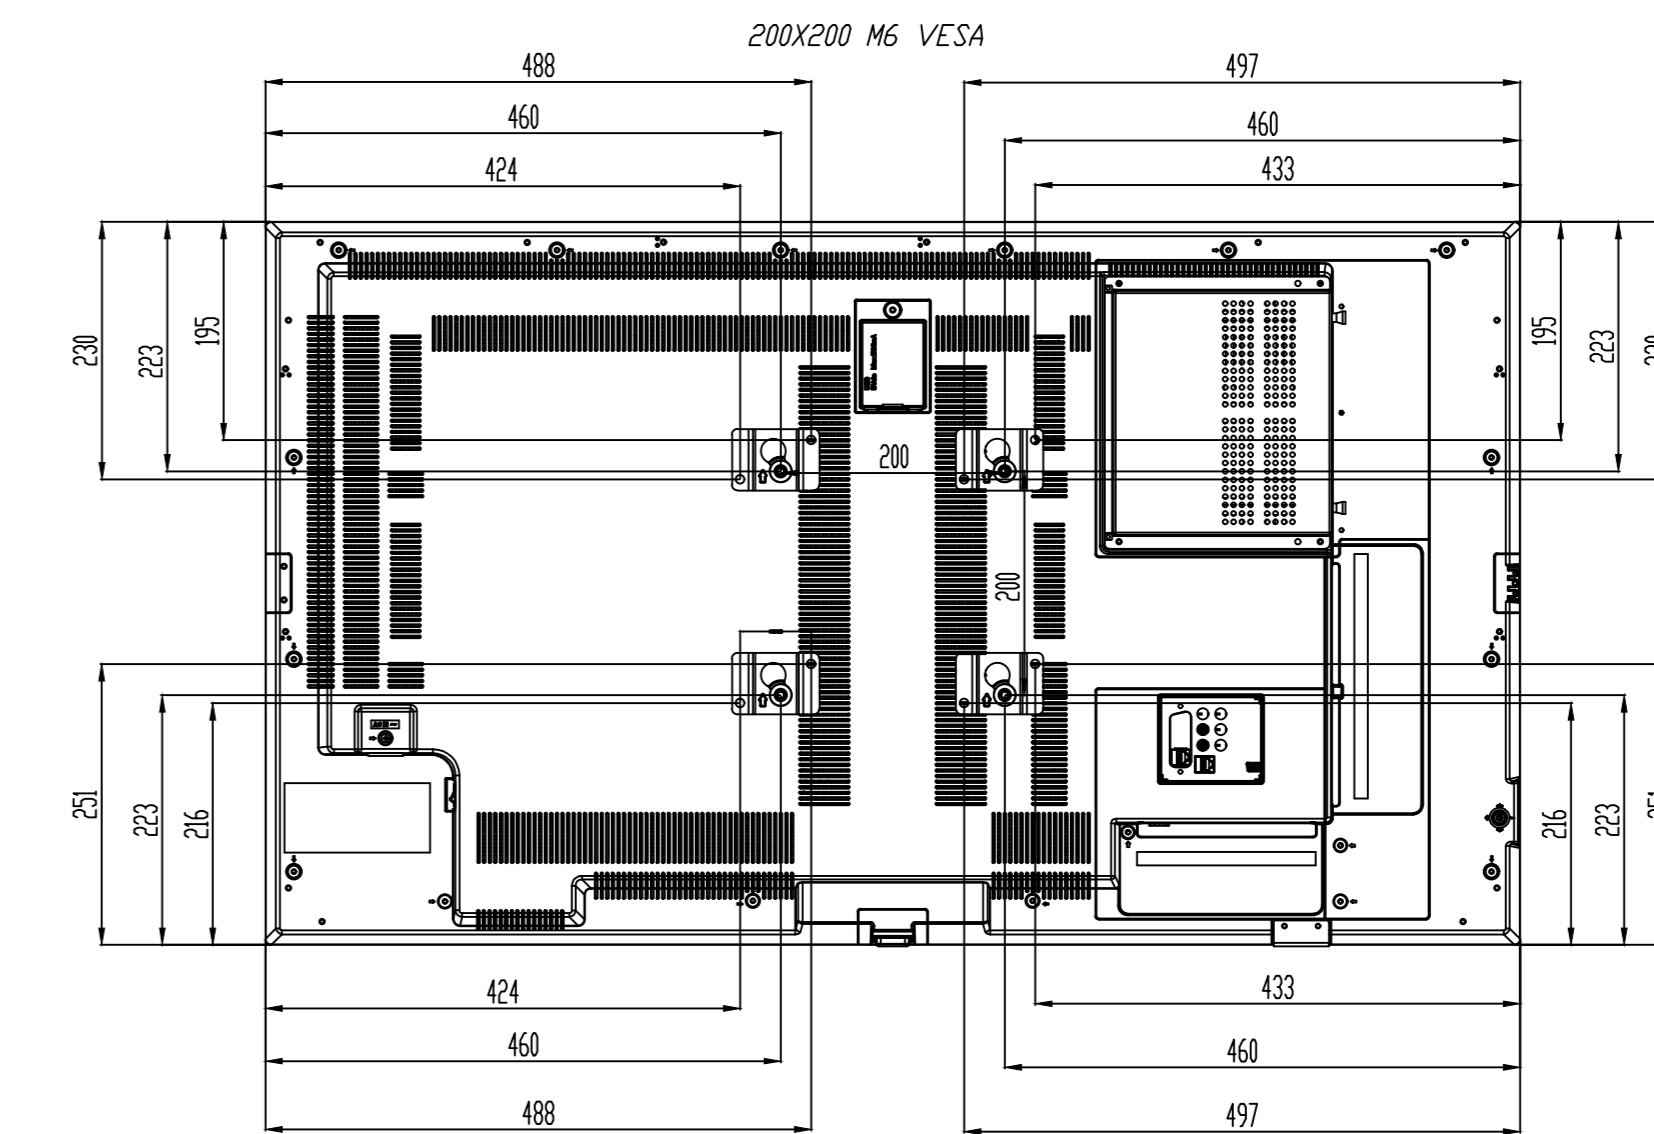

REV.NO.	DATE/TARİH	NOTES/AÇIKLAMALAR
1	05.05.2022	ÇİZİM EKLENDİ
2		
3		
4		
5		

WITHOUT OPS / SDM

WITHOUT OPS / SDM (OPS / SDM READY)

WITH OPS / SDM

MODEL	DIMENSIONS (mm)		
	WIDTH mm	DEPTH mm	HEIGHT mm
50695 VS			
PRODUCT	1121	83	646
PACKAGING	1215	165	775

ACTIVE CELL DIMENSIONS

TOLERANCES	K	NAME:	REV:
0.00/50.00	±0.10	50695 DS WALL HANGER	R01
50.01/100.00	±0.30	CREATED : ISIK ELCIN ONGUN	DATE: 05.05.2022
100.01/250.00	±0.50	LAST REV. : ISIK ELCIN ONGUN	SHEET: 1 / 1
250.01/500.00	±0.75	CHECK : HAKAN KOYUNCUOGLU	SCALE : 1
500.01/1000.00	±1.00	APPRV. : DENİZ ÇETİNYÜREK	
1000.01/2500.00	±1.50		
ANGLES	±0.5°	VESTEL VESTEL ELECTRONICS / DIGITAL PRODUCTS OPERATIONS MANISA/TURKIYE TEL:+90.236.2130660 FAX:+90.236.2130512	