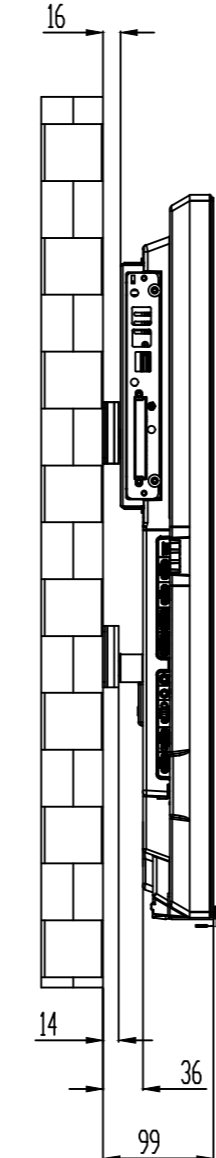

REV.NO.	DATE/TARİH	NOTES/AÇIKLAMALAR
1	05.05.2022	ÇİZİM EKLENDİ
2		
3		
4		
5		

WITHOUT OPS / SDM

WITHOUT OPS / SDM (OPS / SDM READY)

WITH OPS / SDM

MODEL	DIMENSIONS (mm)		
	WIDTH mm	DEPTH mm	HEIGHT mm
50695 VS			
PRODUCT	1121	83	646
PACKAGING	1215	165	775

ACTIVE CELL DIMENSIONS

TOLERANCES	K	NAME:	REV:
0.00/50.00	±0.10	50695 DS WALL HANGER	R01
50.01/100.00	±0.30	CREATED : ISIK ELCIN ONGUN	DATE: 05.05.2022
100.01/250.00	±0.50	LAST REV. : ISIK ELCIN ONGUN	SHEET: 1 / 1
250.01/500.00	±0.75	CHECK : HAKAN KOYUNCUOGLU	SCALE : 1
500.01/1000.00	±1.00	APPRV. : DENİZ ÇETİNYÜREK	
1000.01/2500.00	±1.50		
ANGLES	±0.5°	VESTEL VESTEL ELECTRONICS / DIGITAL PRODUCTS OPERATIONS MANISA/TURKIYE TEL:+90.236.2130660 FAX:+90.236.2130512	