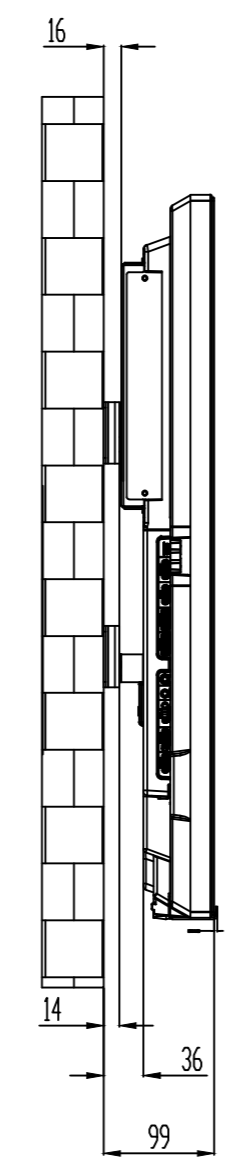

REV.NO.	DATE/TARİH	NOTES/AÇIKLAMALAR
1	05.05.2022	ÇİZİM EKLENDİ
2		
3		
4		
5		

WITHOUT OPS / SDM

WITHOUT OPS / SDM (OPS / SDM READY)

WITH OPS / SDM

MODEL	DIMENSIONS (mm)		
	WIDTH mm	DEPTH mm	HEIGHT mm
50695 VS			
PRODUCT	1121	83	646
PACKAGING	1215	165	775

ACTIVE CELL DIMENSIONS

TOLERANCES	K	NAME:	REV:
0.00/50.00	±0.10	50695 DS WALL HANGER	R01
50.01/100.00	±0.30	CREATED : ISIK ELCIN ONGUN	DATE: 05.05.2022
100.01/250.00	±0.50	LAST REV. : ISIK ELCIN ONGUN	SHEET: 1 / 1
250.01/500.00	±0.75	CHECK : HAKAN KOYUNCUOGLU	SCALE : 1
500.01/1000.00	±1.00	APPRV. : DENİZ ÇETİNYÜREK	
1000.01/2500.00	±1.50		
ANGLES	±0.5°	VESTEL VESTEL ELECTRONICS / DIGITAL PRODUCTS OPERATIONS MANISA/TURKIYE TEL:+90.236.2130660 FAX:+90.236.2130512	